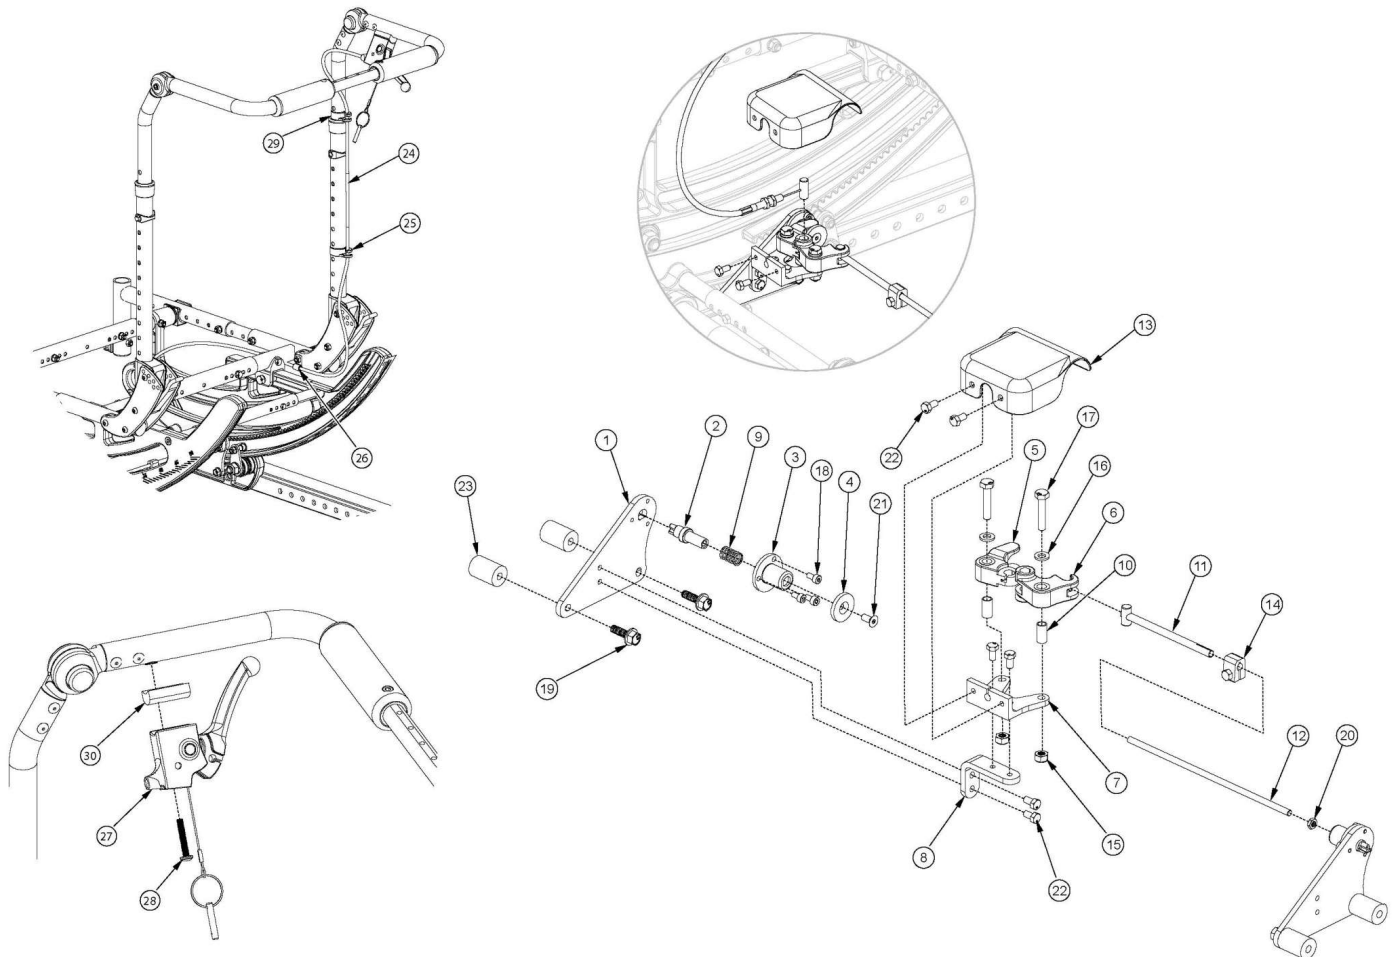

(Discontinued 4) Focus CR Hand Tilt Mechanism Adjustable Height with Adjustable Handle Back

This Focus CR Hand Tilt is discontinued and was used on chairs starting with a March 5th, 2018 invoice date with serial numbers prior to FCR0026599 and FCHD002333.

Item Number	Part Number	Description	Quantity	Retail
1-11, 12a, 13-18, 19a, 20-22	506246	Single Tilt Hand/Foot Kit, Right, Small Width Range, Focus <i>For complete tilt mechanism, select appropriate Hand Tilt Cable / Trigger Kit in addition to this kit</i>	1	\$204.53
1-11, 12b, 13-18, 19a, 20-22	506247	Single Tilt Hand/Foot Kit, Right, Medium Width Range, Focus <i>For complete tilt mechanism, select appropriate Hand Tilt Cable / Trigger Kit in addition to this kit</i>	1	\$226.25
1-11, 12c, 13-18, 19a, 20-22	506248	Single Tilt Hand/Foot Kit, Right, Large Width Range, Focus <i>For complete tilt mechanism, select appropriate Hand Tilt Cable / Trigger Kit in addition to this kit</i>	1	\$209.07
1-11, 12a, 13-18, 19a, 20-22	506266	Single Tilt Hand/Foot Kit, Left, Small Width Range, Focus	1	\$204.53