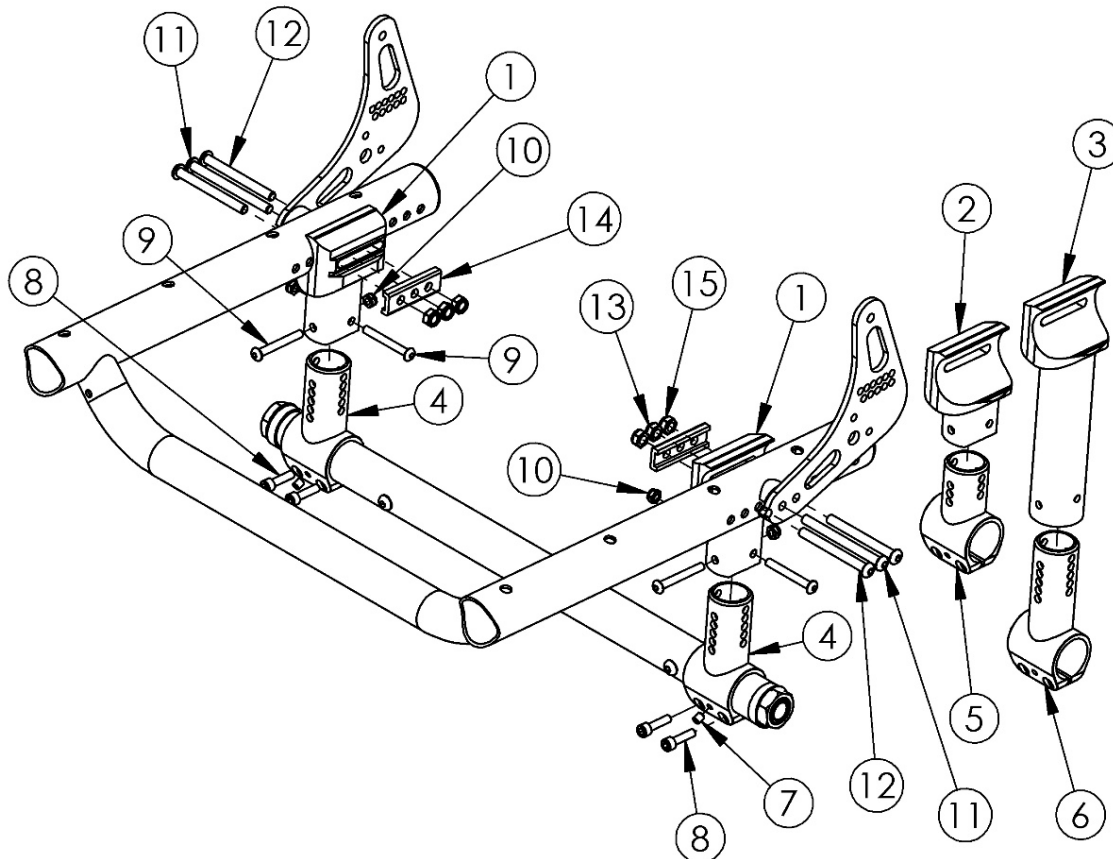

Discontinued Tsunami Standard Tower Sliding Mount

This Tsunami Standard Tower Sliding Mount is discontinued. Please contact Customer Service for more information.

Item Number	Part Number	Description	Quantity	Retail
1	000406	Camber Mount Tower Medium AL TSU	1	\$106.57
2	000405	Camber Mount Tower Short AL TSU	1	\$106.57
3	000407	Camber Mount Tower Tall AL TSU	1	\$109.36
4	000412	Camber Mount Tower Clamp Medium AL TSU	1	\$89.66
5	000411	Camber Mount Tower Clamp Short AL TSU	1	\$88.81
6	000413	Camber Mount Tower Clamp Tall AL TSU	1	\$92.83
7	105015	M5 X 6 DIN914 SSS CONE PT PLN	1	\$2.63
8	101120	M5 x 16 SHCS BLZ	2	\$1.58

Item Number	Part Number	Description	Quantity	Retail
9	101563	M5 x 42 Low SHCS PT BLKZC	2	\$1.58
10	100657	M5 Nylock Nut Blk Zn	2	\$0.53
11	107139	M6 x 70, BHCS, P/THD BLZ	1	\$2.04
12	003241	M6 x 60 BHCS P/THD Custom Blk Zc	2	\$11.56
13	101456	M6 Ovl Top L/N ZC	1	\$1.58
15	100658	M6 Nylock Nut Blk Zn	2	\$1.05