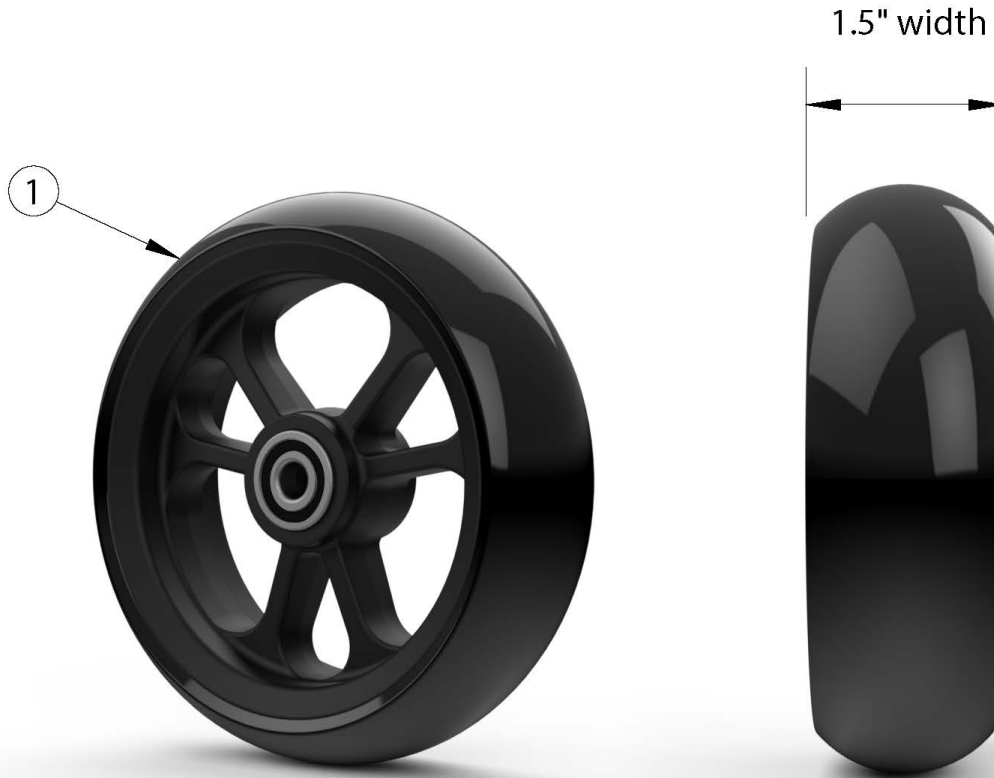

Spark Casters - 1.5" Poly

If changing size of casters, new forks may be needed.

Item Number	Part Number	Description	Quantity
1a	111842	Caster 4 x 1.5" Poly	1
1b	111843	Caster 5 x 1.5" Poly	1
1c	111844	Caster 6 x 1.5" Poly	1