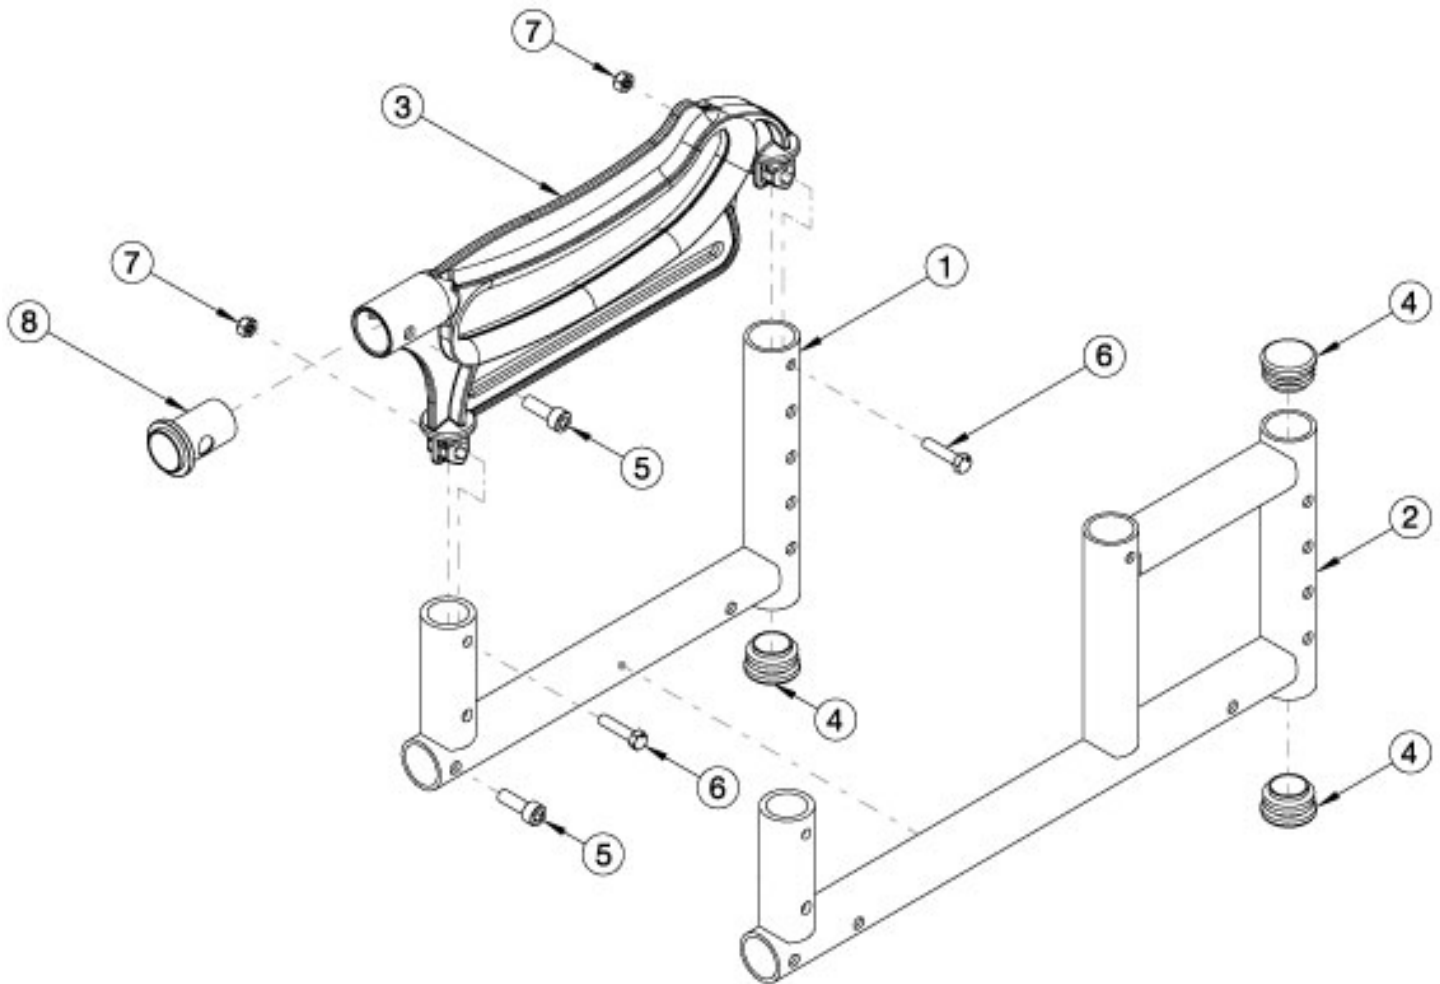

Arc Rear Side Frame

When switching to extended frames/width new tilt cables may be needed.

Item Number	Part Number	Description	Quantity
1a, 3-8	122830_ _ _	Rear Side Frame Right With Roller Guide	1
1b, 3-8	122831_ _ _	Rear Side Frame Left With Roller Guide	1
2a, 3-8	122832_ _ _	Rear Side Frame Right Extended With Roller Guide <i>Used when the Reclining Backrest or Vent/Battery Tray is present.</i>	1
2b, 3-8	122833_ _ _	Rear Side Frame Left Extended With Roller Guide <i>Used when the Reclining Backrest or Vent/Battery Tray is present.</i>	1
1a, 4	113117_ _ _	Rear Side Frame, Right, Arc	1
1b, 4	113118_ _ _	Rear Side Frame, Left, Arc	1
2a, 4	113119_ _ _	Rear Side Frame, Extended, Right, Arc	1

Item Number	Part Number	Description	Quantity
		<i>Used when the Reclining Backrest or Vent/Battery Tray is present.</i>	
2b, 4	113120_ _ _	Rear Side Frame, Extended, Left, Arc <i>Used when the Reclining Backrest or Vent/Battery Tray is present.</i>	1
4	100804	Tube End Plug 1"	1
5	101179	M6 X 10 Shcs Blk Zc W/Patch	2
6	101820	M5 x 22 HHCS Blk Zn	2
7	100657	M5 Nylock Nut Blk Zn	2
8	110149	Bushing, Pivot, X-Hinge	1