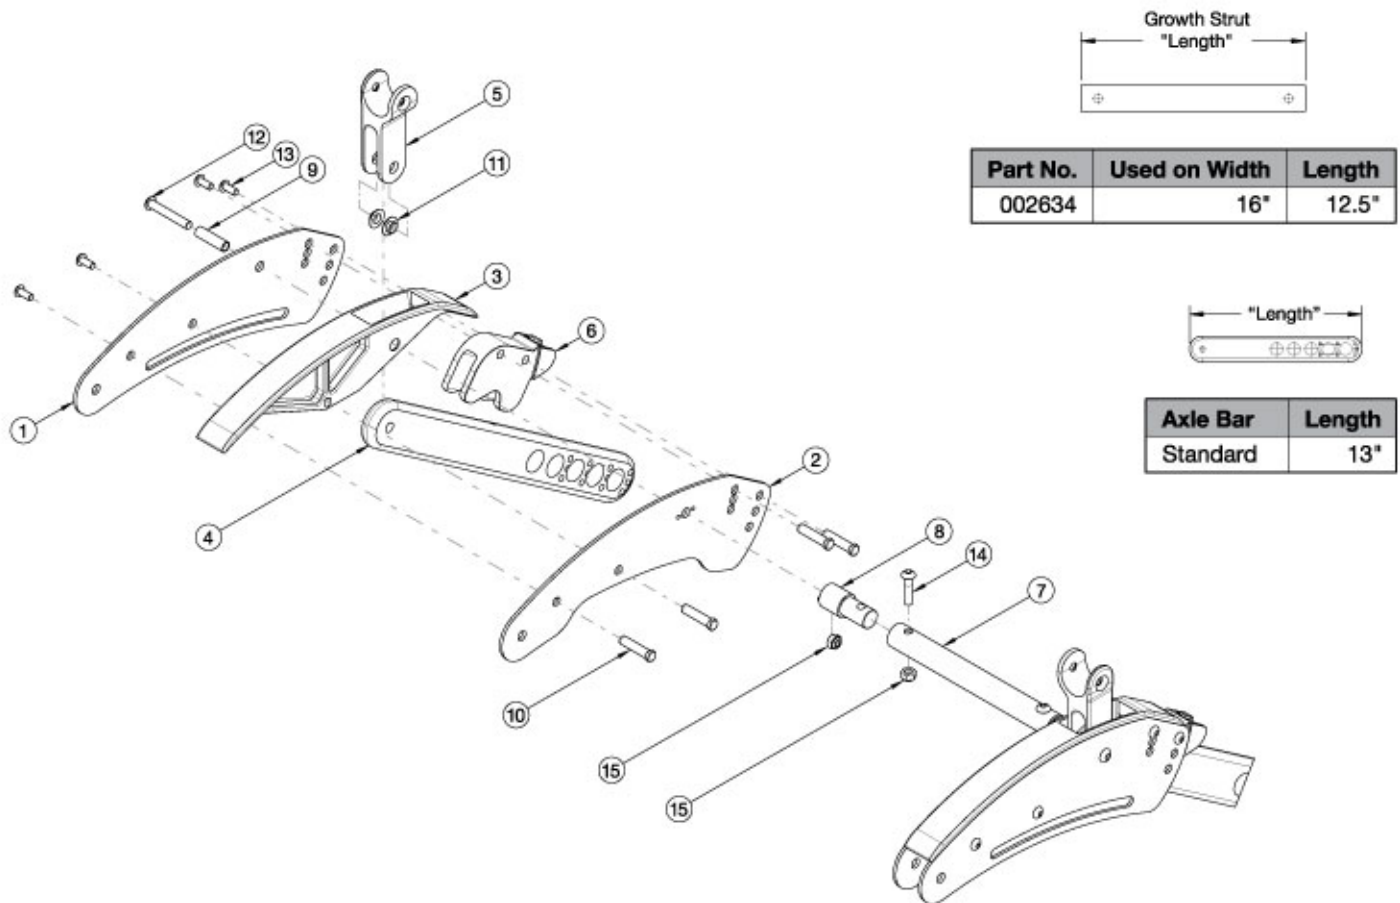

Flip for x:panda Base Frame

Please Note: The color for the Base Frame Assemblies and Frame Plates is the "Accent Color" for the Flip.

Item Number	Part Number	Description	Quantity
1, 2a, 3, 4, 5, 6, 8-15	502791_ _ _	Base Frame Assembly Std, Right	1
1, 2b, 3, 4, 5, 6, 8-15	502792_ _ _	Base Frame Assembly Std, Left	1
1	001818_ _ _	Frame Plate, Outer	1
2a	002624_ _ _	Frame Plate, Right Inner, FLIP	1
2b	003240_ _ _	Frame Plate, Left Inner, FLIP	1
3	001819	Cover, Frame Plate	1
4	001838	Axle Bar, Standard	1
5	001878	Tilt Yoke	1
6	001837	Saddle, Axle Bar	1

Item Number	Part Number	Description	Quantity
7	002634	Frame Growth Strut 12.5"	1
8	002626	Strut Mount, Rear	1
9	001820	Spacer, Frame	1
10	000987	Threaded Fastener	4
11	102786	Iglide Flange Bushing	2
12	100670	M6 x 45 BTN SHCS BLK ZC	1
13	100669	M5 x 10 BTN SHCS BLKZC w/Patch	4
14	102792	M6 x 25, HHCS, Blk Zn	1
15	100658	M6 Nylock Nut Blk Zn	2