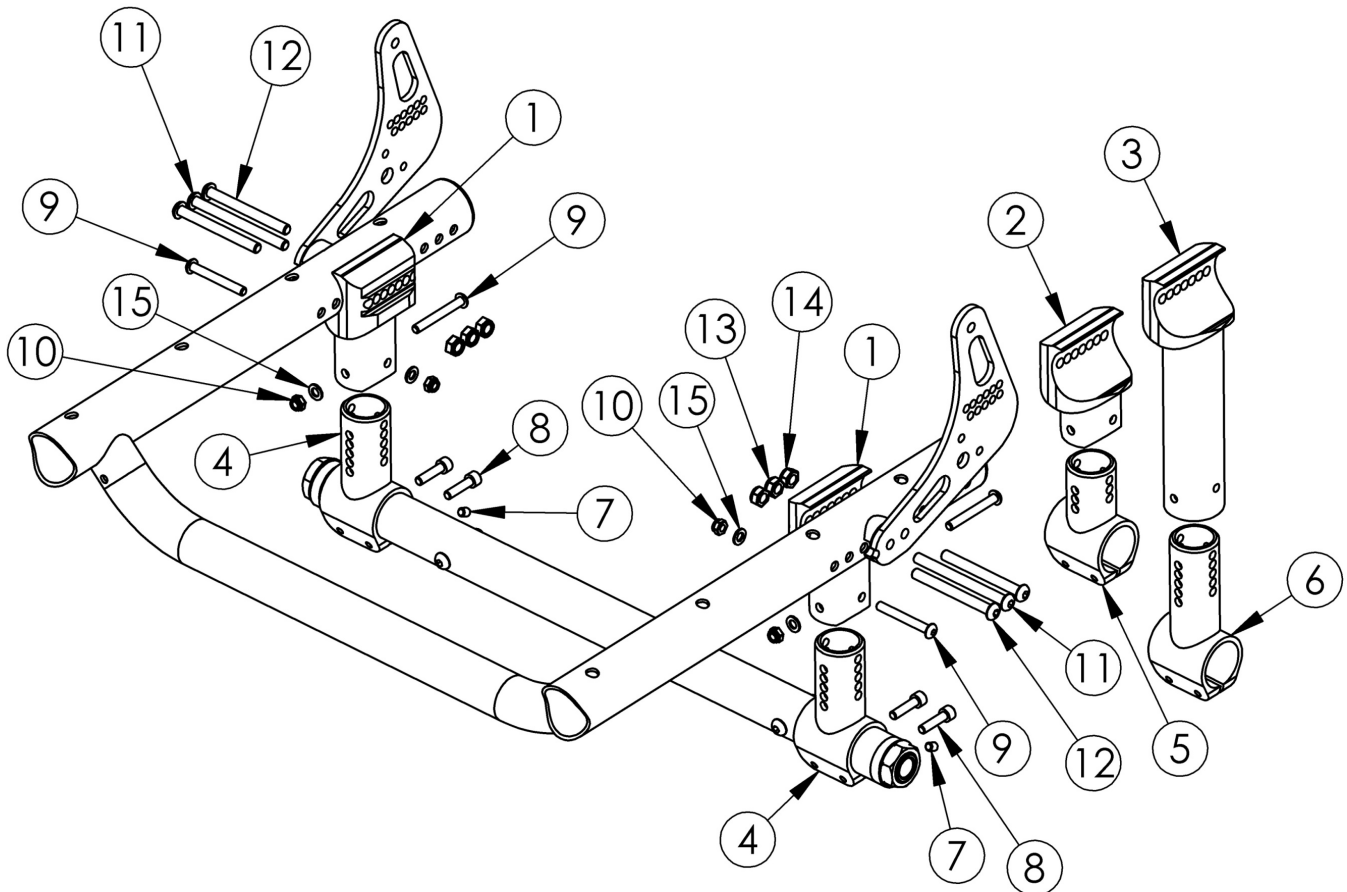

Rogue ALX Standard Tower Index Mount (Formerly Tsunami)

Replacement Camber Mount Towers may be quoted, but must be ordered through Customer Service

Item Number	Part Number	Description	Quantity
1	000406	Camber Mount Tower Medium, RG ALX	1
2	000405	Camber Mount Tower Short, RG ALX	1
3	000407	Camber Mount Tower Tall, RG ALX	1
4	000412	Camber Mount Tower Clamp Medium, RG ALX	1
5	000411	Camber Mount Tower Clamp Short, RG ALX	1
6	000413	Camber Mount Tower Clamp Tall, RG ALX	1
7	105015	M5 X 6 DIN914 SSS CONE PT PLN	1
8	101120	M5 x 16 SHCS BLZ	2
9	101563	M5 x 42 Low SHCS PT BLKZC	2

Item Number	Part Number	Description	Quantity
10	100657	M5 Nylock Nut Blk Zn	2
11	107138	M6 x 65, BHCS, P/THD BLZ	1
12	003232	M6 x 55 BHCS Blk Zc	2
13	101456	M6 Ovl Top L/N ZC	1
14	100658	M6 Nylock Nut Blk Zn	2
15	101856	Flat Washer, M5, Blk Zn	4