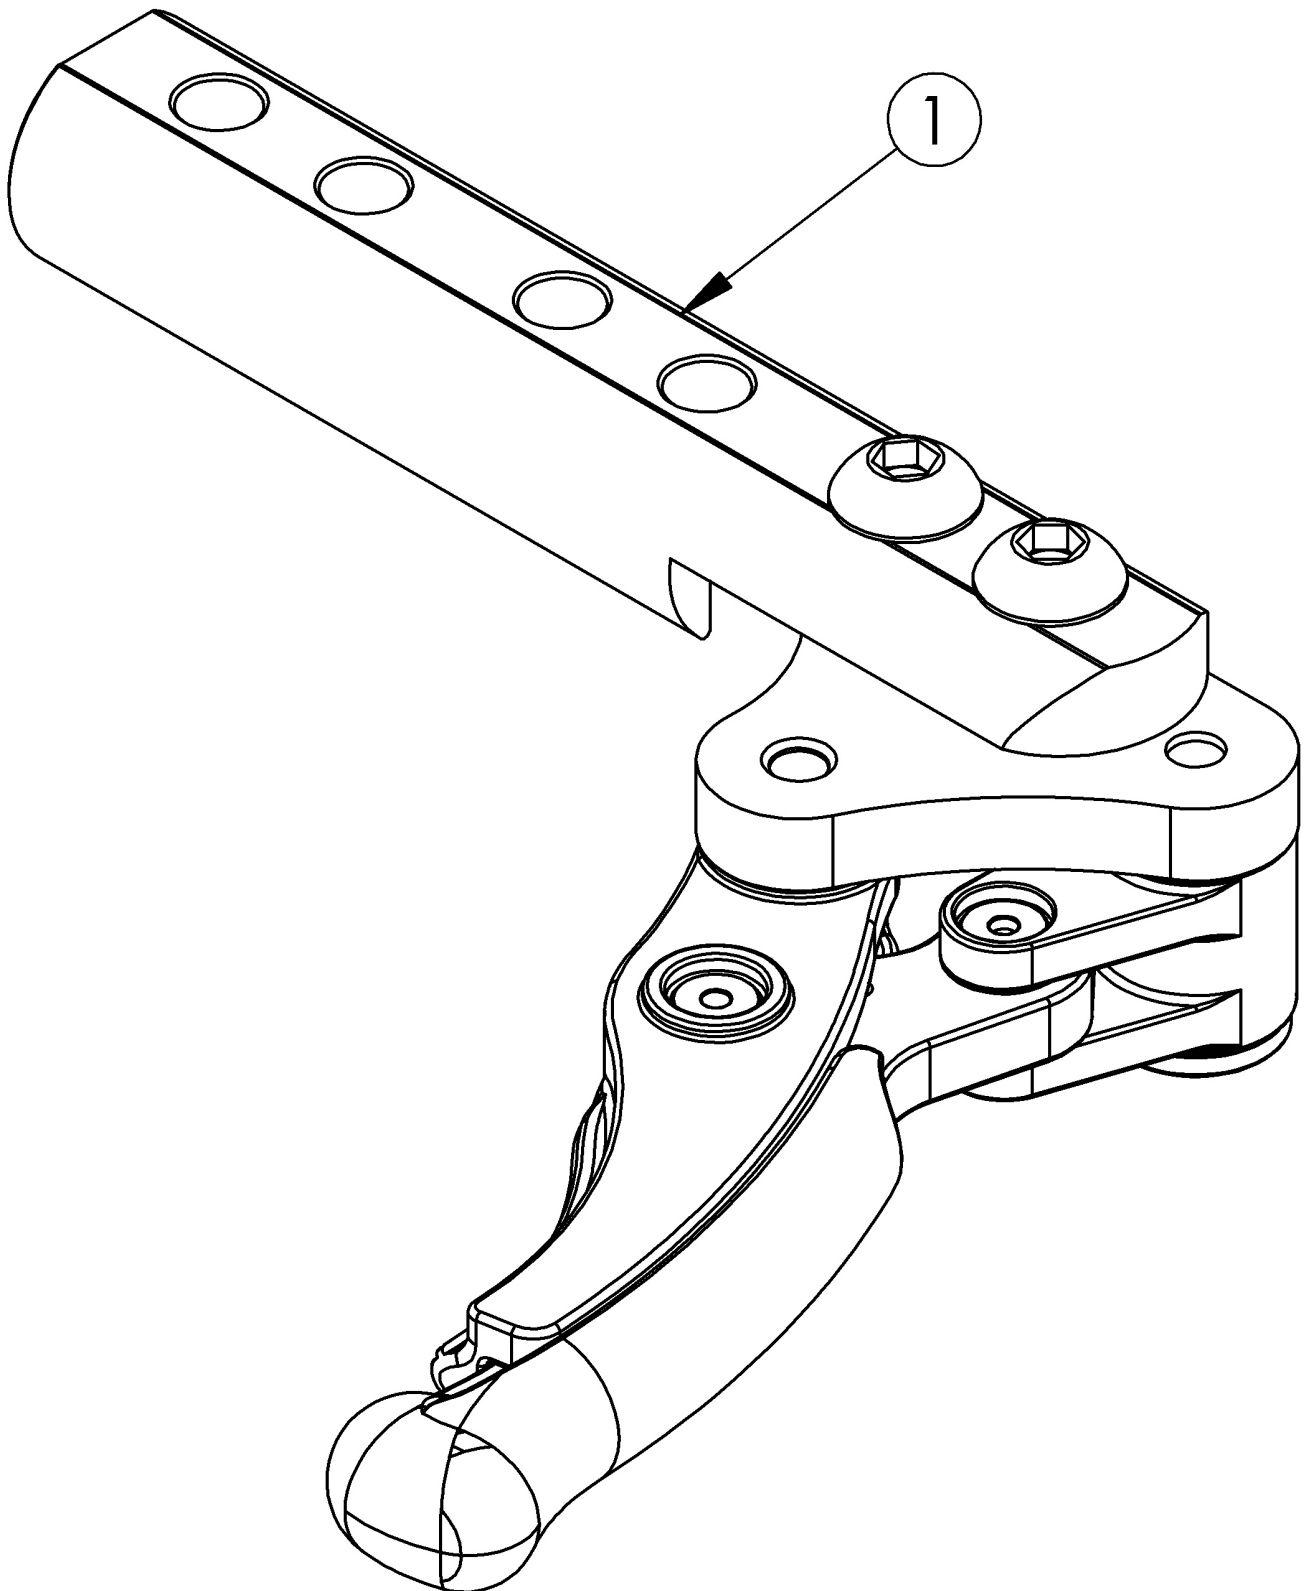

Catalyst E Wheel Locks - Low Profile Scissor Lock

Item Number	Part Number	Description	Quantity	Retail
1a	108212	Low Profile Scissor Lock with Instruction, Right <i>This kit contains 107188 wheel lock along with an instruction for reversing the wheel lock. Replaced kit 506660.</i>	1	\$46.84
1b	108213	Low Profile Scissor Lock with Instruction, Left <i>This kit contains 107189 wheel lock along with an instruction for reversing the wheel lock. Replaced kit 506659.</i>	1	\$46.84