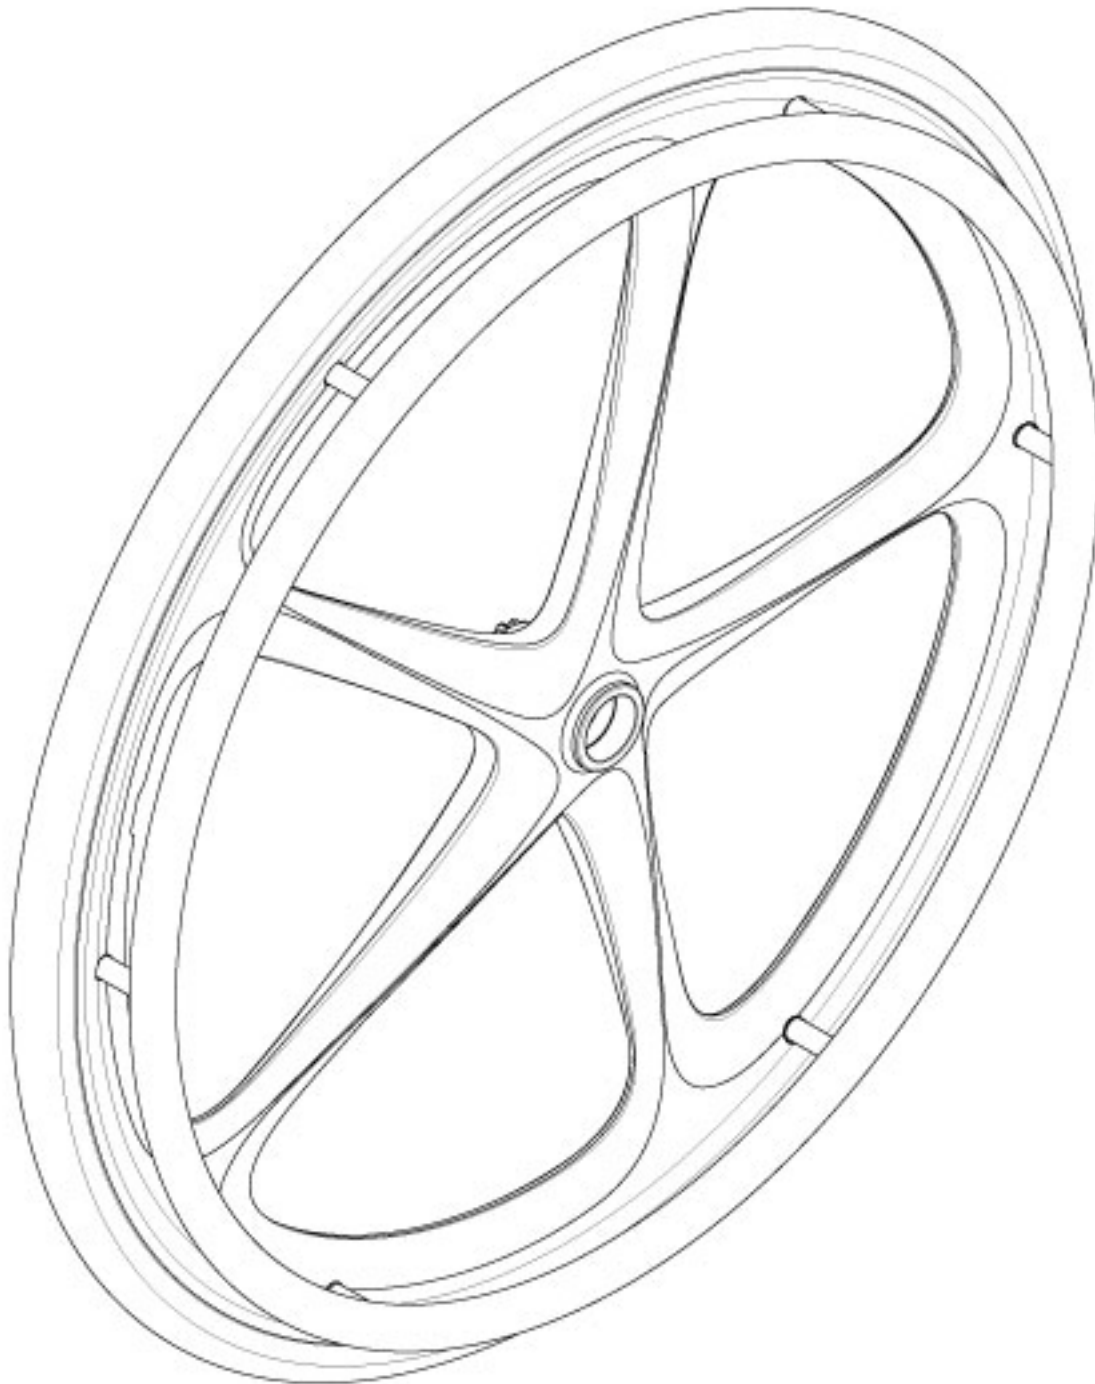

# Catalyst E 20" MAXX Mag Wheel / Tire / Handrim Kits

---

*Not all components of the Wheel, Tire and Handrim kits will be listed. If changing wheel size and anti-tips are present, new anti-tips may be required. If changing wheel size or style, new axles and/or receivers may be needed. See Catalyst E Axles page for axle and receiver utilization.*

Item Number	Part Number	Description	Quantity
	117748	20" MAXX Mag, Sentinel Tire, Aluminum Anodized Handrim Kit, Standard Mount	1
	117749	20" MAXX Mag, Sentinel Tire, Aluminum Anodized Handrim Kit, Close Mount	1
	117750	20" MAXX Mag, Sentinel Tire, Aluminum Anodized Handrim Kit, Standard Mount w/ Micro Grip	1
	117751	20" MAXX Mag, Sentinel Tire, Aluminum Anodized Handrim Kit, Close Mount w/ Micro Grip	1
	117752	20" MAXX Mag, Sentinel Tire, Plastic Coated Handrim Kit, Standard Mount	1
	117753	20" MAXX Mag, Sentinel Tire, Plastic Coated Handrim Kit, Close Mount	1