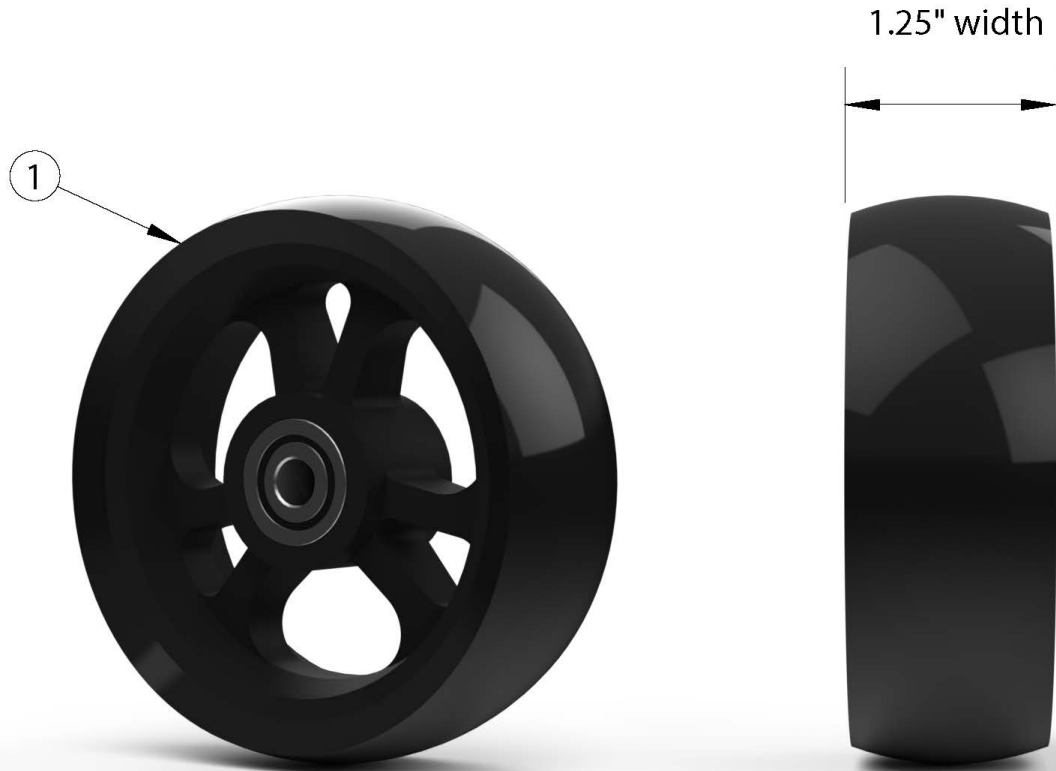

# CR45 Casters - 1" Poly

*If changing size of casters, new forks may be needed.*

Item Number	Part Number	Description	Quantity
1a	100809	Caster 4 x 1" Poly (1.25")	1
1b	100807	Caster 5 x 1" Poly (1.25")	1
1c	100786	Caster 6 x 1" Poly (1.25")	1
1d	111862	Caster 7 x 1" Poly (1.25")	1
1e	111863	Caster 8 x 1" Poly (1.25")	1