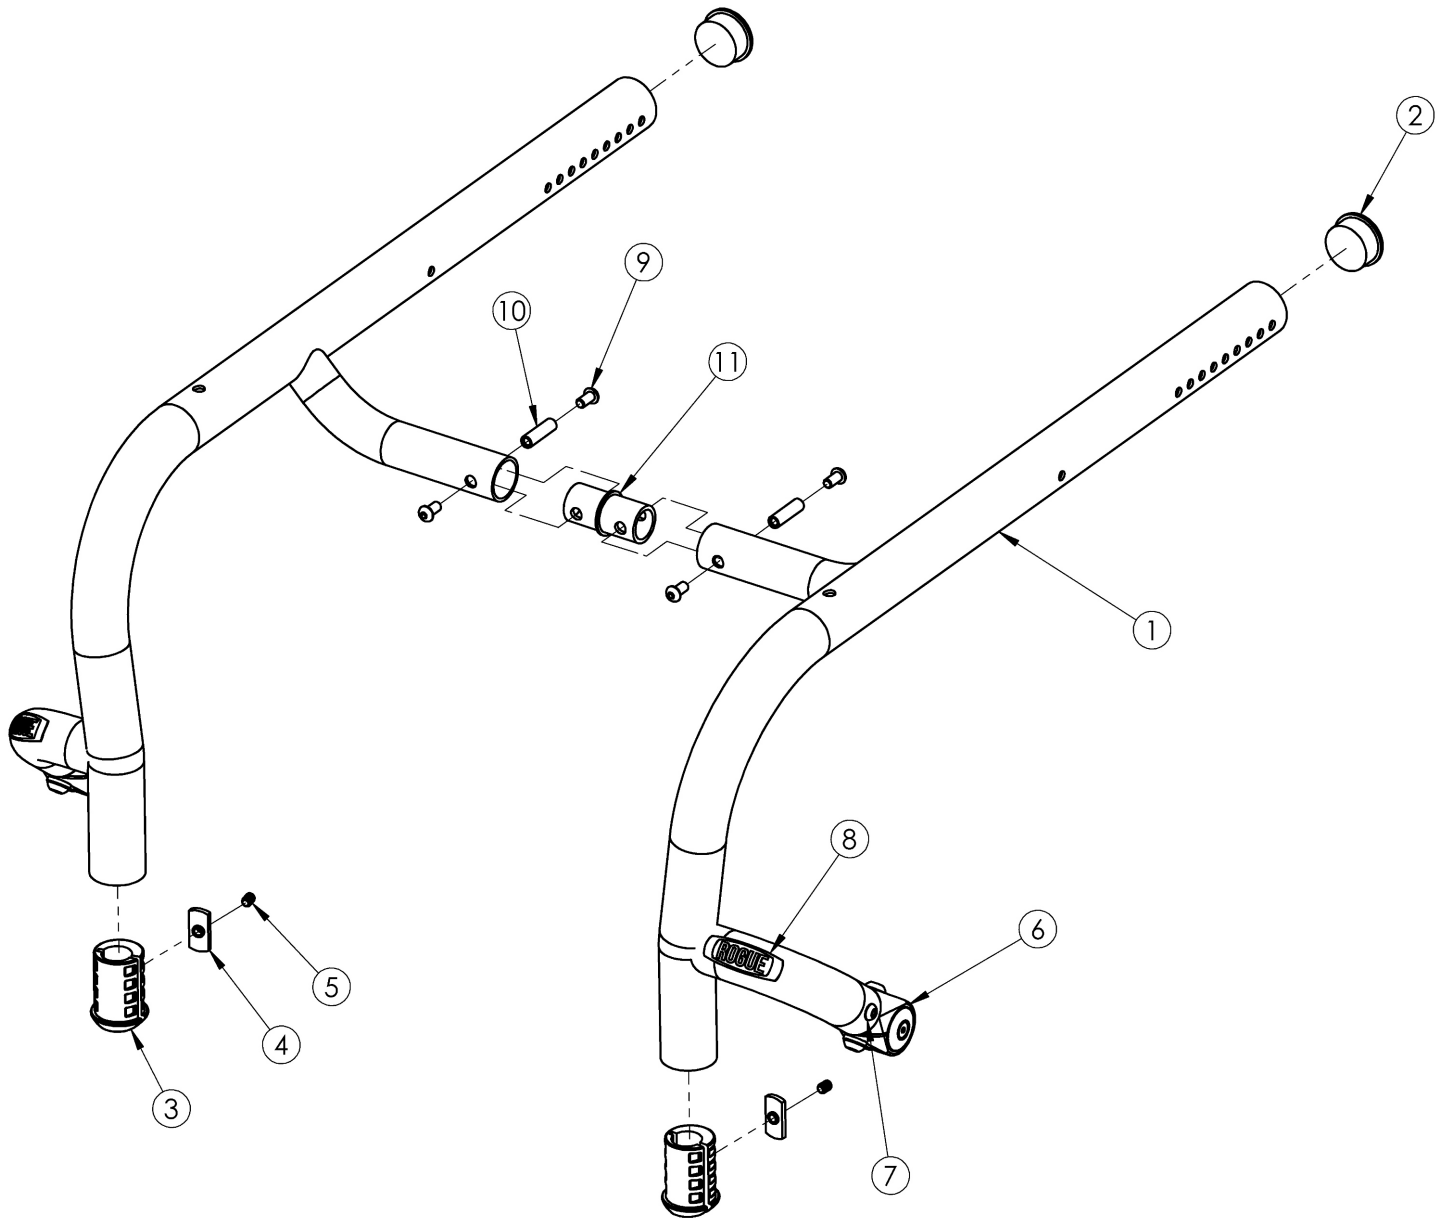

(Discontinued) Rogue Rigid Frame with XP Option

This Rogue Rigid Frame with XP Option is discontinued as of July 25th, 2016 Maximum Growable Seat Width: 19" Replacement rigid frames may be quoted, but must be ordered through Customer Service

Item Number	Part Number	Description	Quantity
9, 10, 11b	501331	Connector Assembly Frame 1" w/ Hardware	1
9, 10, 11c	501332	Connector Assembly Frame 2" w/ Hardware	1
9, 10, 11d	501333	Connector Assembly Frame 3" w/ Hardware	1
2	101113	Tube End Plug 1 3/8" <i>Use quantity 4 with high-mounted footrests. Extra plugs are inserted into front of frame.</i>	2

Item Number	Part Number	Description	Quantity
3	001346	Footrest Sleeve 3/4" to 1 3/8" <i>Used only with frame-inserted footrests. Use item number 2 with high mounted footrests.</i>	2
4a	001141	Weld Nut NDM 06028 Zinc <i>Used only with frame-inserted footrests. Use item number 2 with high mounted footrests.</i>	2
4b	102092	M6 Weld Nut Offset <i>Used only as needed with frame-inserted footrests. Use item number 2 with high mounted footrests.</i>	2
5	102090	M6 Set Screw Flat Point <i>Used only with frame-inserted footrests. Use item number 2 with high mounted footrests.</i>	2
8	002473	Aluminum Wing Badge Rogue	2
9	100667	M6 x 12 BTN SHCS BLKZC w/Patch <i>Not included on 19" wide frame</i>	4
10	000980	M6 x 27.69 Threaded Barrel <i>Not included on 19" wide frame</i>	2
11a	000585	Frame Connector 0" LW/RG	1
11b	000586	Frame Connector 1" LW/RG	1
11c	000587	Frame Connector 2" LW/RG	1
11d	000588	Frame Connector 3" LW/RG	1