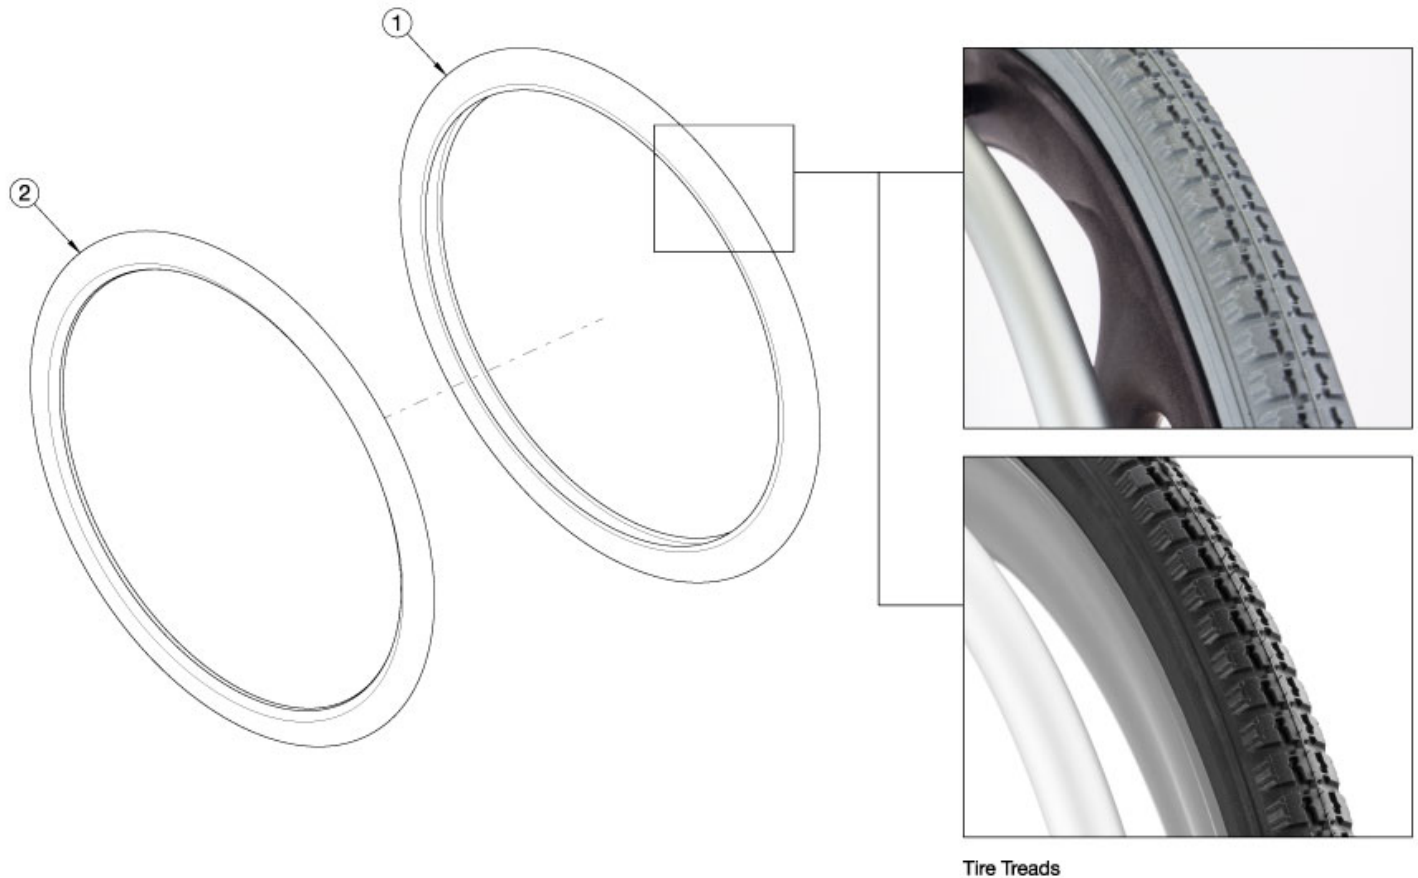

Rogue ALX Tires - Pneumatic with Airless Insert (Formerly Tsunami)

Please note tab mounted handrims must be installed prior to the tire being installed.

Item Number	Part Number	Description	Quantity
1a, 2a	118155	Tire 20" x 1 3/8" Pneumatic (Black) and Airless Insert Kit	1
1b, 2b	118209	Tire 22" x 1 3/8" Pneumatic (Black) and Airless Insert Kit	1
1c, 2c	118217	Tire 24" x 1 3/8" Pneumatic (Black) and Airless Insert Kit	1
1d, 2d	120637	Tire 26" x 1 3/8" Pneumatic (Black) and Airless Insert Kit	1
1a	116843	Tire 20" x 1 3/8" Pneumatic, Black	1
1b	116735	Tire 22" x 1 3/8" Pneumatic, Black <i>Replacement for part number 100634</i>	1
1c	116736	Tire 24" x 1 3/8" Pneumatic, Black <i>Replacement for part number 100635</i>	1
1d	116844	Tire 26" x 1 3/8" Pneumatic, Black	1