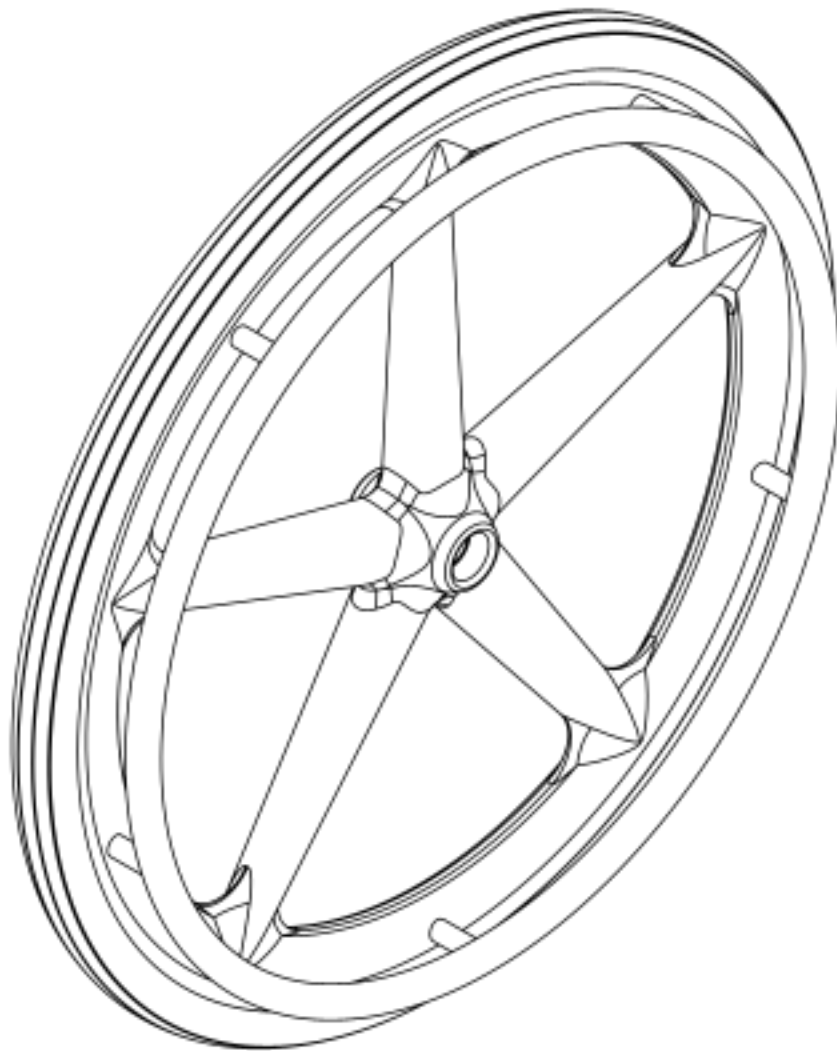

(Discontinued) Catalyst E Mag Wheel / Tire / Handrim Kits

Not all components of the Wheel, Tire and Handrim kits will be listed. If changing wheel size and anti-tips are present, new anti-tips may be required. If changing wheel size or style, new axles may be needed. If chair was built with 1" solid tires and Mag wheels, see Shox tire kits.

Ki Mobility Mag Wheel/ Tire/ Handrim Kit Item Number Reference

Rear Tire Type	Handrim	Wheel		
		20" 5-Spoke X Core Mag	22" 5-Spoke X Core Mag	24" 5-Spoke X Core Mag
1 3/8" Street Pneumatic	Aluminum Anodized	502090	502100	502110
	Plastic Coated	502091	502101	502111
	Projection			502112
	Natural Fit Standard Omit Grip			502113
	Natural Fit Standard w/ Regular Grip			502114
	Natural Fit Standard w/ Super Grip			502115
	Natural Fit LT Omit Grip			502116
	Natural Fit LT w/ Regular Grip			502117
	Natural Fit LT w/ Super Grip			502118
1 3/8" Full Profile Poly	Aluminum Anodized	502094	502104	502127
	Plastic Coated	502095	502105	502128
	Projection			502129
	Natural Fit Standard Omit Grip			502130
	Natural Fit Standard w/ Regular Grip			502131
	Natural Fit Standard w/ Super Grip			502132
	Natural Fit LT Omit Grip			502133
	Natural Fit LT w/ Regular Grip			502134
	Natural Fit LT w/ Super Grip			502135
1 3/8" Pneumatic w/ Airless Insert	Aluminum Anodized	502096	502106	502136
	Plastic Coated	502097	502107	502137
	Projection			502138
	Natural Fit Standard Omit Grip			502139
	Natural Fit Standard w/ Regular Grip			502140
	Natural Fit Standard w/ Super Grip			502141
	Natural Fit LT Omit Grip			502142
	Natural Fit LT w/ Regular Grip			502143
	Natural Fit LT w/ Super Grip			502144