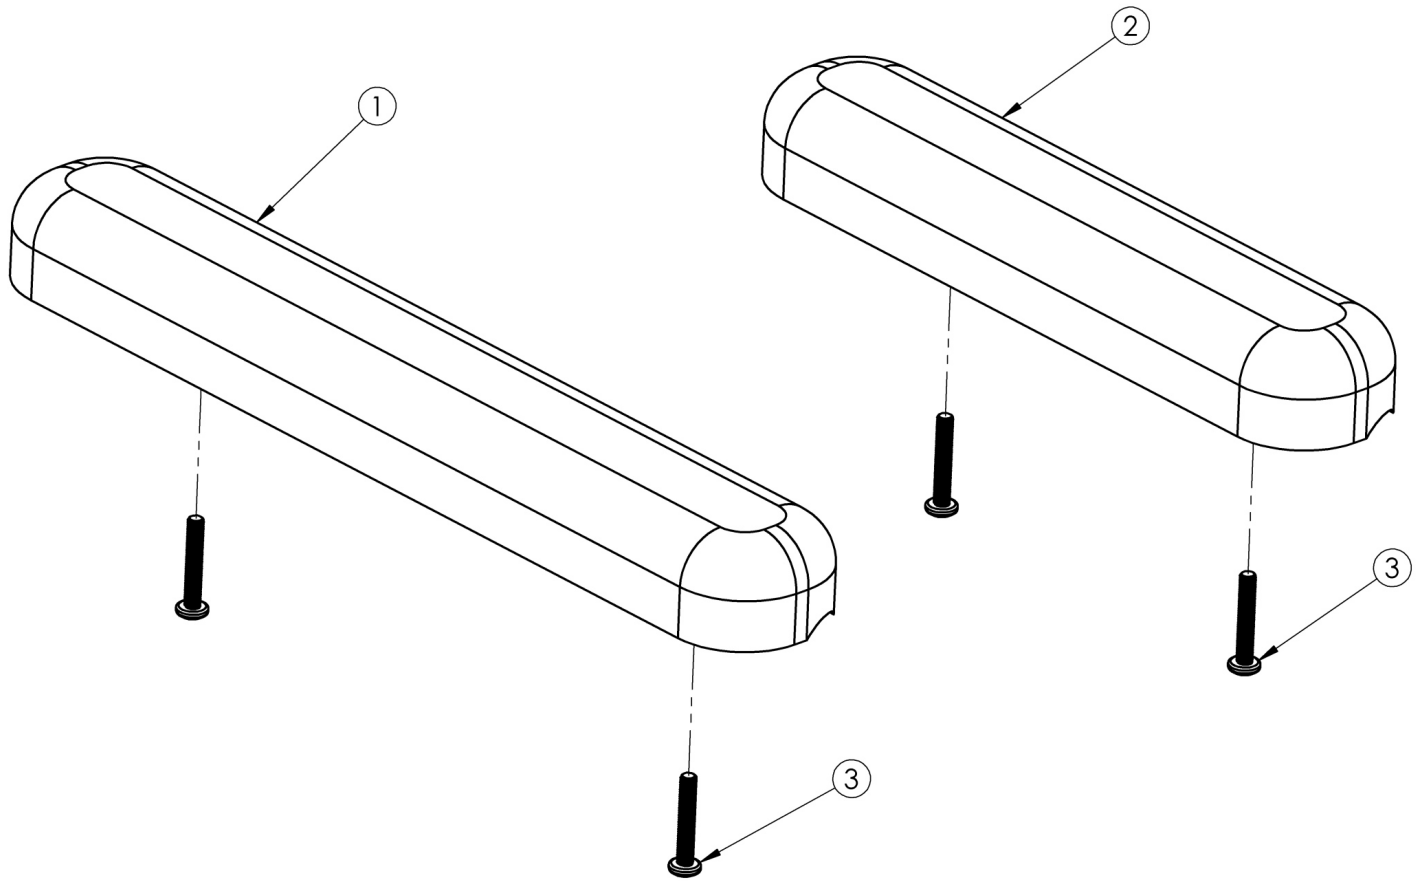

Catalyst E Arm Pads - Standard

Part #	Length	Width
100500	13.75"	2.2"
100501	10.25"	2.2"

Item Number	Part Number	Description	Quantity
1	100500	Arm Pad Full	1
2	100501	Arm Pad Desk	1
3	100696	M5 x 30mm PPH Capscrew	2