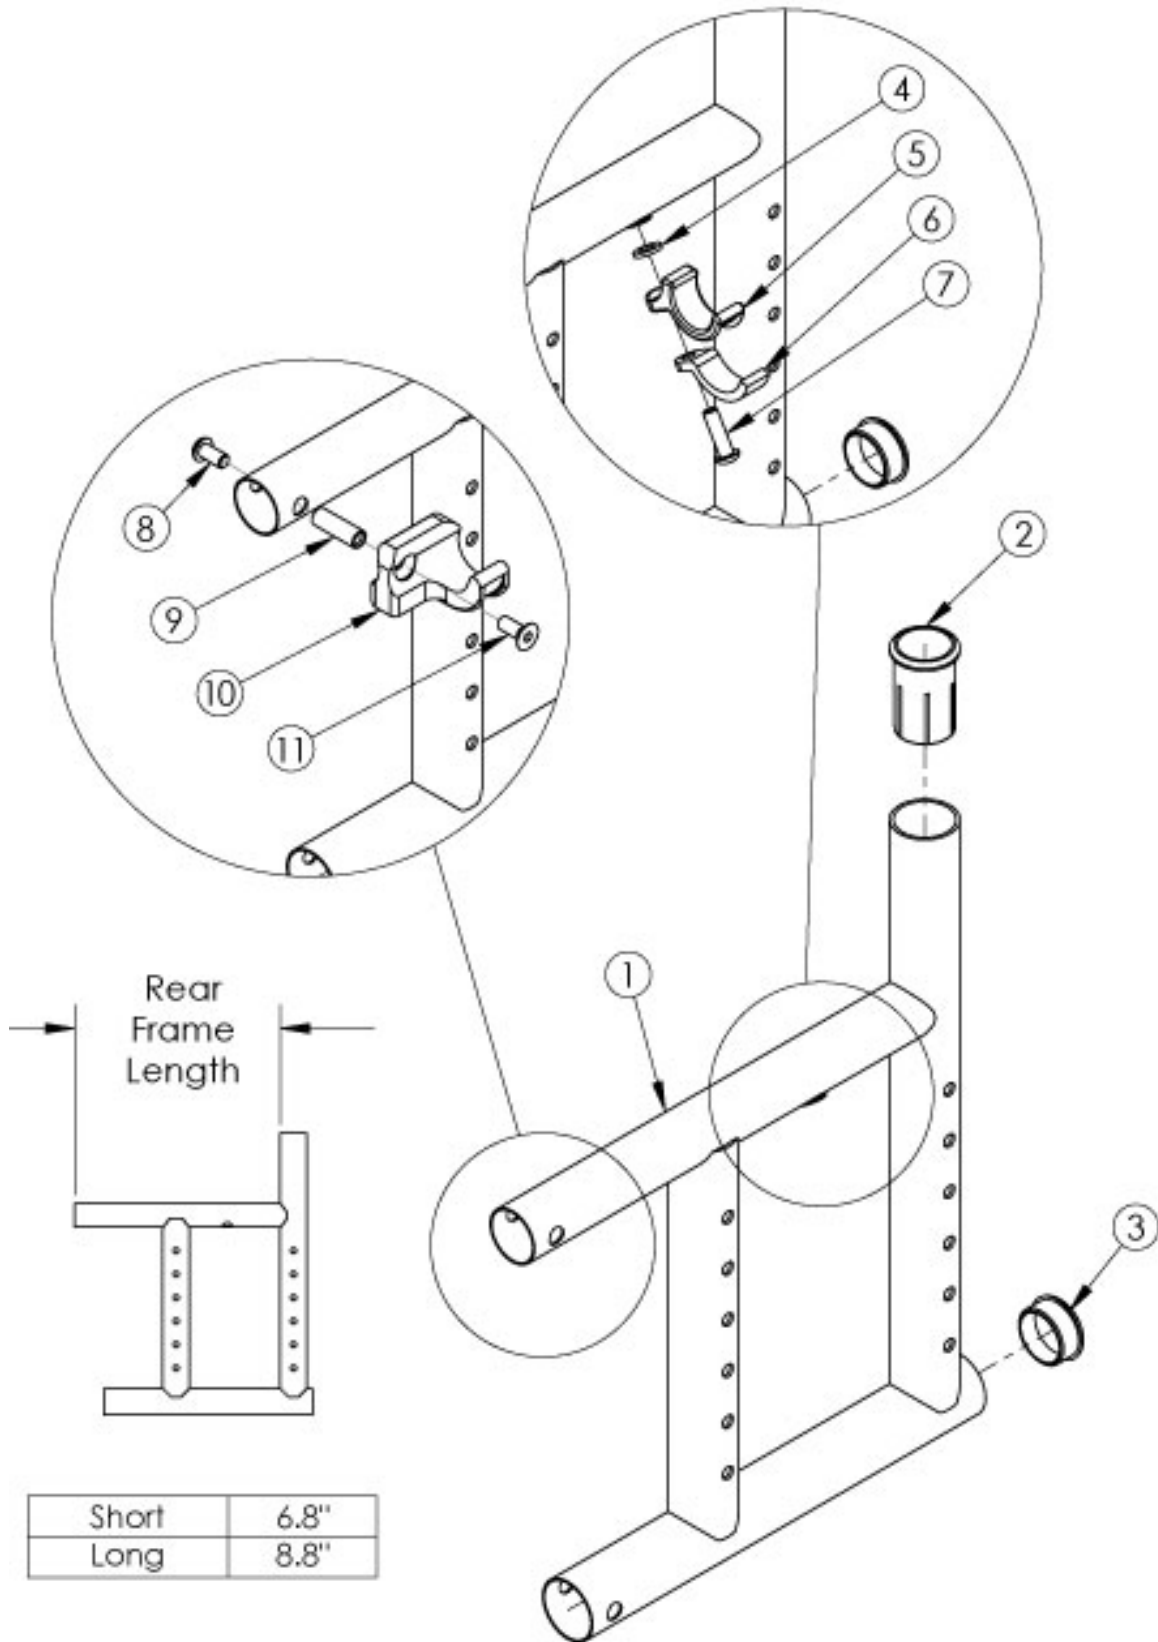

# Catalyst 5Ti Rear Frame

If chair has any type of direct mount side guards, select a frame assembly with Side Guard Mount Modification. Use the short frame for 14-17" Seat Depths. Use long the frame for 18-20" Seat Depths. If switching to a new Seat Depth, new Height Adjustable Flip Back T-Arms may be required.

<b>Item Number</b>	<b>Part Number</b>	<b>Description</b>	<b>Quantity</b>
		<i>Used with Heavy Duty / 350 lbs Weight Capacity</i>	
8	100667	M6 x 12 BTN SHCS BLKZC w/Patch	1
9	000065	M6 x 23.68 Threaded Barrel	1
10a	000960R	Seat Hook Open Frame Right Front Frame / Left Rear Frame, Catalyst	1
10b	000960L	Seat Hook Open Frame Left Front Frame / Right Rear Frame, Catalyst	1
11	101594	M6 x 14 CLS10.9 DIN7991 FSHCS BLKZC w/Patch	1