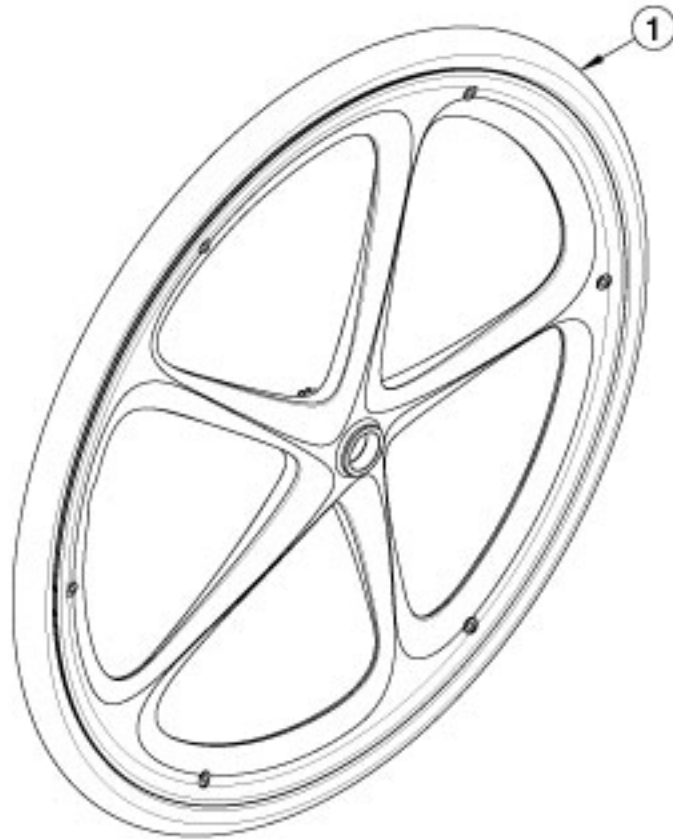

# Focus MAXX Mag Wheel / Tire Assemblies

*These kits cannot be used if Drum Brake is present. If changing wheel size and anti-tips are present, new anti-tips may be required. If changing wheel size or style, new axles and/or receivers may be needed. For the Catalyst 4, new axle plates may be needed.*

Item Number	Part Number	Description	Quantity
1a	116870	22" MAXX Mag Wheel with Pneumatic w/ Airless Insert Tire, Black	1
1b	116869	24" MAXX Mag Wheel with Pneumatic w/ Airless Insert Tire, Black	1