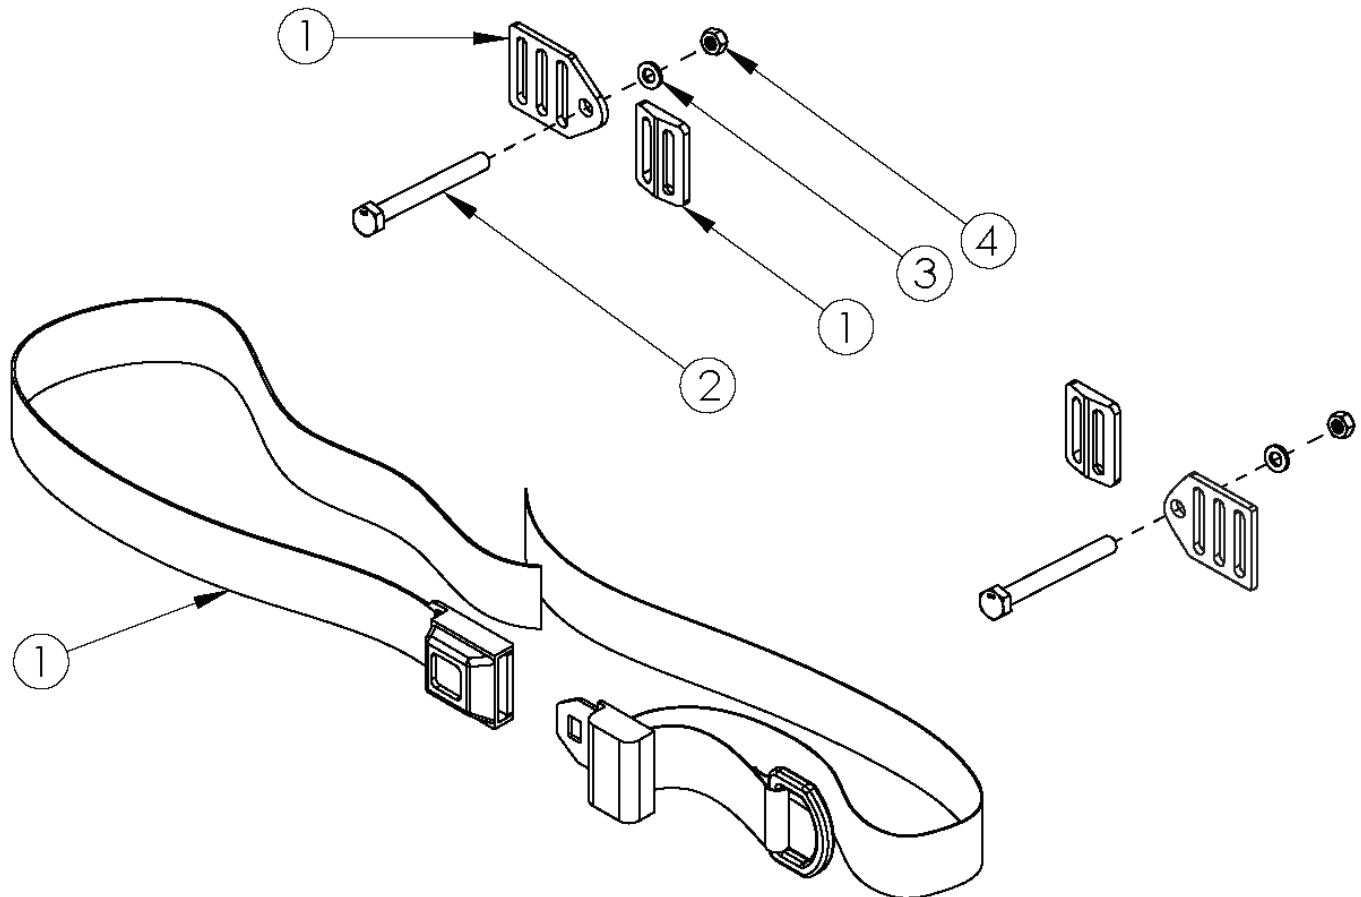

# Ethos Pelvic Positioning Belts - 1.5" Auto Buckle with Hardware

Item Number	Part Number	Description	Quantity
1a, 2, 3, 4	100595	Belt Pelvic Positioning 1.5" Auto Buckle 56" <i>Used with seat widths up to 18"</i>	1
1b, 2, 3, 4	111394	Belt Pelvic Positioning 1.5" Auto Buckle 60", Clik/Ethos <i>Used with seat widths 19" or greater</i>	1
1b	100847	Belt Pelvic Positioning 1.5" Auto Buckle 60"	1
2	100670	M6 x 45 BTN SHCS BLK ZC <i>Used on Clik and Ethos</i>	2
3	100746	M6 Flat Washer Blk Zn	2
4	100658	M6 Nylock Nut Blk Zn	2