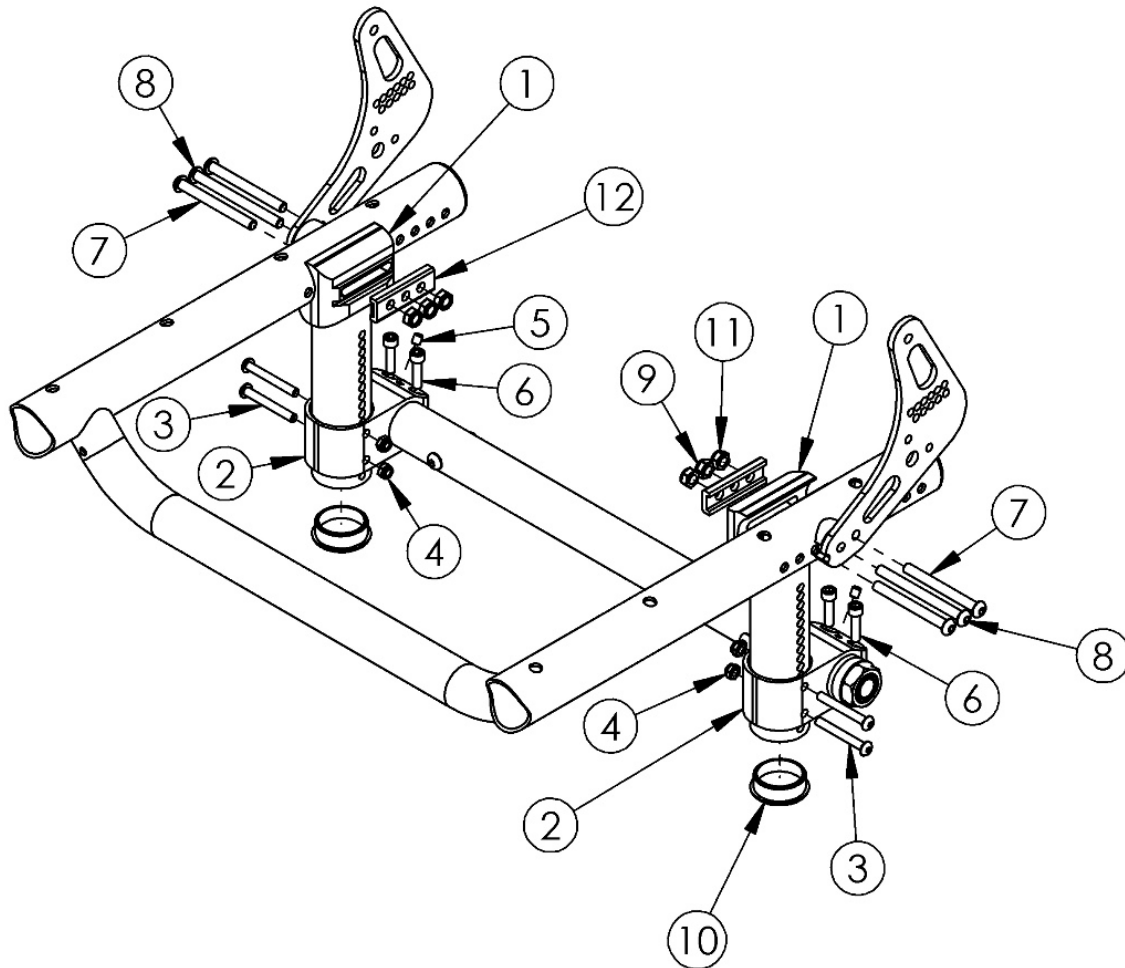

# Discontinued Tsunami Mx Tower Sliding Mount

*This Mx Tower Sliding Mount is discontinued. Please contact Customer Service for more information.*

Item Number	Part Number	Description	Quantity	Retail
1	000493	MX Tower AL TSU	1	\$104.44
2	000462	Camber Mount Offset TSU/LW	1	\$185.66
3	101186	M5 X 45 CLS12.9 DIN912 SHCS P/THD BLZ	2	\$3.15
4	100657	M5 Nylock Nut Blk Zn	2	\$0.53
5	105015	M5 X 6 DIN914 SSS CONE PT PLN	1	\$2.63
6	101120	M5 x 16 SHCS BLZ	2	\$1.58

Item Number	Part Number	Description	Quantity	Retail
7	003241	M6 x 60 BHCS P/THD Custom Blk Zc	2	\$11.56
8	107139	M6 x 70, BHCS, P/THD BLZ	1	\$2.04
9	101456	M6 Ovl Top L/N ZC	1	\$1.58
10	101113	Tube End Plug 1 3/8"	1	\$3.15
11	100658	M6 Nylock Nut Blk Zn	2	\$1.05