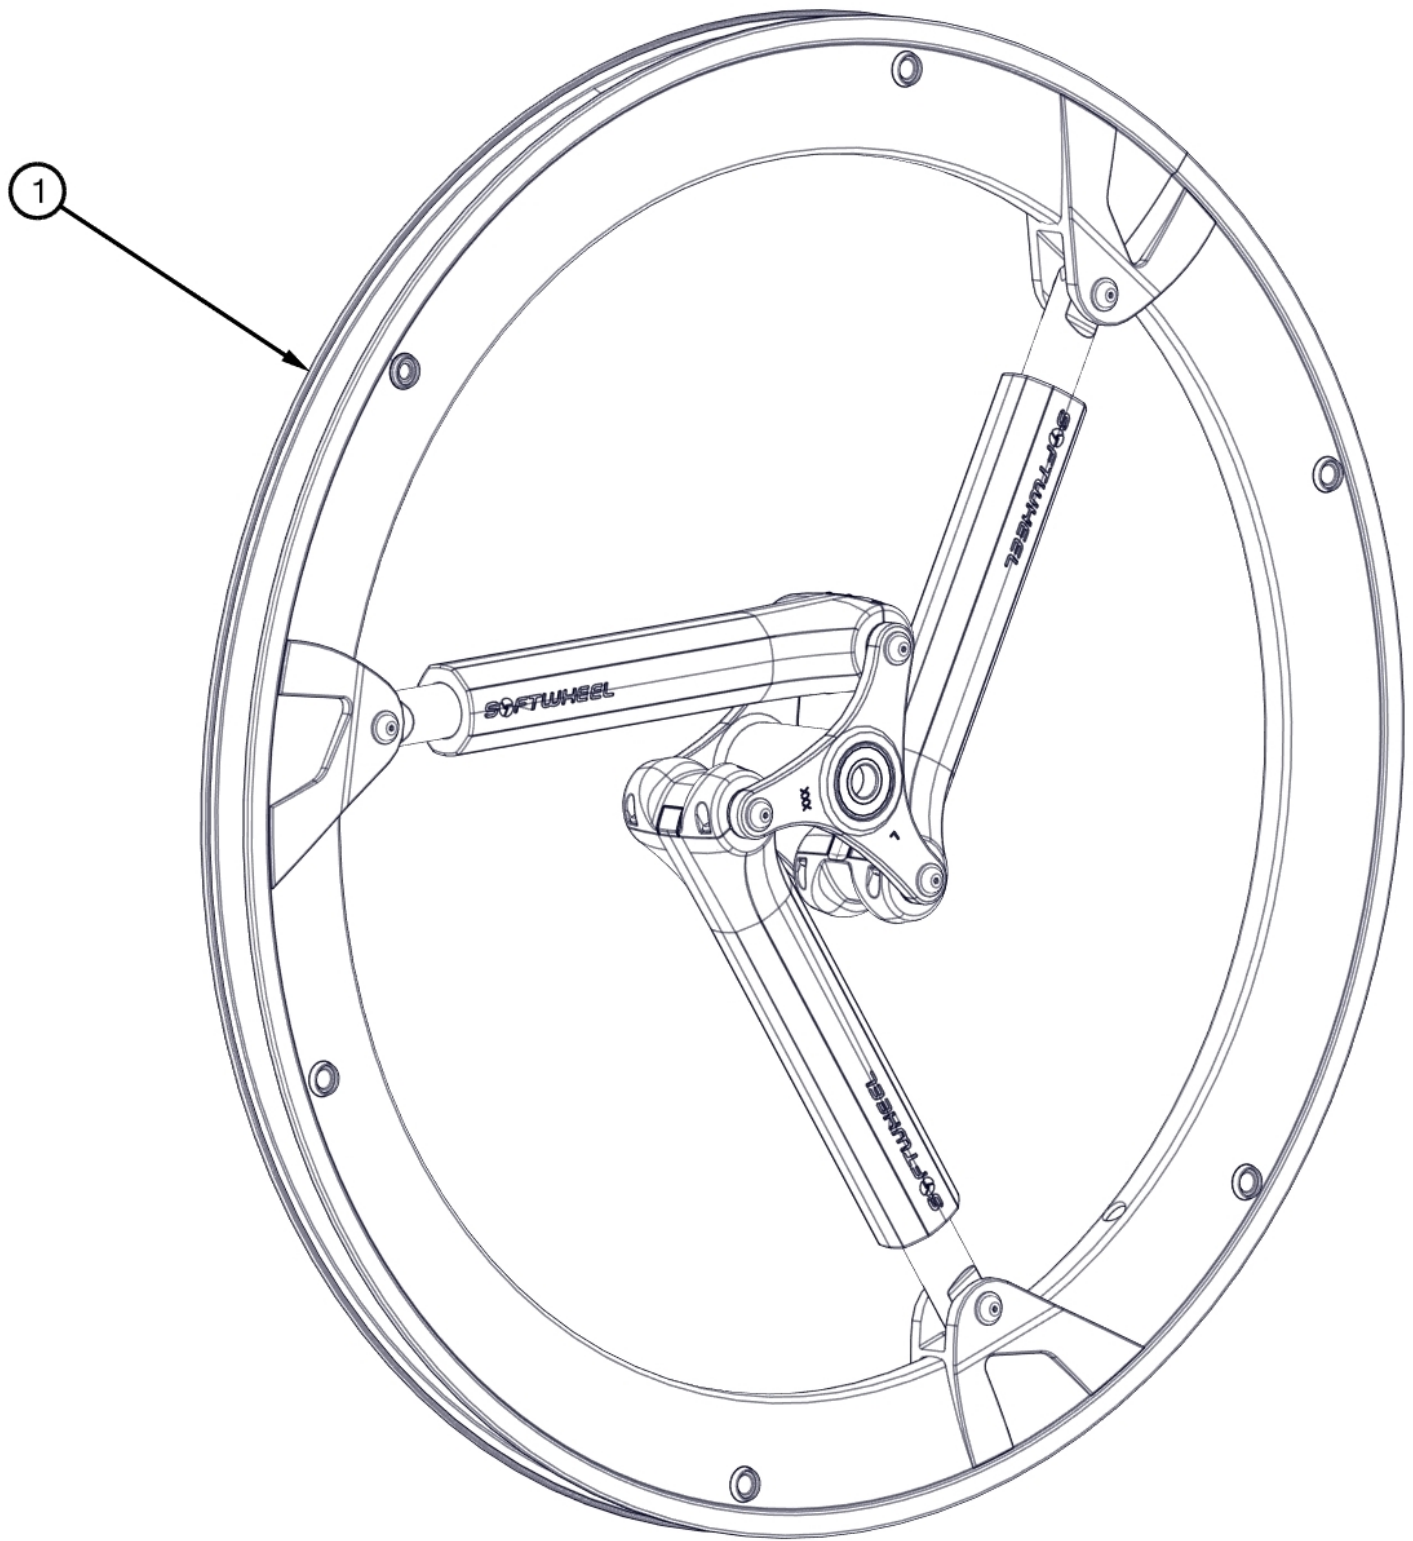

# SoftWheel

*SoftWheels are only sold in pairs. If changing wheel size and anti-tips are present, new anti-tips may be required. If changing wheel size or style, new axles may be needed. Only available in the listed sizes below. All other sizes are discontinued.*

<b>Item Number</b>	<b>Part Number</b>	<b>Description</b>	<b>Quantity</b>
1d	103234	Wheel Softwheel Acrobat Aluminum 24" Stage 4 (159-185 Lbs), PAIR	1
1e	103235	Wheel Softwheel Acrobat Aluminum 24" Stage 5 (186-218 Lbs), PAIR	1
1j	103240	Wheel Softwheel Acrobat Aluminum 25" Stage 4 (159-185 Lbs), PAIR	1
1k	103241	Wheel Softwheel Acrobat Aluminum 25" Stage 5 (186-218 Lbs), PAIR	1
1l	103242	Wheel Softwheel Acrobat Aluminum 25" Stage 6 (219-300 Lbs), PAIR	1
1p	103258	Wheel Softwheel Acrobat Magnesium 24" Stage 4 (159-185 Lbs), PAIR	1
1q	103259	Wheel Softwheel Acrobat Magnesium 24" Stage 5 (186-218 Lbs), PAIR	1
1r	103260	Wheel Softwheel Acrobat Magnesium 24" Stage 6 (219-300 Lbs), PAIR	1
1v	103264	Wheel Softwheel Acrobat Magnesium 25" Stage 4 (159-185 Lbs), PAIR	1