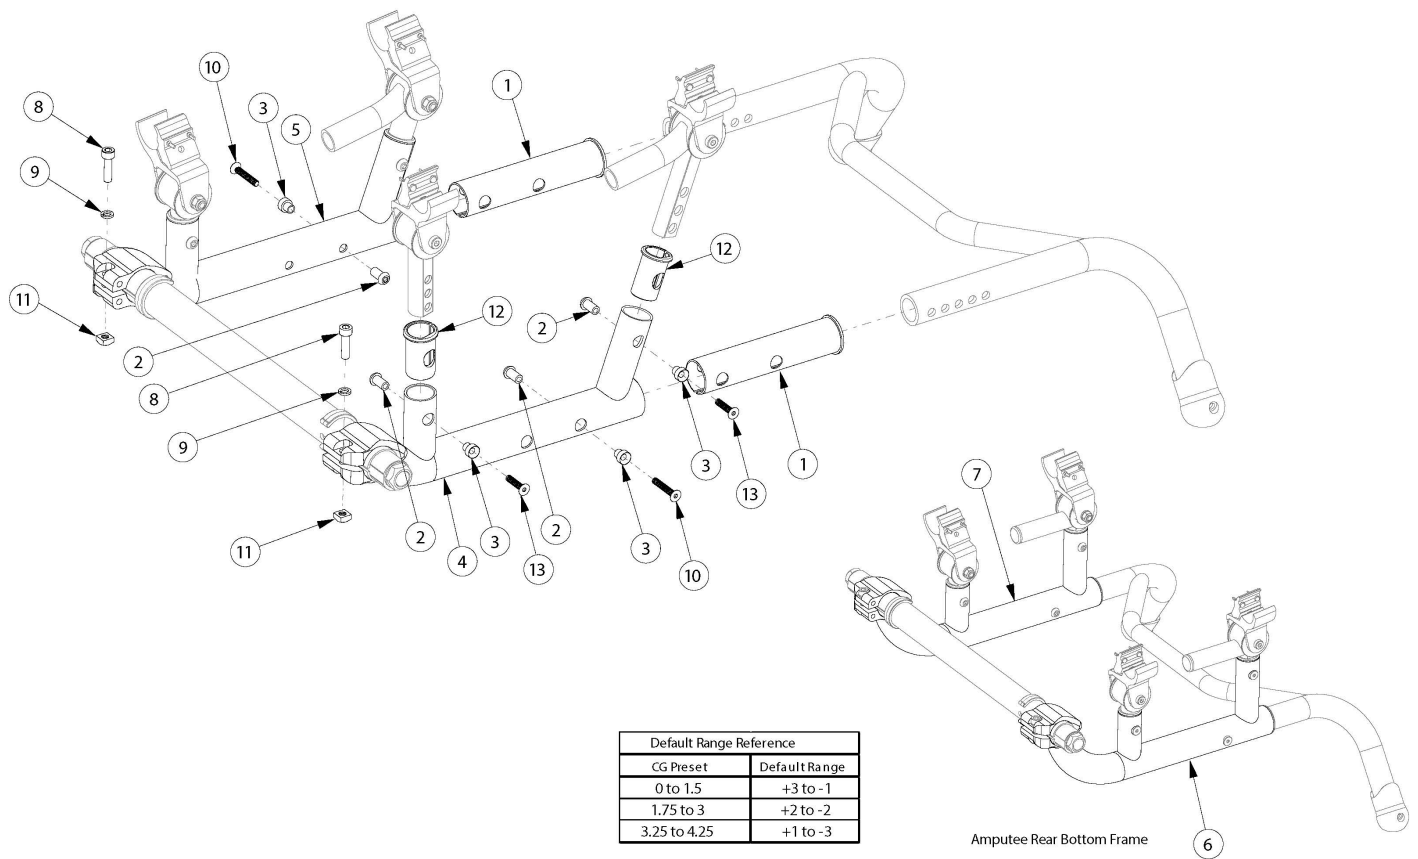

Ethos Rear Base Frame

Replacement Rear Base Frames can be quoted but must be ordered through Customer Service

Item Number	Part Number	Description	Quantity
1a	003868	Base Frame Bushing, Black	2
1b	107711_ _ _	Base Frame Bushing, Highlight Color	2
2	003869	M5 Barrel Nut	6
3	003870	Barrel, M5 FHCS	6
8	101845	M6 x 22 SHCS Blk Zn	2
9	102810	M6 Lockwasher, Hi-Collar, ZC	2
10	103321	M5 x 30 FHCS Blk Zc	2
11	103505	M6 x 1.0 Square Nut Blk Zc	2
12a	003867	Vertical Upright Bushing With Flat, Black	4

Item Number	Part Number	Description	Quantity
12b	108060_ _ _	Vertical Upright Bushing, Highlight Color	4
13	103322	M5 x 20 FHCS Blk Zc	4