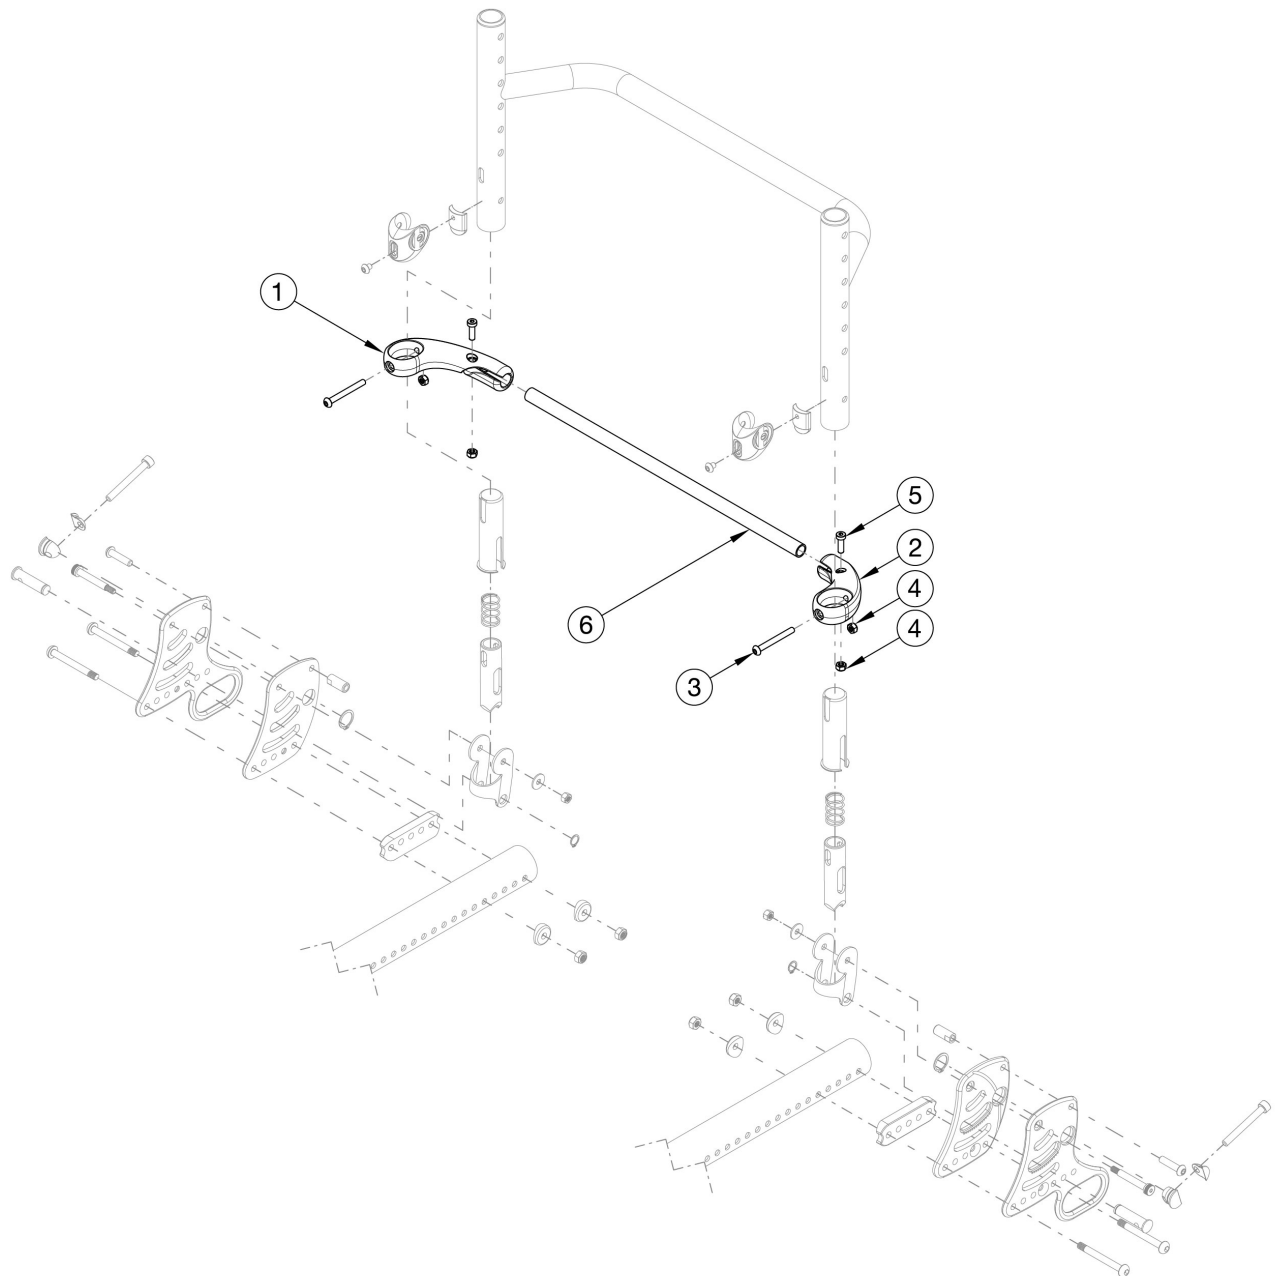

Rogue ALX Backrest Mount and Hardware - Growth

Utilize this page if chair has Rigid Locking Fold Down Back.

Item Number	Part Number	Description	Quantity
1 - 5, 6a	116879	Backrest Actuation Bar Subassembly w/ Release Levers and Fasteners, 12" Wide, Black	1
1 - 5, 6b	116880	Backrest Actuation Bar Subassembly w/ Release Levers and Fasteners, 13" Wide, Black	1
1 - 5, 6c	116881	Backrest Actuation Bar Subassembly w/ Release Levers and Fasteners, 14" Wide, Black	1

Item Number	Part Number	Description	Quantity
1 - 5, 6d	116882	Backrest Actuation Bar Subassembly w/ Release Levers and Fasteners, 15" Wide, Black	1
1 - 5, 6e	116883	Backrest Actuation Bar Subassembly w/ Release Levers and Fasteners, 16" Wide, Black	1
1 - 5, 6f	116884	Backrest Actuation Bar Subassembly w/ Release Levers and Fasteners, 17" Wide, Black	1
1 - 5, 6g	116885	Backrest Actuation Bar Subassembly w/ Release Levers and Fasteners, 18" Wide, Black	1
1 - 5, 6h	116886	Backrest Actuation Bar Subassembly w/ Release Levers and Fasteners, 19" Wide, Black	1
1 - 5, 6i	116887	Backrest Actuation Bar Subassembly w/ Release Levers and Fasteners, 20" Wide, Black	1
3	000142	M5 x 45 BHCS, P/THD, BLZ	2
4	100657	M5 Nylock Nut Blk Zn	4
5	102801	M5 x 16, Low SHCS, Blk Zn	2
6a	115554	Backrest Actuation Bar, 12" Wide, Black	1
6b	115555	Backrest Actuation Bar, 13" Wide, Black	1
6c	115556	Backrest Actuation Bar, 14" Wide, Black	1
6d	115557	Backrest Actuation Bar, 15" Wide, Black	1
6e	115558	Backrest Actuation Bar, 16" Wide, Black	1
6f	115559	Backrest Actuation Bar, 17" Wide, Black	1
6g	115560	Backrest Actuation Bar, 18" Wide, Black	1
6h	115561	Backrest Actuation Bar, 19" Wide, Black	1
6i	115562	Backrest Actuation Bar, 20" Wide, Black	1