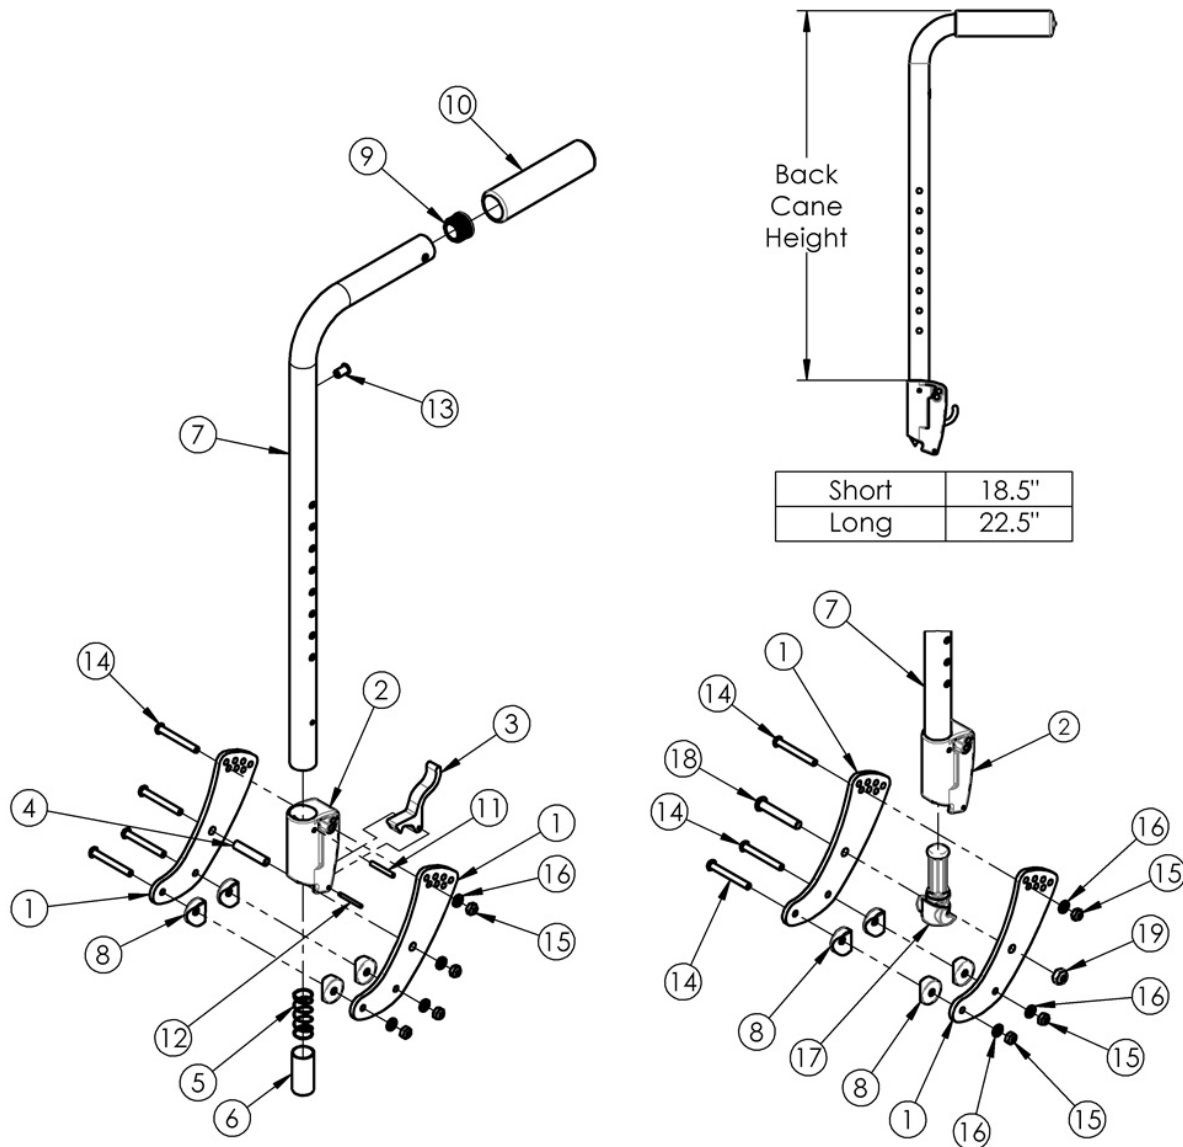

(Discontinued 1) Focus CR Stroller Handle Backrest

This Focus CR Stroller Handle Backrest was effective prior to October 2015.

Item Number	Part Number	Description	Quantity	Retail
1, 4, 8, 14 - 16	501094	Backrest Hardware Kit Std Focus	1	\$165.85
1, 8, 14 - 16, 18, 19	501406	Backrest Hardware Kit, Std Non Folding, Pair Focus	1	\$321.72
1	001071	Back Plate Std TILT	2	\$84.77
4	001075	Stop Pin Backrest Tilt	1	\$6.74

Item Number	Part Number	Description	Quantity	Retail
8	000055	Saddle 1"	4	\$1.58
9	100804	Tube End Plug 1"	1	\$1.58
14	101781	M6 x 50mm Partial Thread BHCS Blk ZC	4	\$1.58
15	100658	M6 Nylock Nut Blk Zn	4	\$1.05
16	100746	M6 Flat Washer Blk Zn	4	\$1.58
18	101815	M8 x 50 BHCS Blk Zn	1	\$3.68
19	100659	M8 Nylock Nut Blk Zn	1	\$1.05