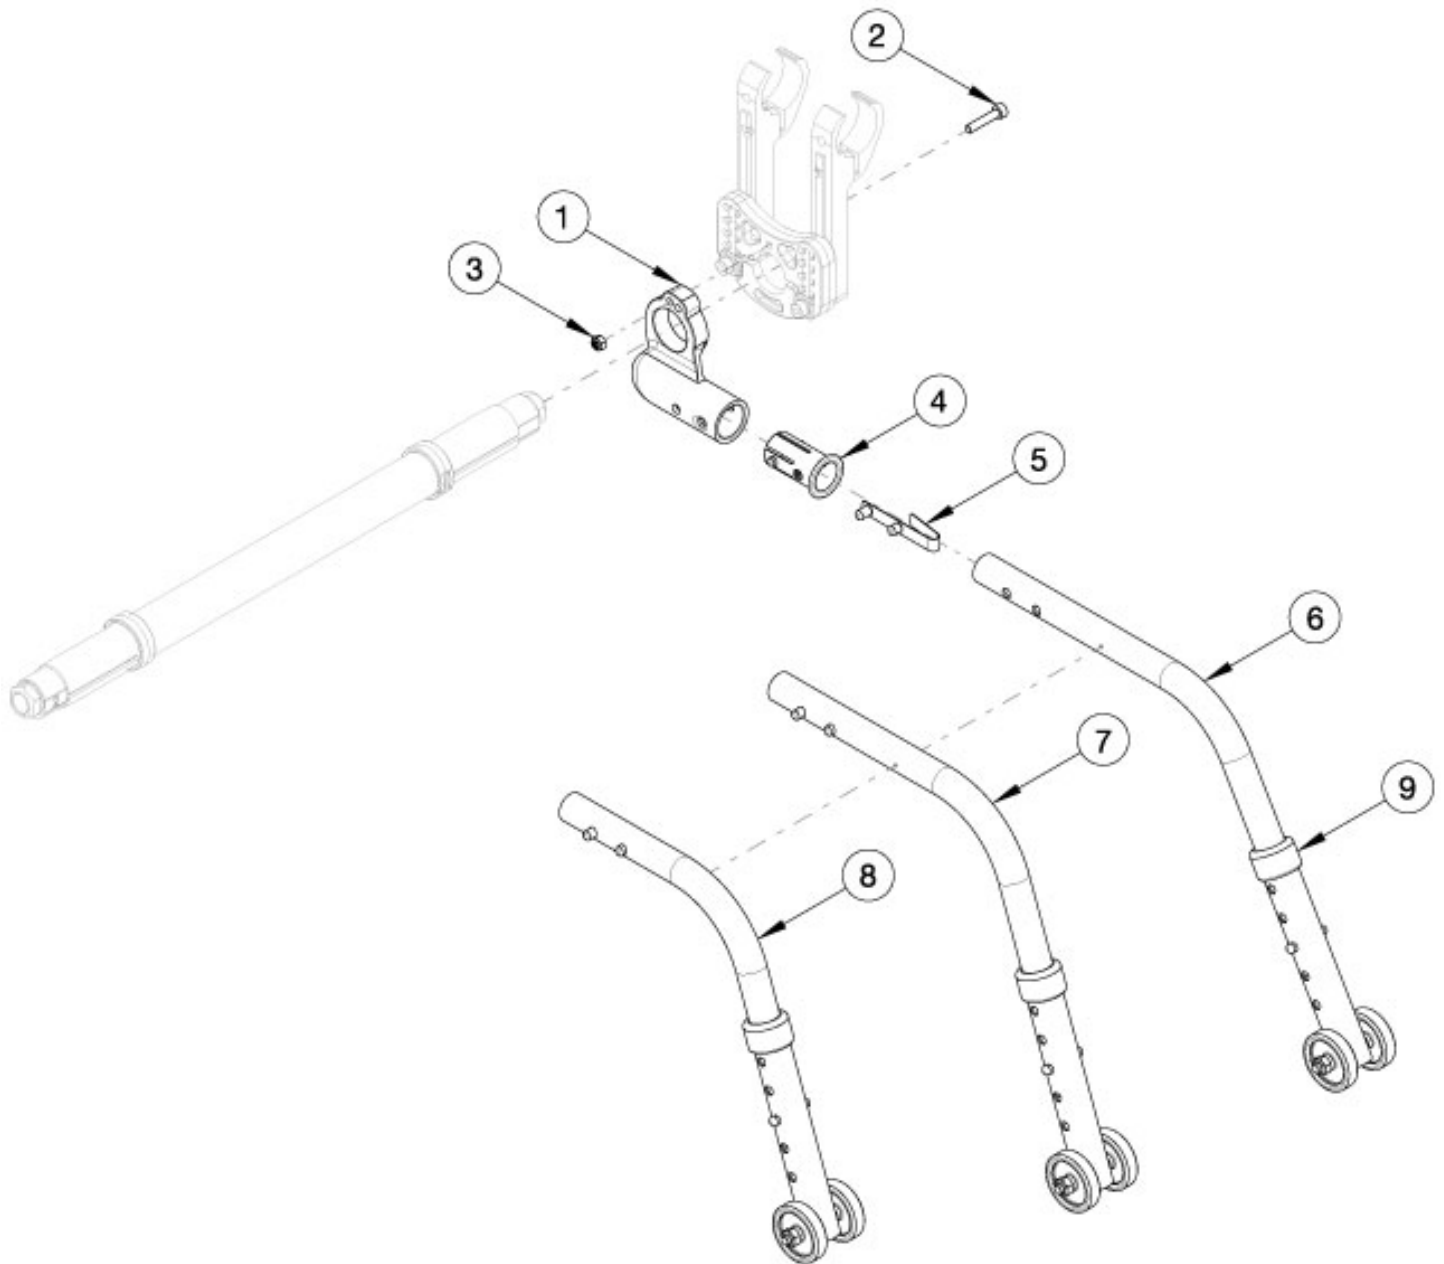

Rogue2 Rear Anti-Tip

If retrofitting, Anti-Tip Receivers will be needed.

Item Number	Part Number	Description	Quantity
1a, 4	117465	Standard Anti Tip Receiver with Sleeve, Right Side, Rogue2	1
1b, 4	117466	Standard Anti Tip Receiver with Sleeve, Left Side, Rogue2	1
5, 8, 9	117467	Standard Anti Tip Lower Assembly, 18-20" Wheels, Rogue2	1
5, 7, 9	117468	Standard Anti Tip Lower Assembly, 22" Wheels, Rogue2	1

Item Number	Part Number	Description	Quantity
5, 6, 9	117469	Standard Anti Tip Lower Assembly, 24-26" Wheels, Rogue2	1
1a, 2-5, 8, 9	117470	Standard Anti Tip Receiver Complete Assembly, 18-20" Wheels, Right Side, Rogue2	1
1b, 2-5, 8, 9	117471	Standard Anti Tip Receiver Complete Assembly, 18-20" Wheels, Left Side, Rogue2	1
1a, 2-5, 7, 9	117472	Standard Anti Tip Receiver Complete Assembly, 22" Wheels, Right Side, Rogue2	1
1b, 2-5, 7, 9	117473	Standard Anti Tip Receiver Complete Assembly, 22" Wheels, Left Side, Rogue2	1
1a, 2-6, 9	117474	Standard Anti Tip Receiver Complete Assembly, 24-26" Wheels, Right Side, Rogue2	1
1b, 2-6, 9	117475	Standard Anti Tip Receiver Complete Assembly, 24-26" Wheels, Left Side, Rogue2	1
1a	113997	Rogue Standard Tipper Mount, Right	1
1b	114001	Rogue Standard Tipper Mount, Left	1
2	116550	M5 x 0.8 x 30, SHCS CLS 10.9, PT, BLZ, DIN 912	1
3	100657	M5 Nylock Nut Blk Zn	1
4	114018	Standard Tipper Sleeve, Rogue	1
5	100533	Detent Button	1
6	200524	Anti Tip Extra Long 24-26 RG Cat w/Reclining Back	1
7	100228	Anti Tip Long 25/26CAT 22ROGUE 22-26RG ALX/LW XP 26ETHOS	1
8	100226	Anti Tip Medium 22/24CAT 18/20RIGID 22/24/25ETHOS	1
9	004306	Anti-Tip Anti Rattle Bushing	1