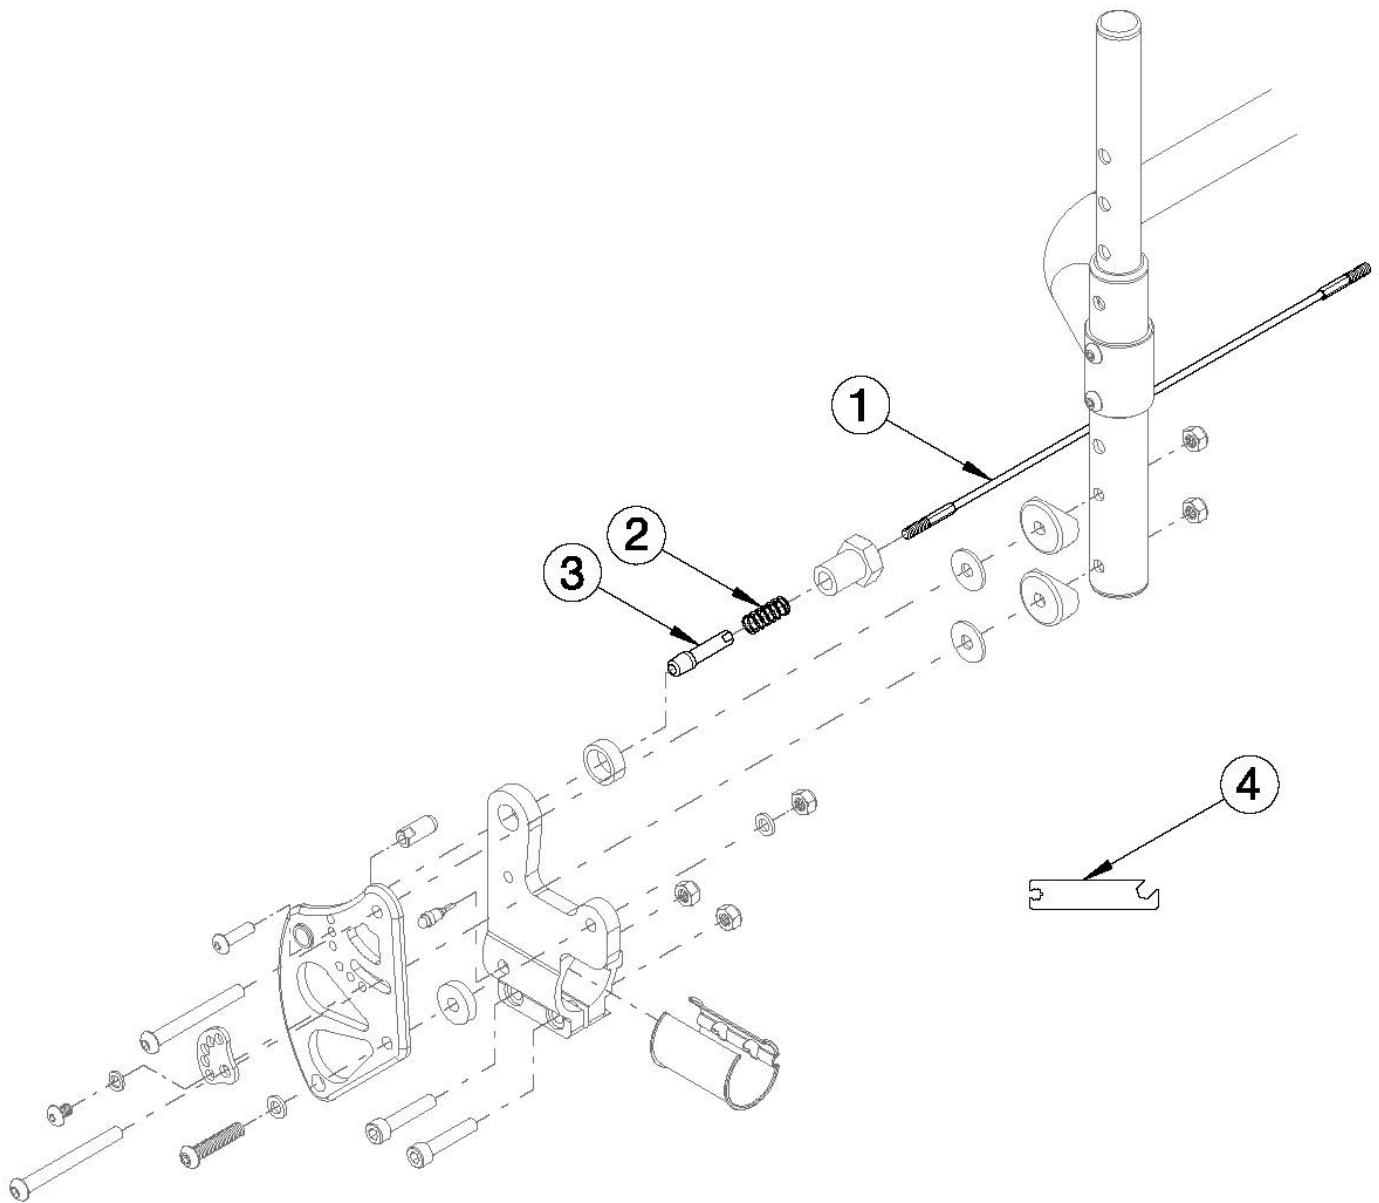

# Rogue XP Backrest Mount - Growth

*Back Release Cable based on seat width The Back Release Cable length will measure 1" less than the specified seat width*

Item Number	Part Number	Description	Quantity
1a, 3	121180	Back Release Cable 8" Wide Black with Lock Out Pins	1
1b, 3	121179	Back Release Cable 9" Wide Black with Lock Out Pins	1
1c, 3	121181	Back Release Cable 10" Wide Black with Lock Out Pins	1
1d, 3	121182	Back Release Cable, 11" Wide, Black with Lock Out Pins	1

<b>Item Number</b>	<b>Part Number</b>	<b>Description</b>	<b>Quantity</b>
1e, 3	121183	Back Release Cable, 12" Wide, Black with Lock Out Pins	1
1f, 3	121184	Back Release Cable, 13" Wide, Black with Lock Out Pins	1
1g, 3	121185	Back Release Cable, 14" Wide, Black with Lock Out Pins	1
1h, 3	121186	Back Release Cable, 15" Wide, Black with Lock Out Pins	1
1i, 3	121187	Back Release Cable, 16" Wide, Black with Lock Out Pins	1
1j, 3	121188	BACK RELEASE CABLE, 17" WIDE, BLACK with Lock Out Pins	1
1k, 3	121189	BACK RELEASE CABLE, 18" WIDE, BLACK with Lock Out Pins	1
2	000965	Backrest Cable Release Spring RG	2
3	119660	Lockout Pin	2