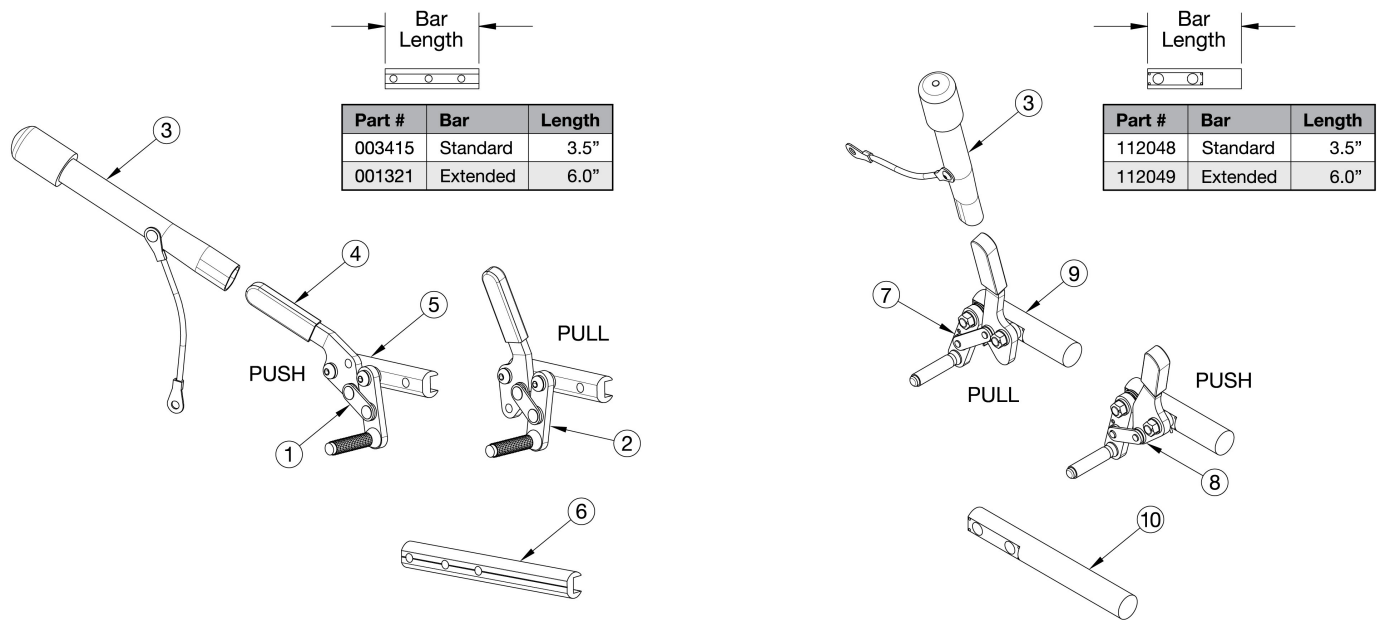

Catalyst E Wheel Locks - Push and Pull to Lock

Item Number	Part Number	Description	Quantity	Retail
1a, 4, 5	200251	Wheel Lock Push Right	1	\$37.15
1b, 4, 5	200252	Wheel Lock Push Left	1	\$37.15
2a, 4, 5	200253	Wheel Lock Pull Right	1	\$37.15
2b, 4, 5	200254	Wheel Lock Pull Left	1	\$37.15
1a, 3-5	200410	Wheel Lock Push w/ Extension Right	1	\$48.79
1b, 3-5	200411	Wheel Lock Push w/ Extension Left	1	\$48.79
2a, 3-5	200412	Wheel Lock Pull w/ Extension Right	1	\$48.79
2b, 3-5	200413	Wheel Lock Pull w/ Extension Left	1	\$48.79
3	200369	Wheel Lock Extension	1	\$17.33
4	102336	Wheel Lock Cover Plastic	1	\$2.29
5	003415	Standard Wheel Lock Bar	1	\$17.92
6	001321	Wheel Lock Mount Bar Extended <i>Used as needed</i>	1	\$10.51
8-9	115308	Wheel Lock Assembly, Push, Right with Instruction	1	\$40.98
8-9	115307	Wheel Lock Assembly, Push, Left with Instruction	1	\$40.98

Item Number	Part Number	Description	Quantity	Retail
7, 9	115305	Wheel Lock Assembly, Pull, Right with Instruction	1	\$40.98
7, 9	115306	Wheel Lock Assembly, Pull, Left with Instruction	1	\$40.98
3, 8-9	115311	Wheel Lock Assembly, Push w/ Extension, Right with Instruction	1	\$53.82
3, 8-9	115312	Wheel Lock Assembly, Push w/ Extension, Left with Instruction	1	\$53.82
3, 7, 9	115309	Wheel Lock Assembly, Pull w/ Extension, Right with Instruction	1	\$53.82
3, 7, 9	115310	Wheel Lock Assembly, Pull w/ Extension, Left with Instruction	1	\$53.82
10	112049	Wheel Lock Mount Bar Extended <i>Used as needed</i>	1	\$10.01