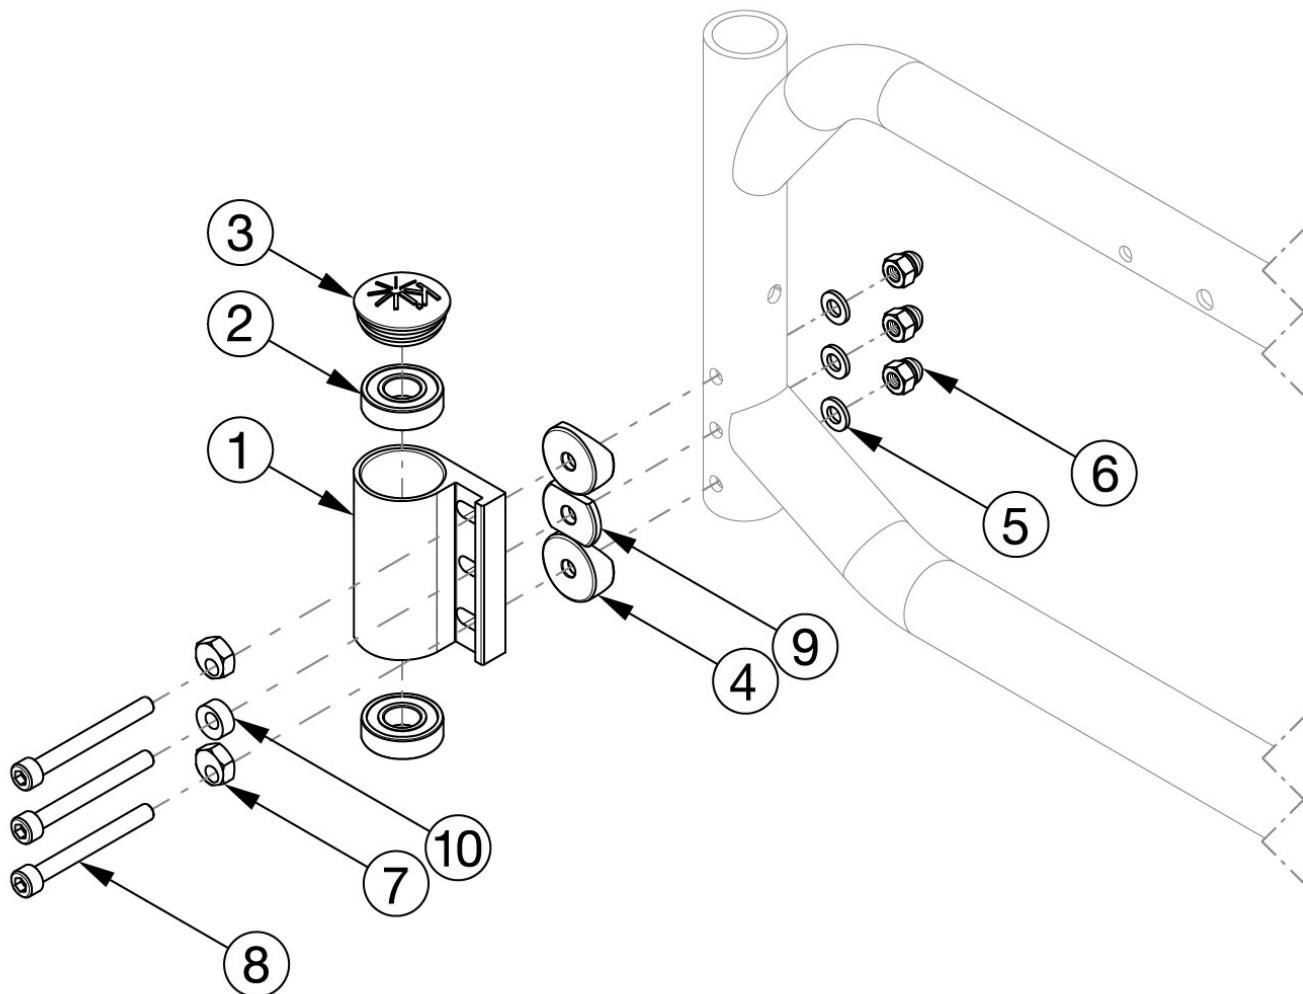

Catalyst E Caster Housing - Heavy Duty

Please Note: The shown orientation of the caster housing above is in the "Forward" position.

Item Number	Part Number	Description	Quantity
1a, 2 - 10	115830	HD Caster Housing Assembly, Black, Left, No Transit	1
1b, 2 - 10	115831	HD Caster Housing Assembly, Black, Right, No Transit	1
1a, 1b, 2 - 10	115832	HD Caster Housing Assembly, Black, PAIR, No Transit	1
1a, 2	100526	Caster Housing Left, Black, CAT/Liberty	1
1b,2	100527	Caster Housing Right, Black, CAT/Liberty	1
3	102005	Ki Caster Housing Cap	1
4	000056	Saddle 1 1/8"	2

Item Number	Part Number	Description	Quantity
5	100746	M6 Flat Washer Blk Zn	3
6	100558	M6 Nyl Ins Domed Cap L/N Zc	3
7	100510	Eccentric Washer	2
8	111814	SHCS, M6x1.0X55, CLS10.9, PT, BLZ,DIN912, Custom	3
9	111813	1 1/8" Half Saddle	1
10	111544	Eccentric Washer, 0.50" Diameter	1