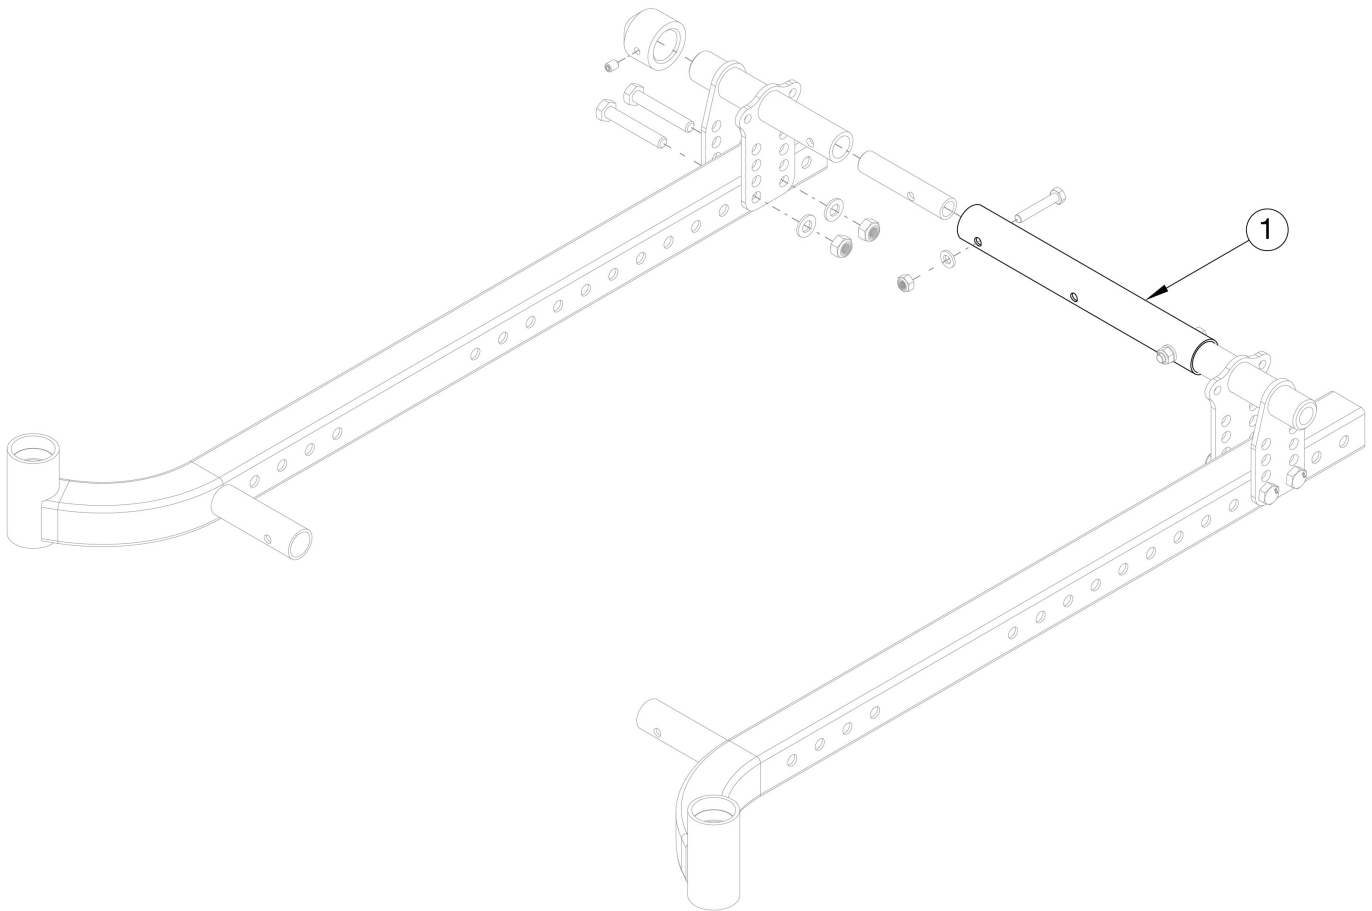

# CR45 Axle Plate - Growth

*Has your width changed? If yes, please select accordingly.*

Item Number	Part Number	Description	Quantity
1a	112450	Frame Strut Tube 14W	1
1b	112451	Frame Strut Tube 15W	1
1c	112452	Frame Strut Tube 16W	1
1d	112453	Frame Strut Tube 17W	1
1e	112454	Frame Strut Tube 18W	1
1f	112455	Frame Strut Tube 19W	1
1g	112456	Frame Strut Tube 20W	1
1h	112457	Frame Strut Tube 21W	1
1i	112458	Frame Strut Tube 22W	1