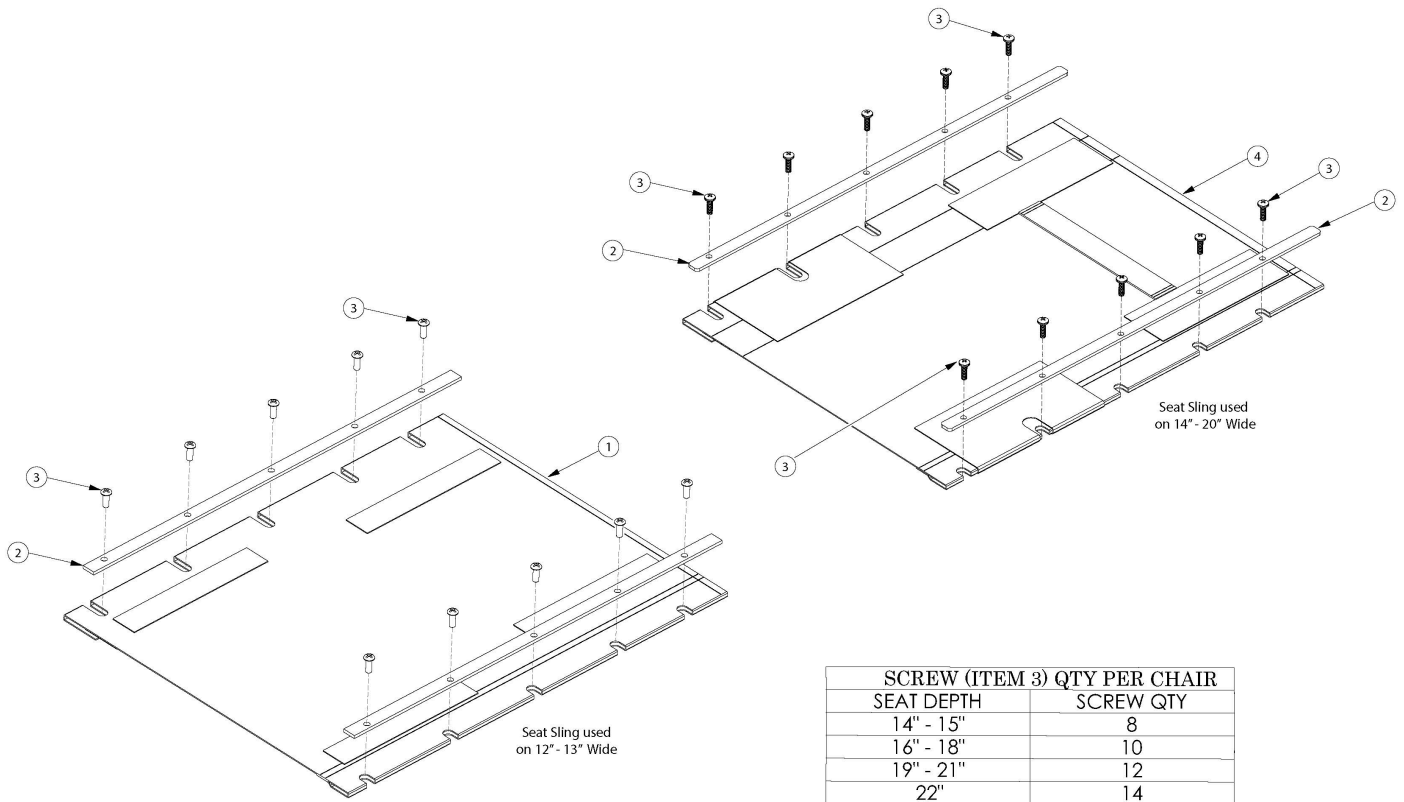

Rogue Seat Upholstery - Growth

Seat upholstery width measures approximately 1" less than the chair size. Seat upholstery depth measures true to the chair size.

Item Number	Part Number	Description	Quantity
1a	101516	Seat Upholstery Rigid 1214	1
1b	101517	Seat Upholstery Rigid 1215	1
1c	101518	Seat Upholstery Rigid 1216	1
1d	101519	Seat Upholstery Rigid 1217	1
1e	101520	Seat Upholstery Rigid 1218	1
1f	101569	Seat Upholstery Rigid 1219	1
1g	101523	Seat Upholstery Rigid 1314	1
1h	101524	Seat Upholstery Rigid 1315	1
1i	101525	Seat Upholstery Rigid 1316	1
1j	101526	Seat Upholstery Rigid 1317	1
1k	101527	Seat Upholstery Rigid 1318	1

Item Number	Part Number	Description	Quantity
1l	101571	Seat Upholstery Rigid 1319	1
1m	101572	Seat Upholstery Rigid 1320	1
2e	000241	Seat Rail 14" Deep Rigid/Liberty	2
2f	000242	Seat Rail 15" Deep RIGID	2
2g	000243	Seat Rail 16" Deep Rigid/Liberty	2
2h	000244	Seat Rail 17" Deep RIGID	2
2i	000245	Seat Rail 18" Deep Rigid/Liberty	2
2j	000246	Seat Rail 19" Deep RIGID	2
2k	000247	Seat Rail 20" Deep Rigid/Liberty	2
2l	000552	Seat Rail 21" Deep RIGID	2
2m	000553	Seat Rail 22" Deep RIGID	2
3	100734	M5 x 16 PHMS ZC	14
4a	101000	Seat Upholstery Rigid/Liberty 1414	1
4b	101005	Seat Upholstery Rigid 1415	1
4c	101012	Seat Upholstery Rigid/Liberty 1416	1
4d	101019	Seat Upholstery Rigid 1417	1
4e	101026	Seat Upholstery Rigid/Liberty 1418	1
4f	101033	Seat Upholstery Rigid 1419	1
4g	101074	Seat Upholstery Rigid/Liberty 1420	1
4h	101001	Seat Upholstery Rigid/Liberty 1514	1
4i	101006	Seat Upholstery Rigid 1515	1
4j	101013	Seat Upholstery Rigid/Liberty 1516	1
4k	101020	Seat Upholstery Rigid 1517	1
4l	101027	Seat Upholstery Rigid/Liberty 1518	1
4m	101034	Seat Upholstery Rigid 1519	1
4n	101040	Seat Upholstery Rigid/Liberty 1520	1
4o	101002	Seat Upholstery Rigid/Liberty 1614	1
4p	101007	Seat Upholstery Rigid 1615	1