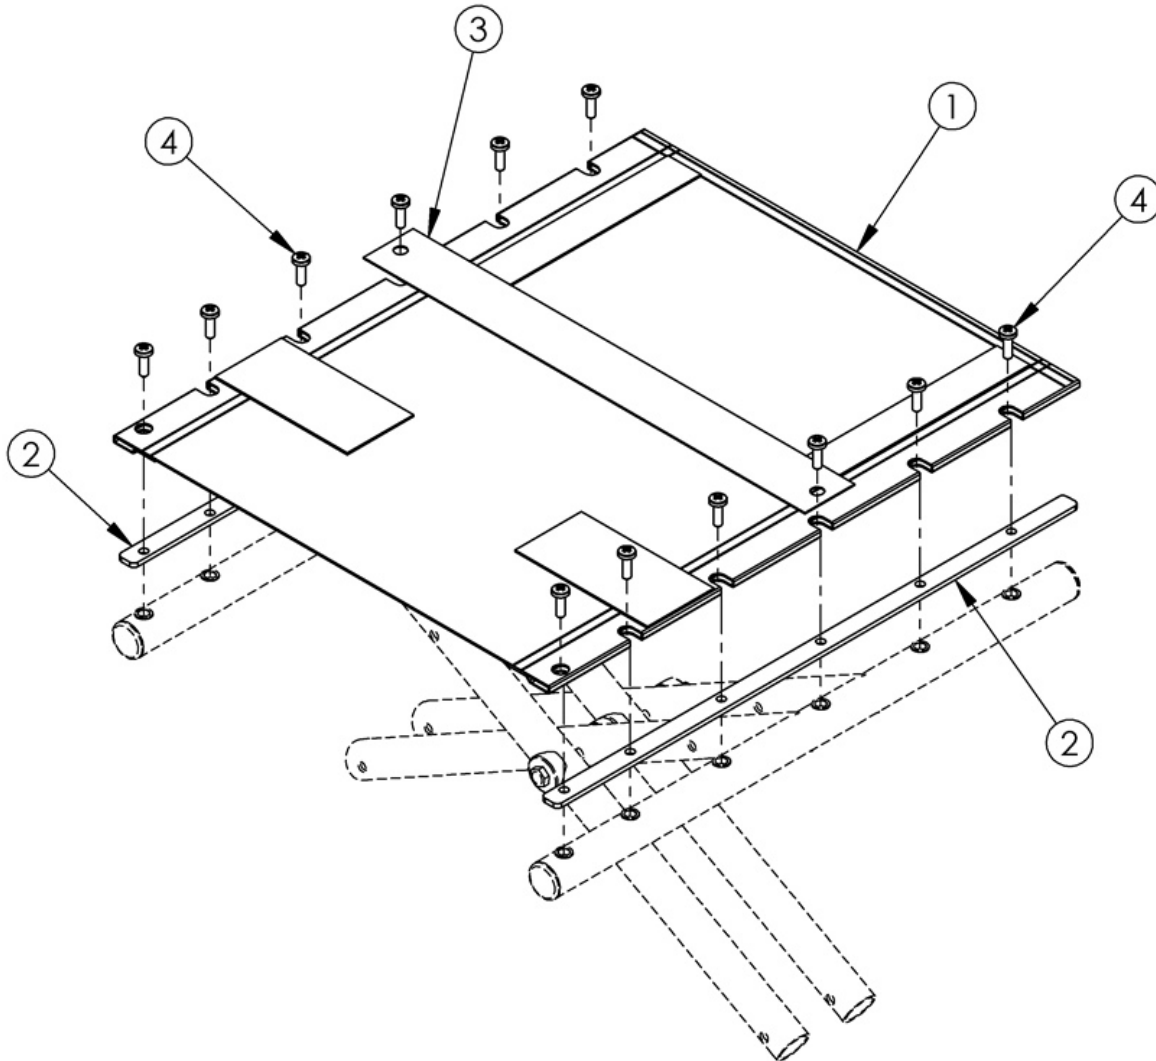

Catalyst Seat Upholstery

SCREW (ITEM 4) QTY PER CHAIR	
SEAT DEPTH	SCREW QTY
14" - 15"	10
16" - 17"	12
18" - 19"	14
20"	16

Seat upholstery width measures approximately 2.5" less than the chair size. Seat upholstery depth measures true to the chair size. If adding seat upholstery, rails and screws are needed.

Item Number	Part Number	Description	Quantity
1a	100093	Seat Upholstery Cat 1414	1

Item Number	Part Number	Description	Quantity
1b	100094	Seat Upholstery Cat 1415	1
1c	100095	Seat Upholstery Cat 1416	1
1d	100096	Seat Upholstery Cat 1417	1
1e	100097	Seat Upholstery Cat 1418	1
1f	100896	Seat Upholstery Cat 1419	1
1g	100136	Seat Upholstery Cat 1420	1
1h	100098	Seat Upholstery Cat 1514	1
1i	100099	Seat Upholstery Cat 1515	1
1j	100100	Seat Upholstery Cat 1516	1
1k	100101	Seat Upholstery Cat 1517	1
1l	100102	Seat Upholstery Cat 1518	1
1m	100103	Seat Upholstery Cat 1519	1
1n	100104	Seat Upholstery Cat 1520	1
1o	100105	Seat Upholstery Cat 1614	1
1p	100106	Seat Upholstery Cat 1615	1
1q	100107	Seat Upholstery Cat 1616	1
1r	100108	Seat Upholstery Cat 1617	1
1s	100109	Seat Upholstery Cat 1618	1
1t	100110	Seat Upholstery Cat 1619	1
1u	100111	Seat Upholstery Cat 1620	1
1v	100112	Seat Upholstery Cat 1714	1
1w	100113	Seat Upholstery Cat 1715	1
1x	100114	Seat Upholstery Cat 1716	1
1y	100115	Seat Upholstery Cat 1717	1
1z	100116	Seat Upholstery Cat 1718	1
1aa	100117	Seat Upholstery Cat 1719	1
1ab	100118	Seat Upholstery Cat 1720	1
1ac	100119	Seat Upholstery Cat 1814	1