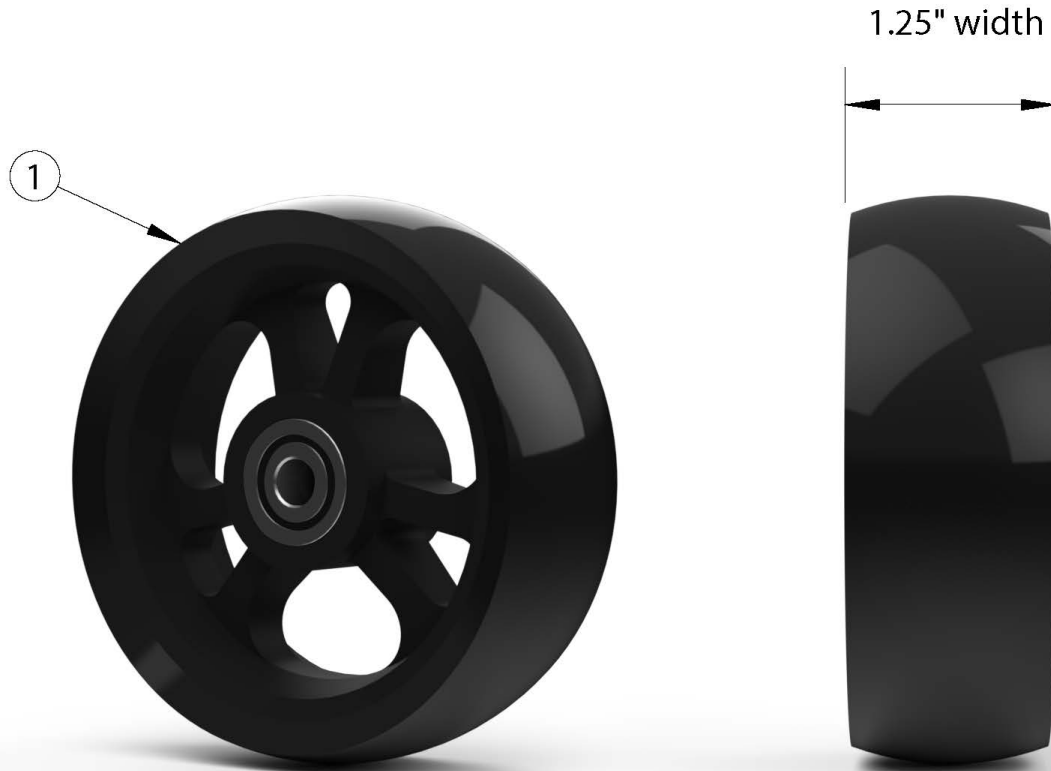

Clik Casters - 1.25" Soft Roll (Poly)

If changing size of casters, new forks may be needed.

Item Number	Part Number	Description	Quantity
1a	100809	Caster 4 x 1.25" Soft Roll <i>Replaced part number 100517</i>	1
1b	100807	Caster 5 x 1.25" Soft Roll <i>Replaced part number 100518</i>	1
1c	100786	Caster 6 x 1.25" Soft Roll <i>Replaced part number 100521</i>	1