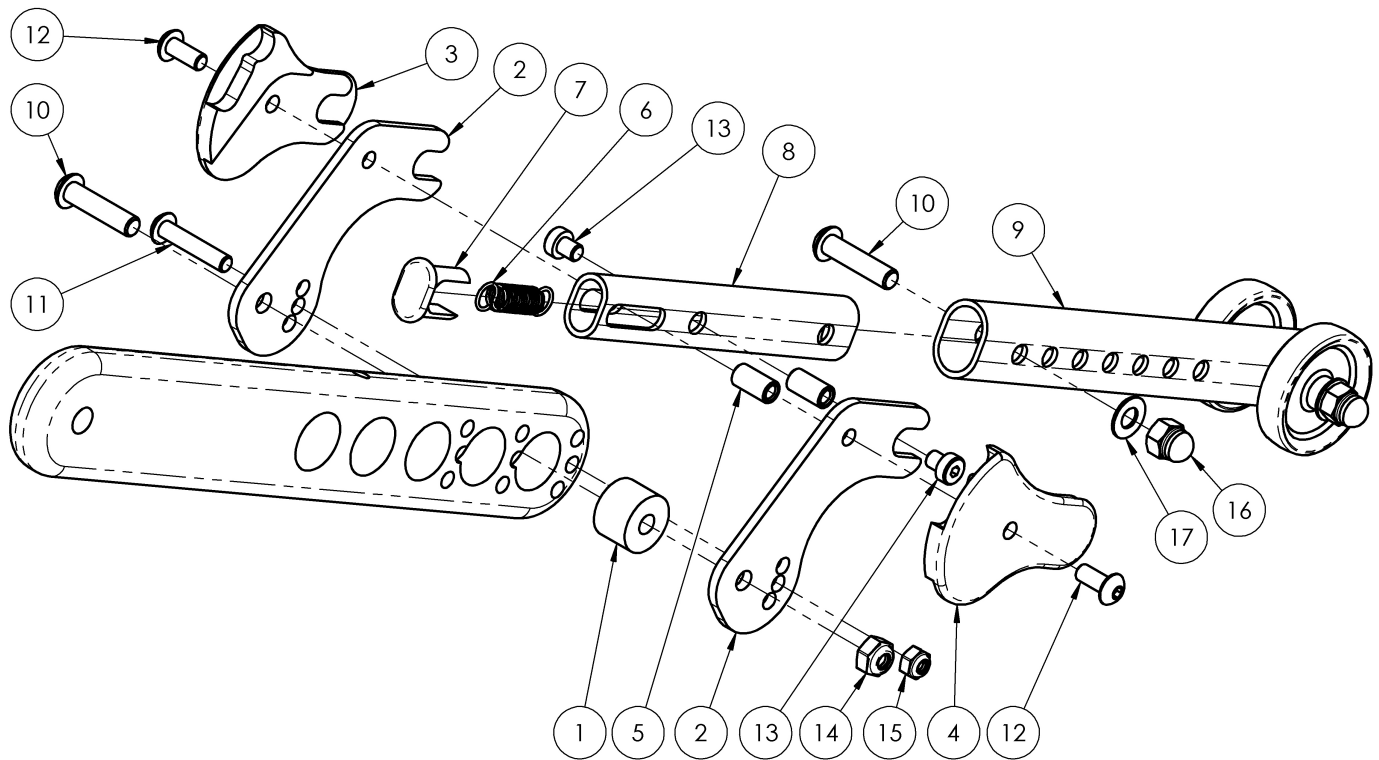

Flip Rear Anti-Tip

Item Number	Part Number	Description	Quantity
1-7, 8a, 9a, 10-17	505580	Anti-Tip Kit, 12" FLIP EACH	1
1-7, 8a, 9a, 10-17	502886	Anti-Tip Kit, 12" FLIP PAIR	1
1-7, 8a, 9b, 10-17	505581	Anti-Tip Kit, 16" FLIP EACH	1
1-7, 8a, 9b, 10-17	502887	Anti-Tip Kit, 16" FLIP PAIR	1
1-7, 8b, 9b, 10-17	505582	Anti-Tip Kit, 20-24" FLIP EACH	1
1-7, 8b, 9b, 10-17	502888	Anti-Tip Kit, 20-24" FLIP PAIR	1
1	001906	Bushing, Anti-tip	1
2	001907	Anti-Tip Bracket	2
3	001908	Cover, Anti-Tip, R	1
4	001909	Cover, Anti-Tip, L	1
5	001910	Spring Anchor, Index, Anti-Tip	2
6	001911	Spring, Ext, .31OD x 1.16LG x .038W	1

Item Number	Part Number	Description	Quantity
7	001912	Cap, Tube, Anti-Tip	1
8a	001913	Tube, Anti-Tip, Short <i>Commonly used with 12" or 16" rear wheels</i>	1
8b	001914	Tube, Anti-Tip, Long <i>Commonly used with 20" - 24" rear wheels</i>	1
9b	119675	Extension Assembly, Anti-Tip, Long <i>Includes entire lower anti-tip.</i>	1
10	101593	M6 x 25 BTN SHCS BLKZC	2
11	102616	M5 X 25 BHCS BLK ZC	1
12	102799	M5 x 12, BHCS, BZ w/Patch	2
13	102796	M5 x 6, Low SHCS, Blk Zn	2
14	100658	M6 Nylock Nut Blk Zn	1
15	100657	M5 Nylock Nut Blk Zn	1
16	100558	M6 Nyl Ins Domed Cap L/N Zc	1
17	102803	Washer Flat .250 X .500 X .027 Hx Blz	1