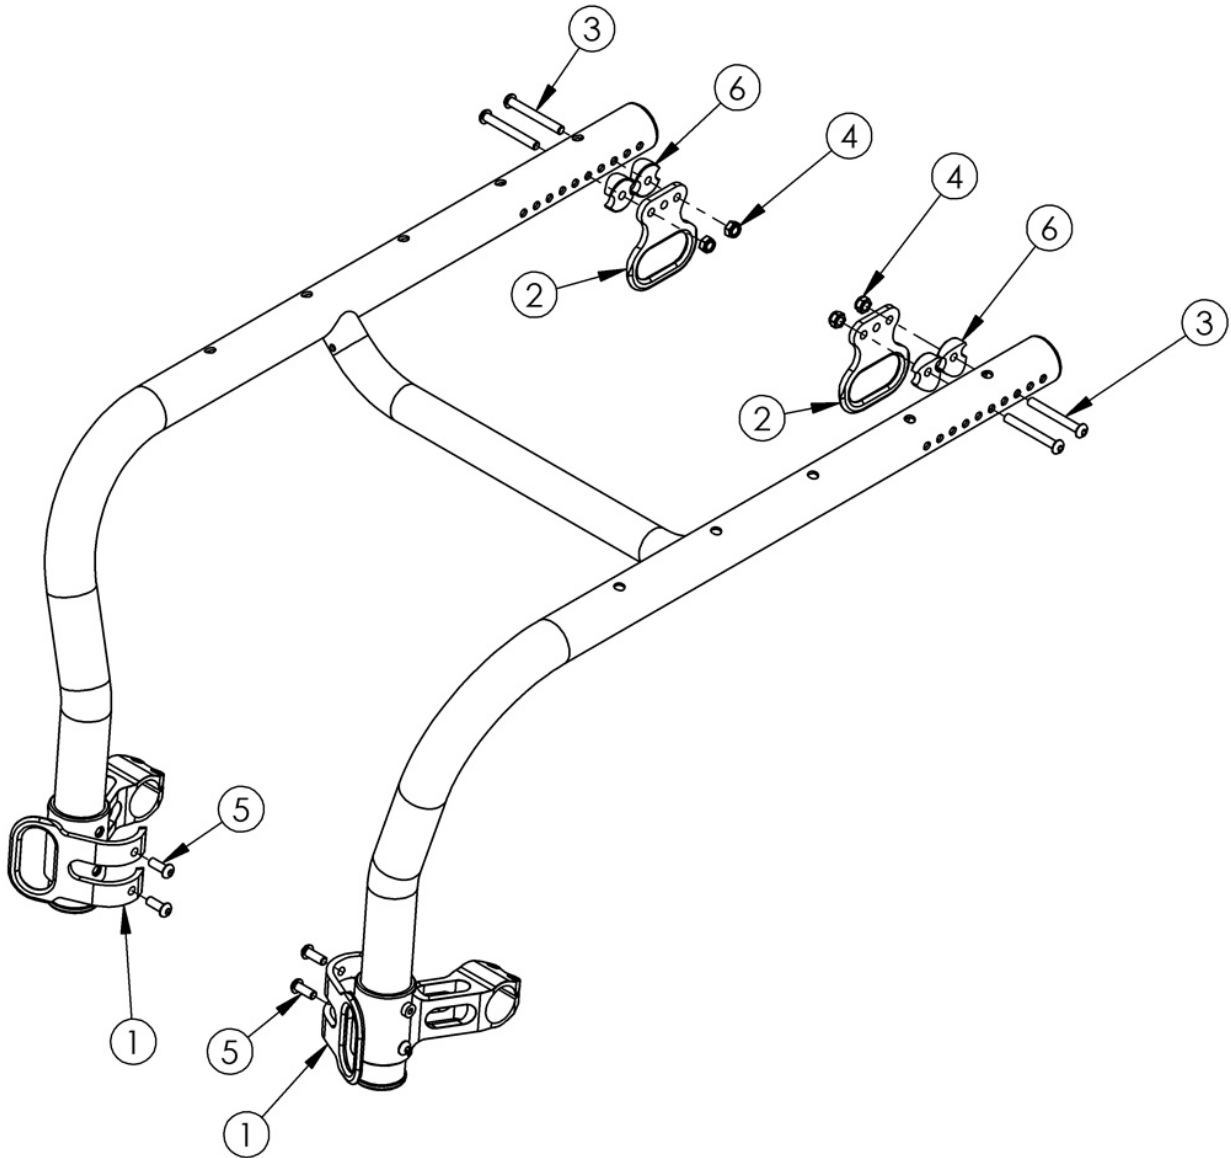

# **(Discontinued) Tsunami Transit**

*This Tsunami Transit is discontinued and was used on serial numbers prior to TSTR004553 (if ordered on chair). <p> Not available with Heavy Duty Option*

Item Number	Part Number	Description	Quantity	Retail
3	003232	M6 x 55 BHCS Blk Zc	4	\$8.94
4	100658	M6 Nylock Nut Blk Zn	4	\$1.05
5	101708	M6 x 14 BTN SHCS BLKZC w/Patch	4	\$1.58

Item Number	Part Number	Description	Quantity	Retail
6	000248	Saddle 1.375"	4	\$1.58