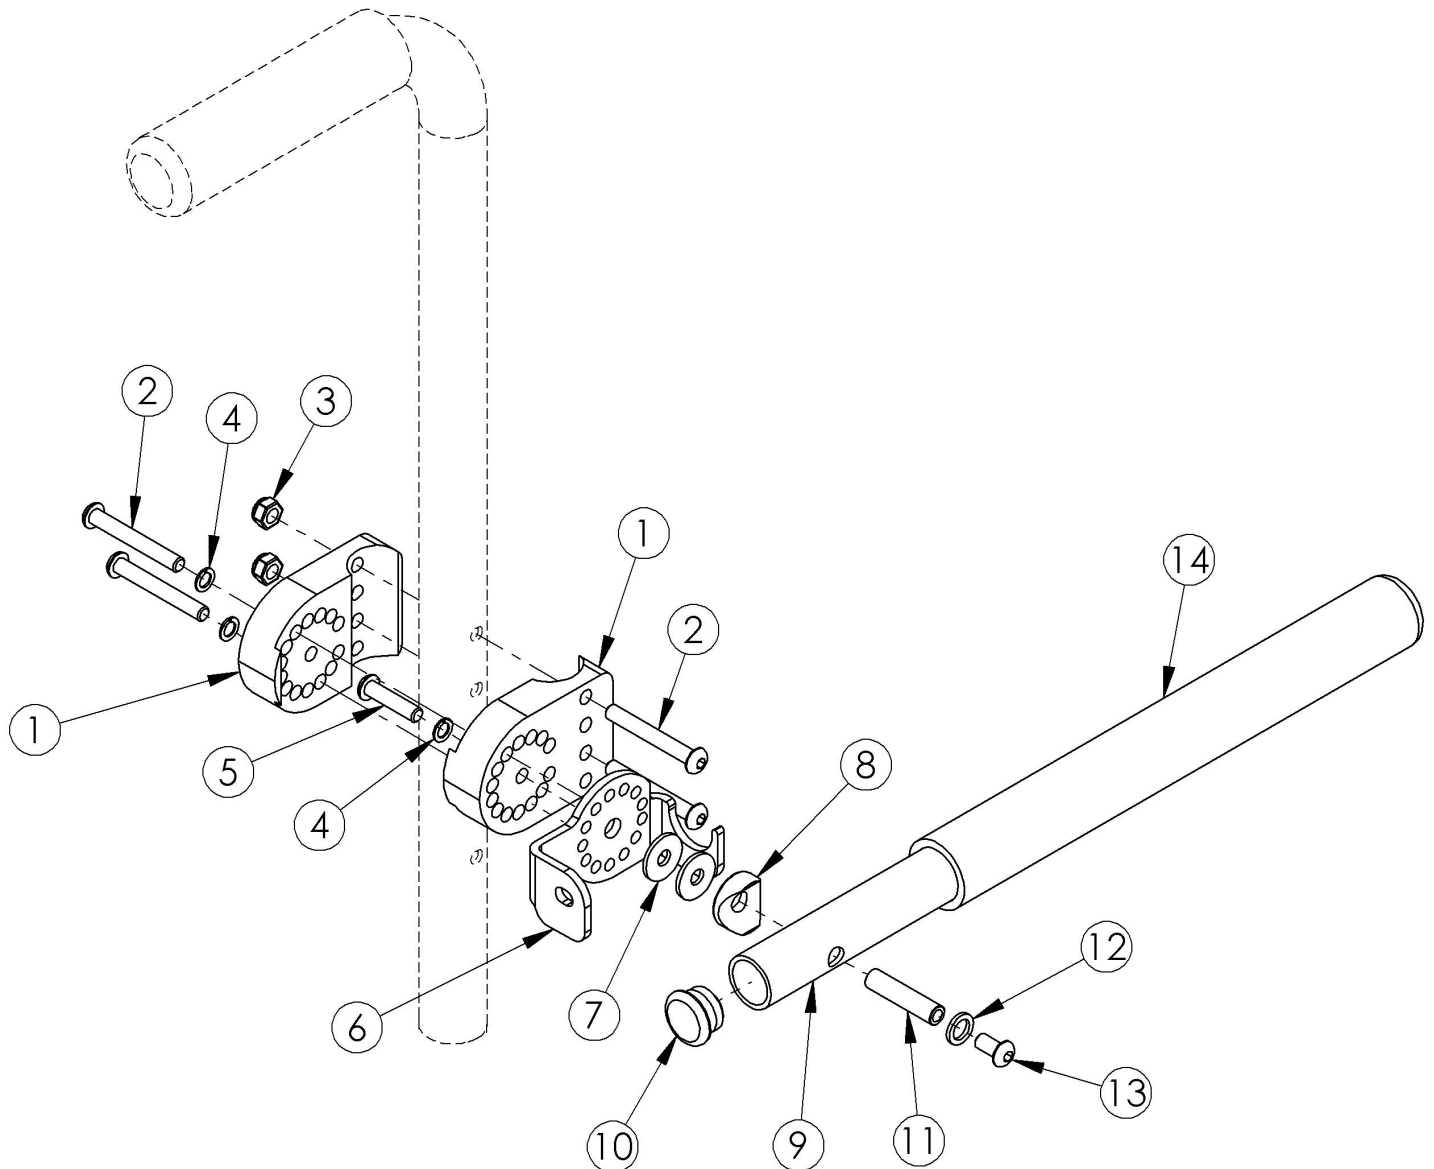

# Discontinued Angle Adjustable Non Locking Tubular Flip Up Armrest

*This Angle Adjustable Non Locking Tubular Flip Up Armrest is discontinued. Please contact Customer Service for more information.*

Item Number	Part Number	Description	Quantity	Retail
1-5, 6b, 7-14	101209	(Discontinued) Non Locking Flip Up Arm Assm Left	1	\$214.68
1-5, 6a, 7-14	101210	(Discontinued) Non Locking Flip Up Arm Assm Right	1	\$214.68
1	000901	Flip Up Armrest Clamp	2	\$54.48
2	100670	M6 x 45 BTN SHCS BLK ZC	4	\$1.58

Item Number	Part Number	Description	Quantity	Retail
3	100658	M6 Nylock Nut Blk Zn	2	\$1.05
4	101835	M6 Lock Washer Blk Zn	3	\$0.53
5	101593	M6 x 25 BTN SHCS BLKZC	1	\$1.58
6a	000672R	Flip Up Armrest Pivot Right	1	\$55.70
6b	000672L	Flip Up Armrest Pivot Left	1	\$55.70
7	101098	Flip Up Armrest Washer	2	\$1.11
8	000697	Saddle 7/8"	1	\$1.15
9, 14	501022	Arm Tube Assm Non Locking Flip	1	\$37.60
10	100803	Tube End Plug 7/8"	2	\$1.58
11	000347	M6 x 1.0 Threaded Barrel	1	\$9.06
12	101701	Washer 3.315/.350 x .425/.525 x .059/.067 18-8 F/W	1	\$2.63
13	100667	M6 x 12 BTN SHCS BLKZC w/Patch	1	\$1.58