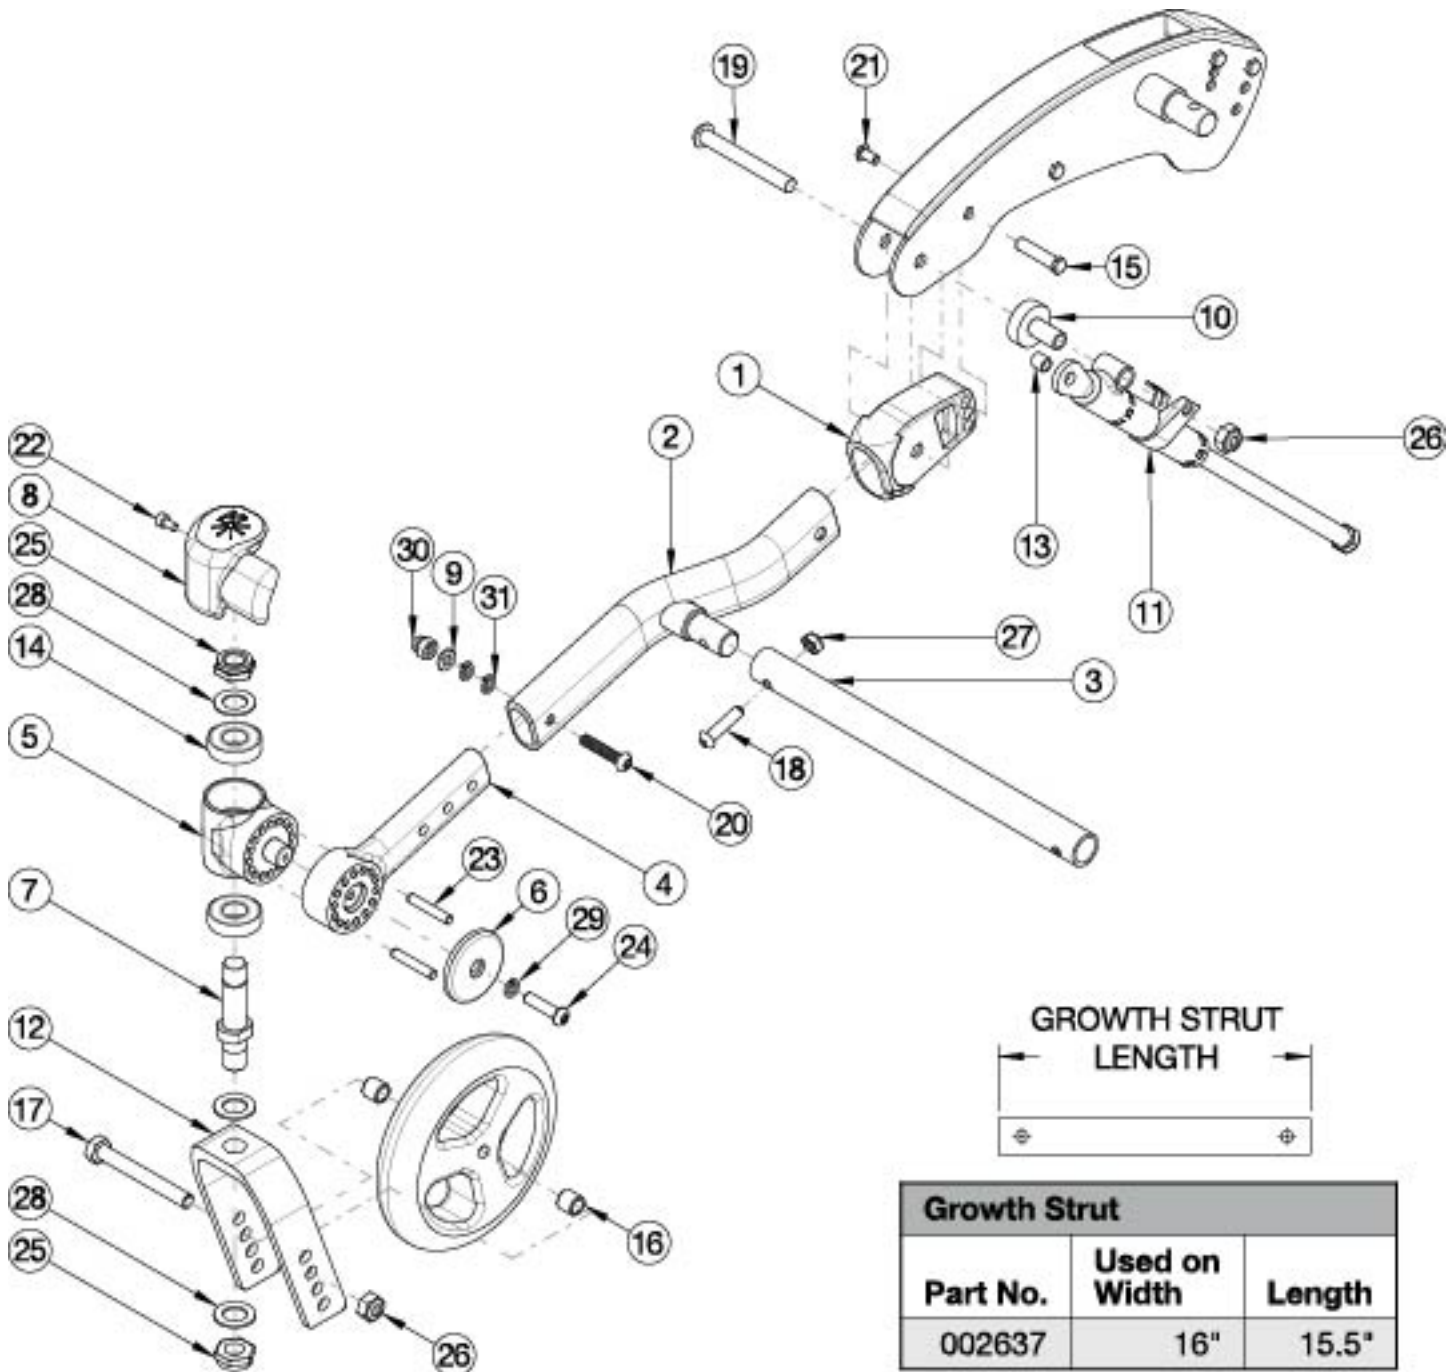

Flip for x:panda Caster Arm

If chair was invoiced prior to 5/1/2024, the Lower Caster Arm Assembly for both sides is required when replacement caster barrel, caster arm, or caster arm cover are requested.

Item Number	Part Number	Description	Quantity
10, 11a, 13, 19, 26	503213	Mechlock Replacement Kit, 45° Right	1
10, 11b, 13, 19, 26	503214	Mechlock Replacement Kit, 45° Left	1

Item Number	Part Number	Description	Quantity
10, 11a, 11b, 13, 19, 26	502797	Mechlock Replacement Kit, 45° PAIR FLIP	1
16a, 17a, 26	502653	Caster Attachment Hardware Kit CAT/FCS	1
16b, 17b, 26	502654	Caster Attachment Hardware Kit for 6" and 7" Wide Fork, CAT/FCS	1
5, 14	502801	Caster Barrel with bearings FLIP	1
7, 12a, 25, 28	502803	Fork Assembly 6" FLIP	1
7, 12b, 25, 28	502804	Fork Assembly 6" Wide FLIP	1
7, 12c, 25, 28	502805	Fork Assembly 7" FLIP	1
1, 2, 4-6, 8a, 9, 14, 15, 18-24, 26, 27, 29-31	502799_ _ _	Caster Arm Assembly, Right	1
1, 2, 4-6, 8b, 9, 14, 15, 18-24, 26, 27, 29-31	502800_ _ _	Caster Arm Assembly, Left	1
4-6, 8a, 14, 22-24, 29	113927	Lower Caster Arm Assembly, Right	1
4-6, 8b, 14, 22-24, 29	113928	Lower Caster Arm Assembly, Left	1
1, 2	503673_ _ _	Front Frame Tube Weldment w/Adjuster, Flip	1
3	002637	Frame Growth Strut 15.5"	1
4	122586	Caster Arm	1
6	122588	Caster Arm Cover	1
7	501208	Caster Stem, Ped Tilt	1
8a	002651	Wear Pad, Caster, Right	1
8b	002652	Wear Pad, Caster, Left	1
9	100746	M6 Flat Washer Blk Zn <i>Not used if transit is present</i>	1
10	001865	Spacer, Mechlock	1
11a	001861	Mechlock, 158mm, Right	1
11b	001862	Mechlock, 158mm, Left	1
12a	501210	Caster Fork 6" Flip	1
12b	501211	Caster Fork 6" Wide Flip	1
12c	501212	Caster Fork 7" Flip	1
12d	501213	Caster Fork 7" Wide Flip	1