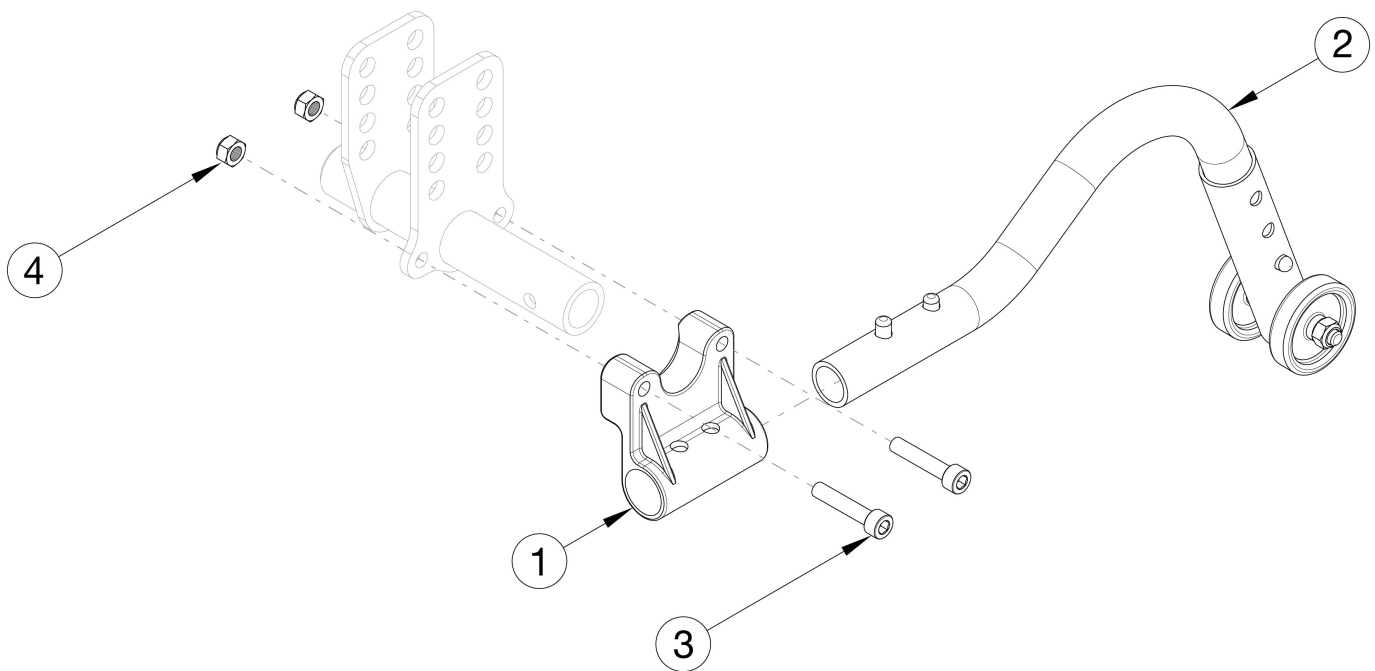

CR45 Rear Anti-Tips

Item Number	Part Number	Description	Quantity
1, 2a, 3, 4	116478	Anti-Tip Assembly, 12" Wheel with Receiver, CR45	1
1, 2b, 3, 4	116479	Anti-Tip Assembly, 16" Wheel with Receiver, CR45	1
1, 2c, 3, 4	116480	Anti-Tip Assembly, 20" Wheel with Receiver, CR45	1
1, 2d, 3, 4	116481	Anti-Tip Assembly, 22" - 24" Wheel with Receiver, CR45	1
1	112496	Anti-Tip Receiver, CR45	2
2a	112499	CR45 Low Long Anti-Tip Assembly	2
2b	112498	CR45 Low Short Anti-Tip Assembly	2
2c	004078	Anti-Tip Assembly, 20", Liberty / Arc	2
2d	004079	Anti-Tip Assembly, 22-24" Liberty / 16" Arc	2
3	102627	M6 X 30 SHCS BLK ZC	4
4	100658	M6 Nylock Nut Blk Zn	4