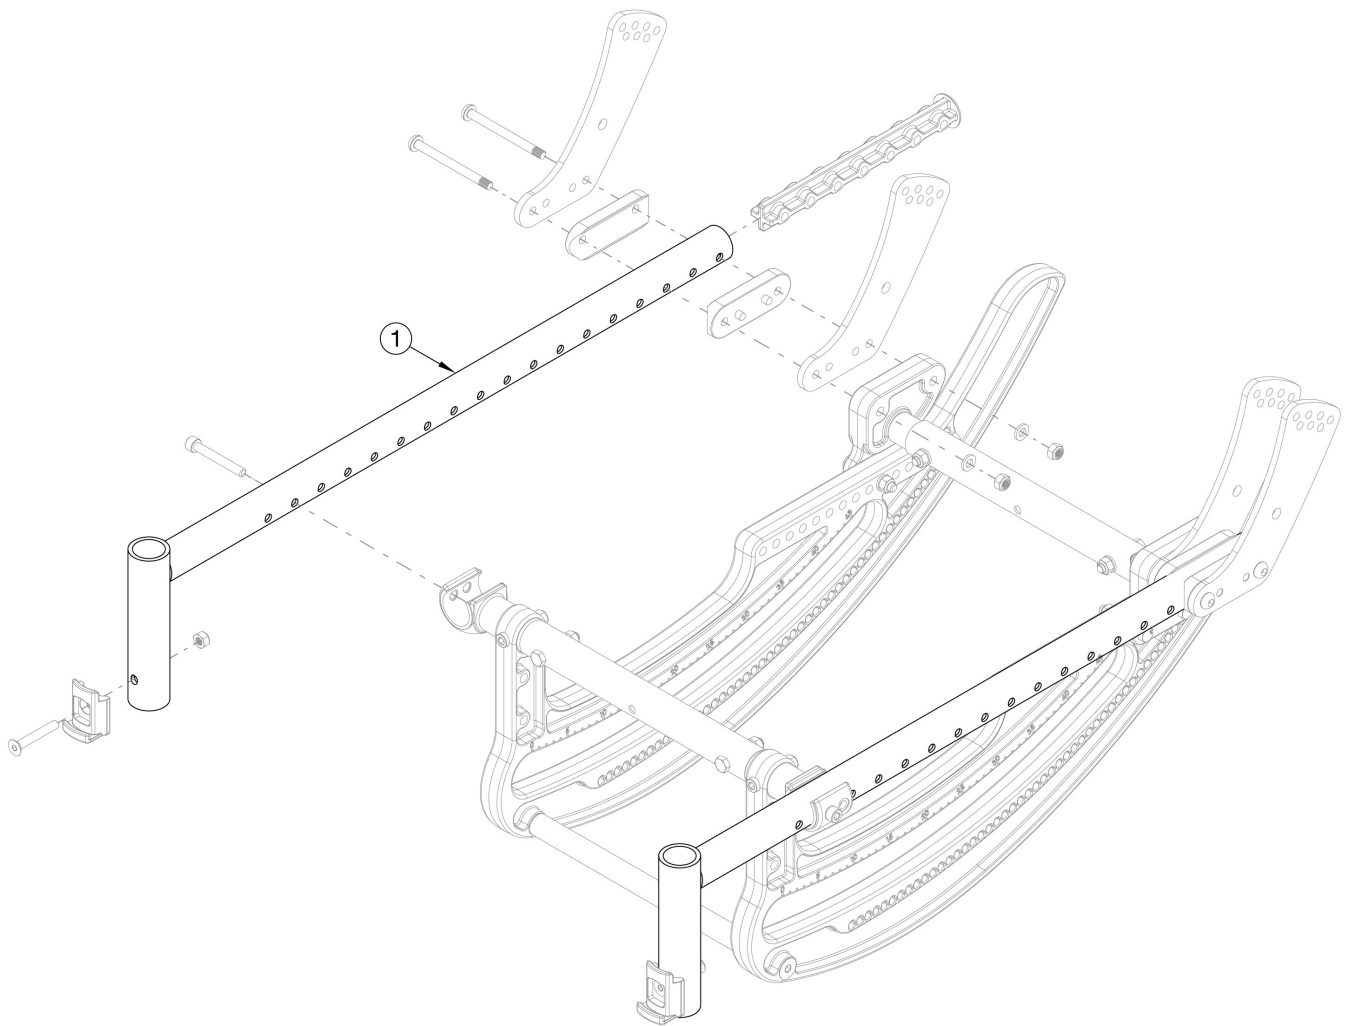

CR45 Seat Frame - Growth

Has your Seat Depth changed? Will your current Seat Tube work? If not, please select accordingly.

Item Number	Part Number	Description	Quantity
1a	112446	Short Seat Tube	2
1b	112447	Medium Seat Tube	2
1c	112448	Long Seat Tube	2