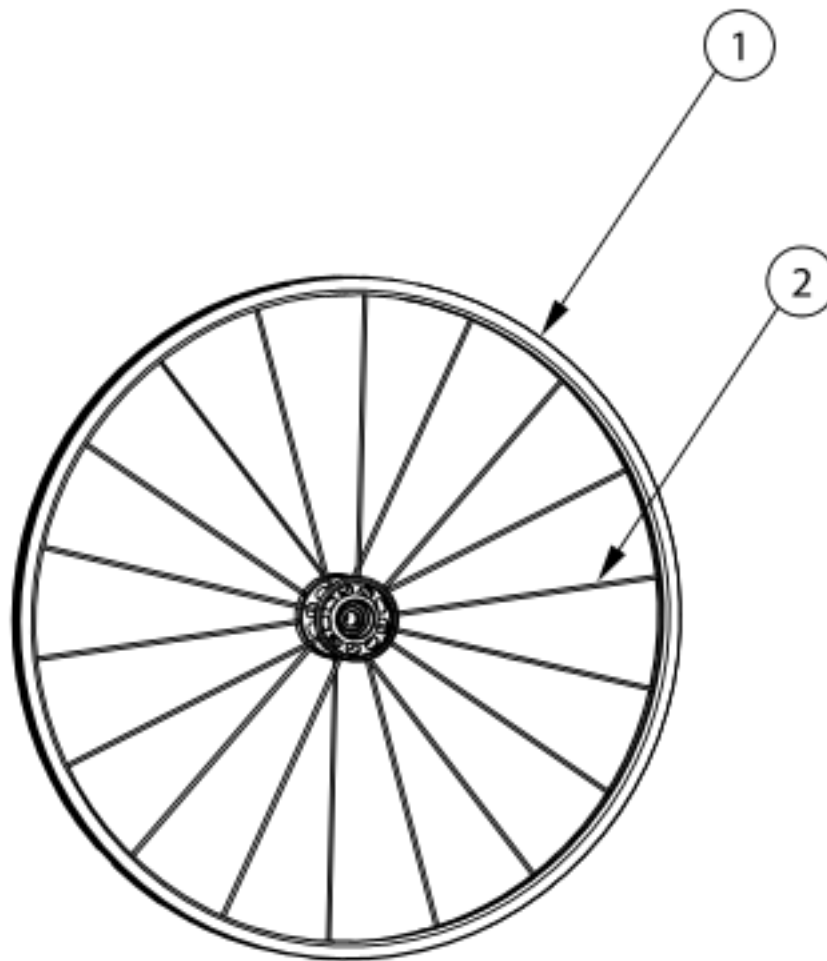

## Catalyst 5Vx Wheels - MAXX Performance Spoke

*If changing wheel size and anti-tips are present, new anti-tips may be required. If changing wheel style, new axles may be needed.*

<p>

*If Drum Brake is present, see MAXX Spoke for Drum Brake page.*

Item Number	Part Number	Description	Quantity	Retail
1a	108244	Wheel 20" MAXX Performance Spoke, Black Hub/Rim/Spokes	1	\$157.59
1b	105135	Wheel 22" MAXX Performance Spoke, Black Hub/Rim/Spokes	1	\$131.33
1c	105136	Wheel 24" MAXX Performance Spoke, Black Hub/Rim/Spokes	1	\$147.08
1d	107436	Wheel 25" MAXX Performance Spoke, Black Hub/Rim/Spokes	1	\$183.86
1e	107437	Wheel 26" MAXX Performance Spoke, Black Hub/Rim/Spokes	1	\$183.86
2a	109274	Replacement Spoke MAXX Performance Spoke 20"	1	\$4.38

<b>Item Number</b>	<b>Part Number</b>	<b>Description</b>	<b>Quantity</b>	<b>Retail</b>
2b	107407	Replacement Spoke MAXX Performance Spoke 22"	1	\$4.47
2c	107408	Replacement Spoke MAXX Performance Spoke 24"	1	\$4.47
2d	107409	Replacement Spoke MAXX Performance Spoke 25"	1	\$4.38
2e	107410	Replacement Spoke MAXX Performance Spoke 26"	1	\$4.38

<sup>1</sup> 12" and 16" Mag Wheels are sold as a combination Wheel and Tire assembly