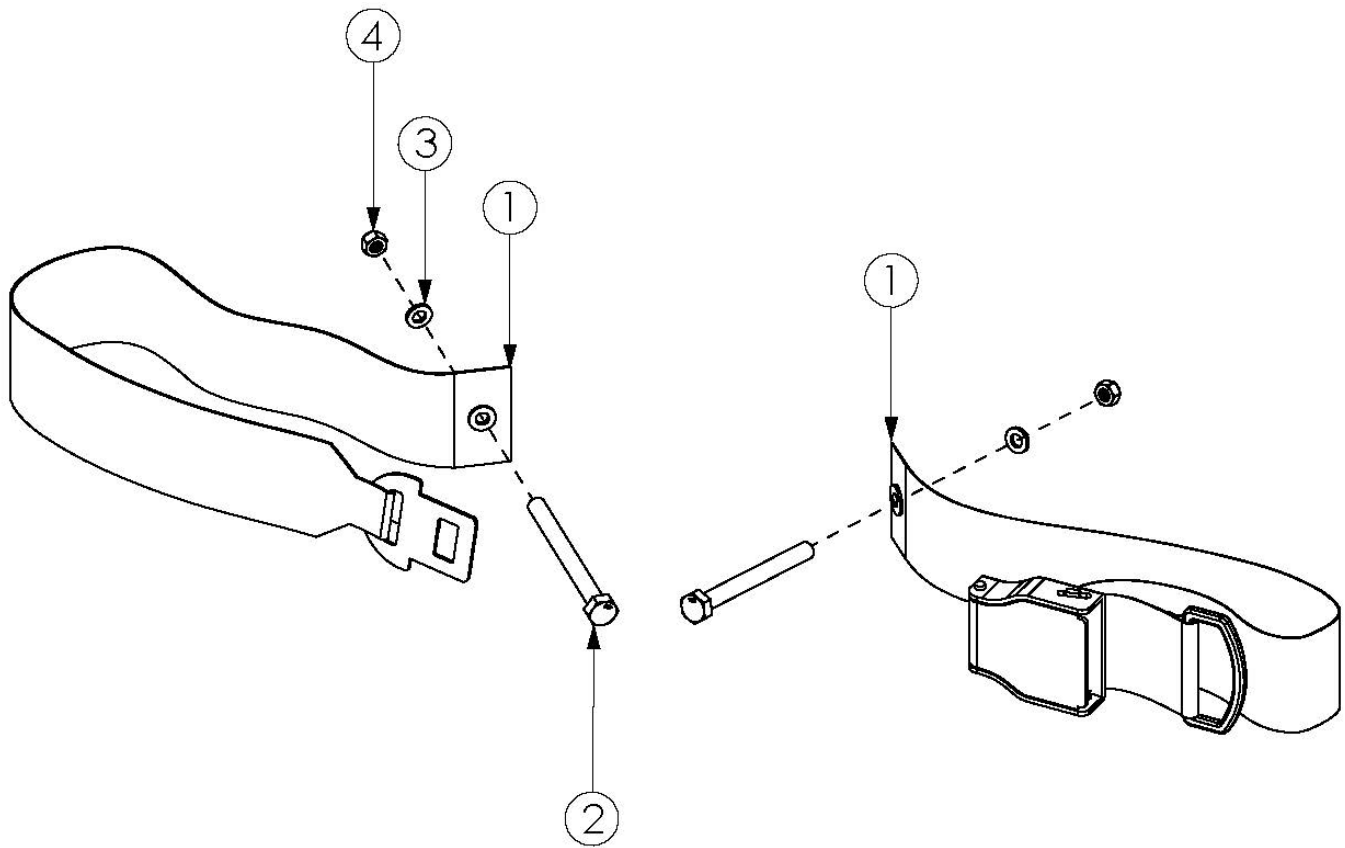

Clik Pelvic Positioning Belts - 2" Airline Buckle

Item Number	Part Number	Description	Quantity
1, 2, 3, 4	111404	Belt Pelvic Positioning 2" Airline Buckle 50", Clik/Ethos	1
1	100594	Belt Pelvic Positioning 2" Airline Buckle 50"	1
2	100670	M6 x 45 BTN SHCS BLK ZC	2
3	100746	M6 Flat Washer Blk Zn	2
4	100658	M6 Nylock Nut Blk Zn	2