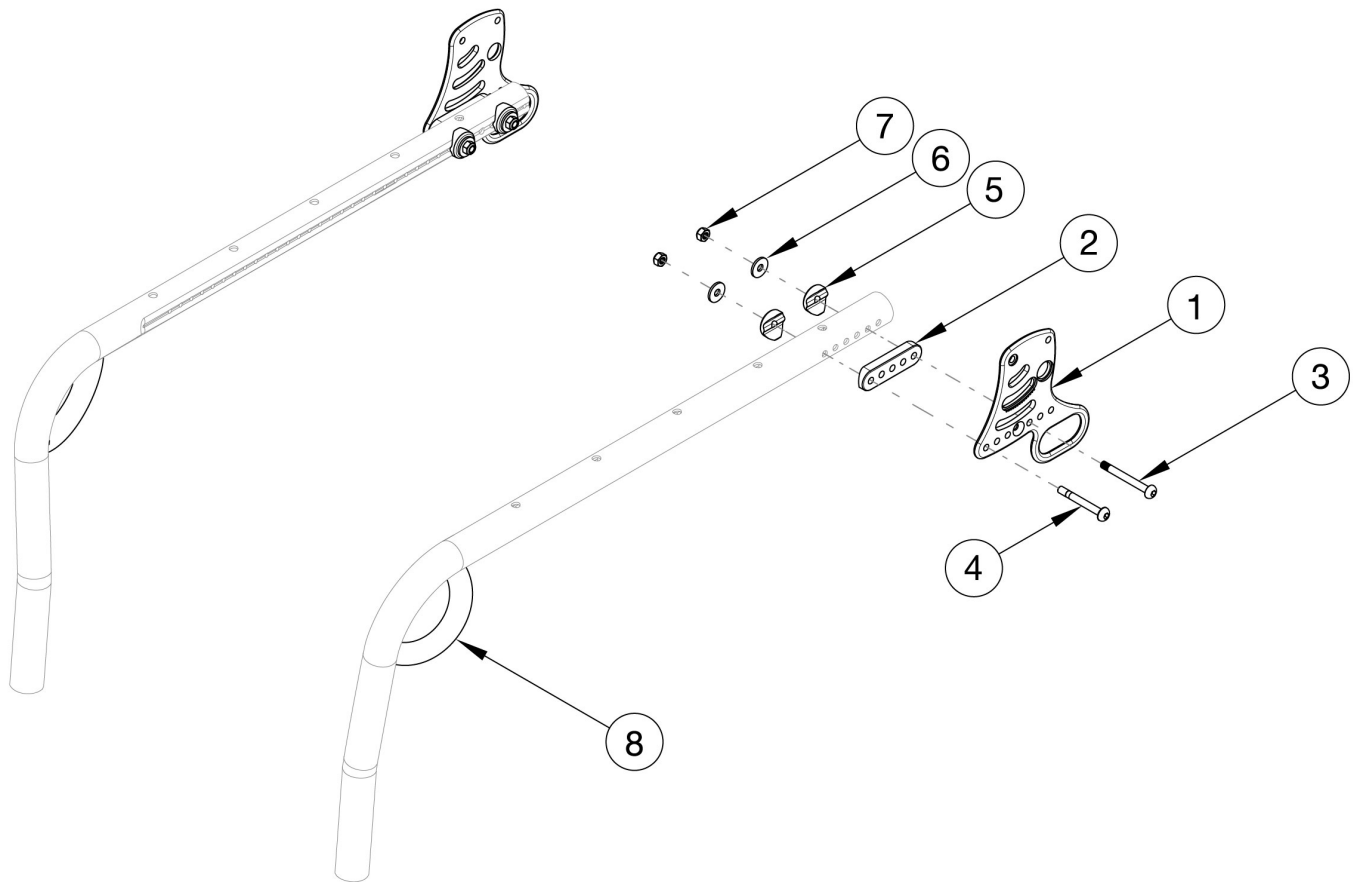

Ethos Transit

Ethos Transit cannot be retrofitted. If needing to add transit, please contact Customer Service for a Replacement Seat Frame. Utilize if chair has Rigid Locking Fold Down Back.

Item Number	Part Number	Description	Quantity
1a	115552	Back Plate, Transit, Right, Black	1
1b	115553	Back Plate, Transit, Left, Black	1
2	003848	Back Bracket Saddle 1 1/8" <i>Used if Swing Away Arms are not present</i>	2
3	003232	M6 x 55 BHCS Blk Zc <i>Used if Swing Away Arms are present</i>	4
4	003846	M6 x 50 BHCS, Custom, Blk Zc <i>Used if Swing Away Arms are not present</i>	4
5	003849	Saddle For Dimple 1 1/8"	4
6	101853	M6 Washer Blk Zn	4

Item Number	Part Number	Description	Quantity
7	100658	M6 Nylock Nut Blk Zn	4