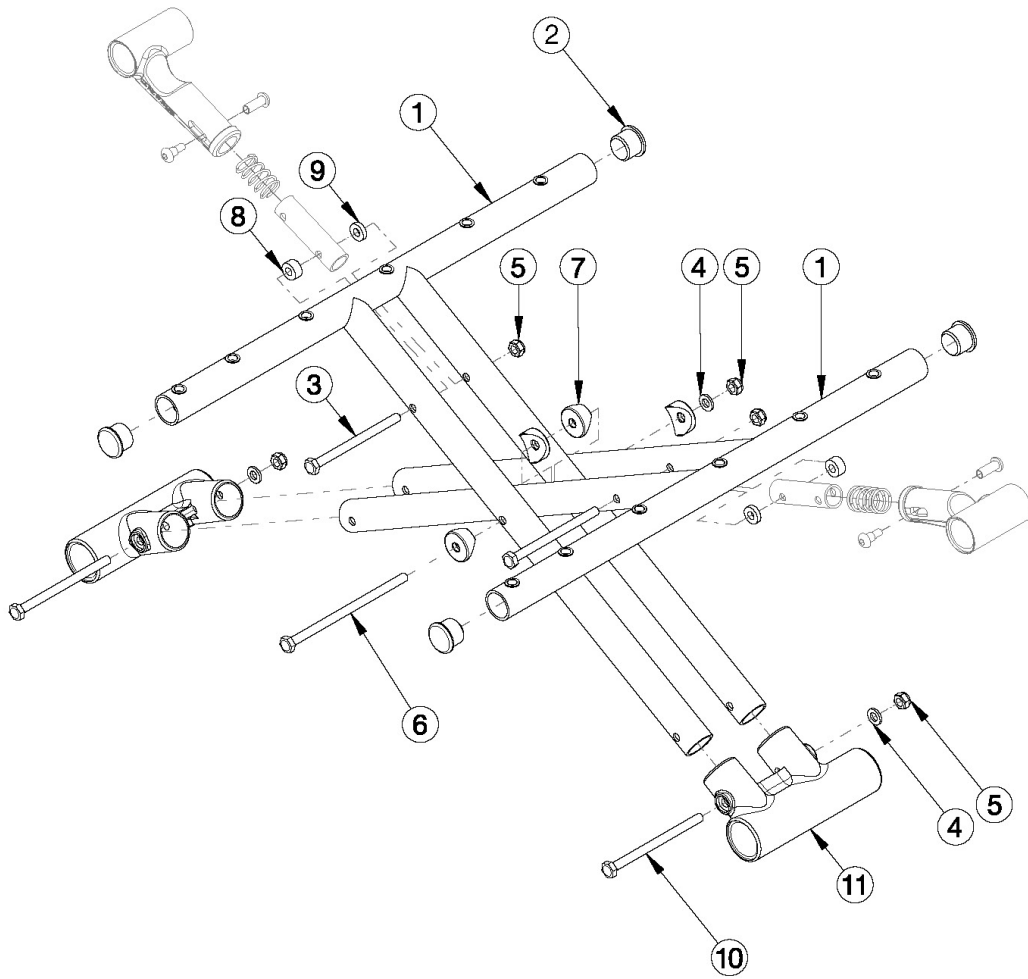

Catalyst Titanium Cross Braces - Growth

Round-style cross braces If changing from oval-style to round-style cross braces, lower frame pivots and cross brace hardware are required.

Item Number	Part Number	Description	Quantity
3-10	501398	Round-Style Cross Brace Hardware Kit CAT	1
1a, 2	100295	Cross Brace Titanium Right 14 x 14 CAT	1
1b, 2	100338	Cross Brace Titanium Left 14 x 14 CAT	1
1c, 2	100296	Cross Brace Titanium Right 14 x 15 CAT	1
1d, 2	100339	Cross Brace Titanium Left 14 x 15 CAT	1
1e, 2	100297	Cross Brace Titanium Right 14 x 16 CAT	1
1f, 2	100340	Cross Brace Titanium Left 14 x 16 CAT	1
1g, 2	100298	Cross Brace Titanium Right 14 x 17 CAT	1
1h, 2	100341	Cross Brace Titanium Left 14 x 17 CAT	1
1i, 2	100299	Cross Brace Titanium Right 14 x 18 CAT	1
1j, 2	100342	Cross Brace Titanium Left 14 x 18 CAT	1
1k, 2	100300	Cross Brace Titanium Right 15 x 14 CAT	1
1l, 2	100343	Cross Brace Titanium Left 15 x 14 CAT	1
1m, 2	100301	Cross Brace Titanium Right 15 x 15 CAT	1
1n, 2	100344	Cross Brace Titanium Left 15 x 15 CAT	1
1o, 2	100302	Cross Brace Titanium Right 15 x 16 CAT	1
1p, 2	100345	Cross Brace Titanium Left 15 x 16 CAT	1
1q, 2	100303	Cross Brace Titanium Right 15 x 17 CAT	1
1r, 2	100346	Cross Brace Titanium Left 15 x 17 CAT	1
1s, 2	100304	Cross Brace Titanium Right 15 x 18 CAT	1
1t, 2	100347	Cross Brace Titanium Left 15 x 18 CAT	1
1u, 2	100305	Cross Brace Titanium Right 15 x 19 CAT	1
1v, 2	100348	Cross Brace Titanium Left 15 x 19 CAT	1
1w, 2	100306	Cross Brace Titanium Right 15 x 20 CAT	1
1x, 2	100349	Cross Brace Titanium Left 15 x 20 CAT	1
1y, 2	100307	Cross Brace Titanium Right 16 x 14 CAT	1