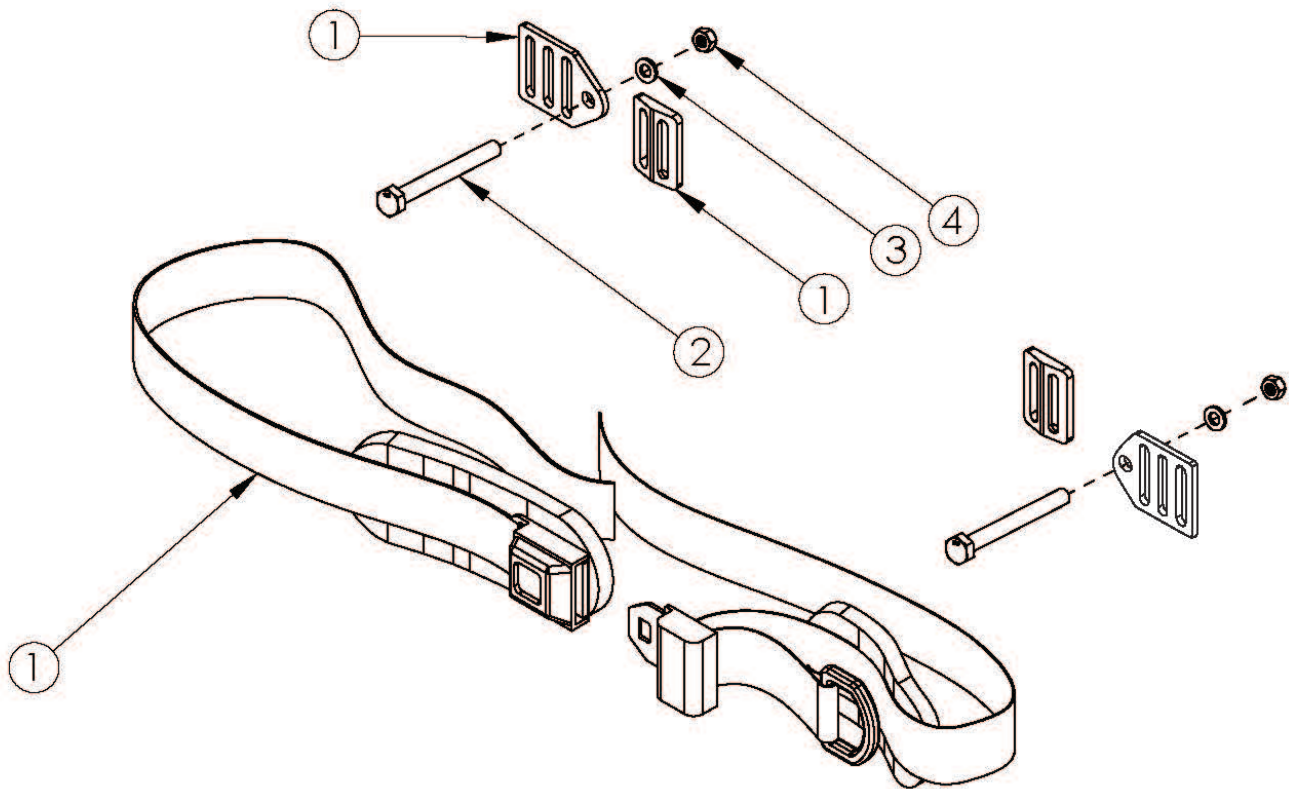

Clik Pelvic Positioning Belts - 1" Padded Auto Buckle and Hardware

Item Number	Part Number	Description	Quantity
1, 2, 3, 4	111218	Belt Pelvic Positioning 1" Auto Buckle Padded 53", Clik/Ethos	1
1	100613	Belt Pelvic Positioning 1" Auto Buckle Padded 53"	1
2	100670	M6 x 45 BTN SHCS BLK ZC	2
3	100746	M6 Flat Washer Blk Zn	2
4	100658	M6 Nylock Nut Blk Zn	2