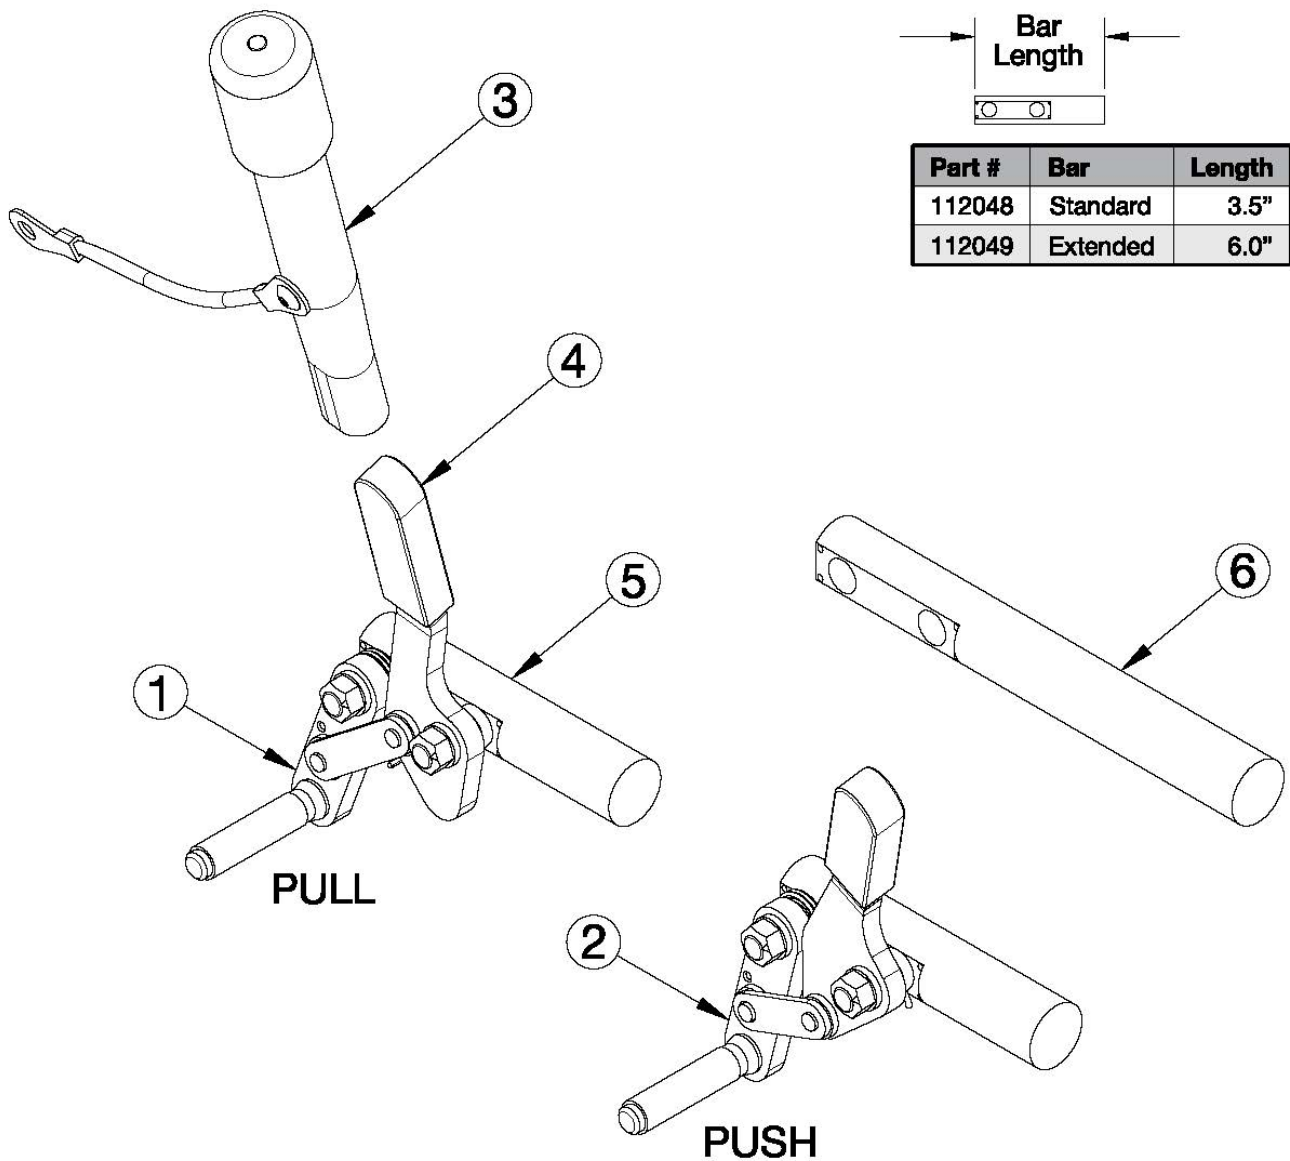

Rogue2 Wheel Locks - Push and Pull to Lock

Item Number	Part Number	Description	Quantity
1a, 4, 5	115305	Wheel Lock Assembly, Pull, Right with Instruction <i>Replaced part number 503207</i>	1
1b, 4, 5	115306	Wheel Lock Assembly, Pull, Left with Instruction <i>Replaced part number 503208</i>	1
1a, 3-5	115309	Wheel Lock Assembly, Pull w/ Extension, Right with Instruction <i>Replaced part number 503211</i>	1
1b, 3-5	115310	Wheel Lock Assembly, Pull w/ Extension, Left with Instruction <i>Replaced part number 503212</i>	1

Item Number	Part Number	Description	Quantity
2a, 4, 5	115308	Wheel Lock Assembly, Push, Right with Instruction <i>Replaced part number 503206</i>	1
2b, 4, 5	115307	Wheel Lock Assembly, Push, Left with Instruction <i>Replaced part number 503205</i>	1
2a, 3-5	115311	Wheel Lock Assembly, Push w/ Extension, Right with Instruction <i>Replaced part number 503209</i>	1
2b, 3-5	115312	Wheel Lock Assembly, Push w/ Extension, Left with Instruction <i>Replaced part number 503210</i>	1
3	112804	Wheel Lock Extension <i>6" long extension. Use this part number when replacing an extension on a wheel lock that already has one.</i>	1
3	115610	Wheel Lock Extension with Bushing <i>6" long extension. Use this part number when adding an extension to a wheel lock that does not already have an extension.</i>	1
4	111247	Wheel Lock Cover Plastic	1
6	112049	Wheel Lock Mount Bar Extended <i>Used as needed. This wheel lock bar is not compatible with the push or pull to lock wheel locks on a discontinued page.</i>	1