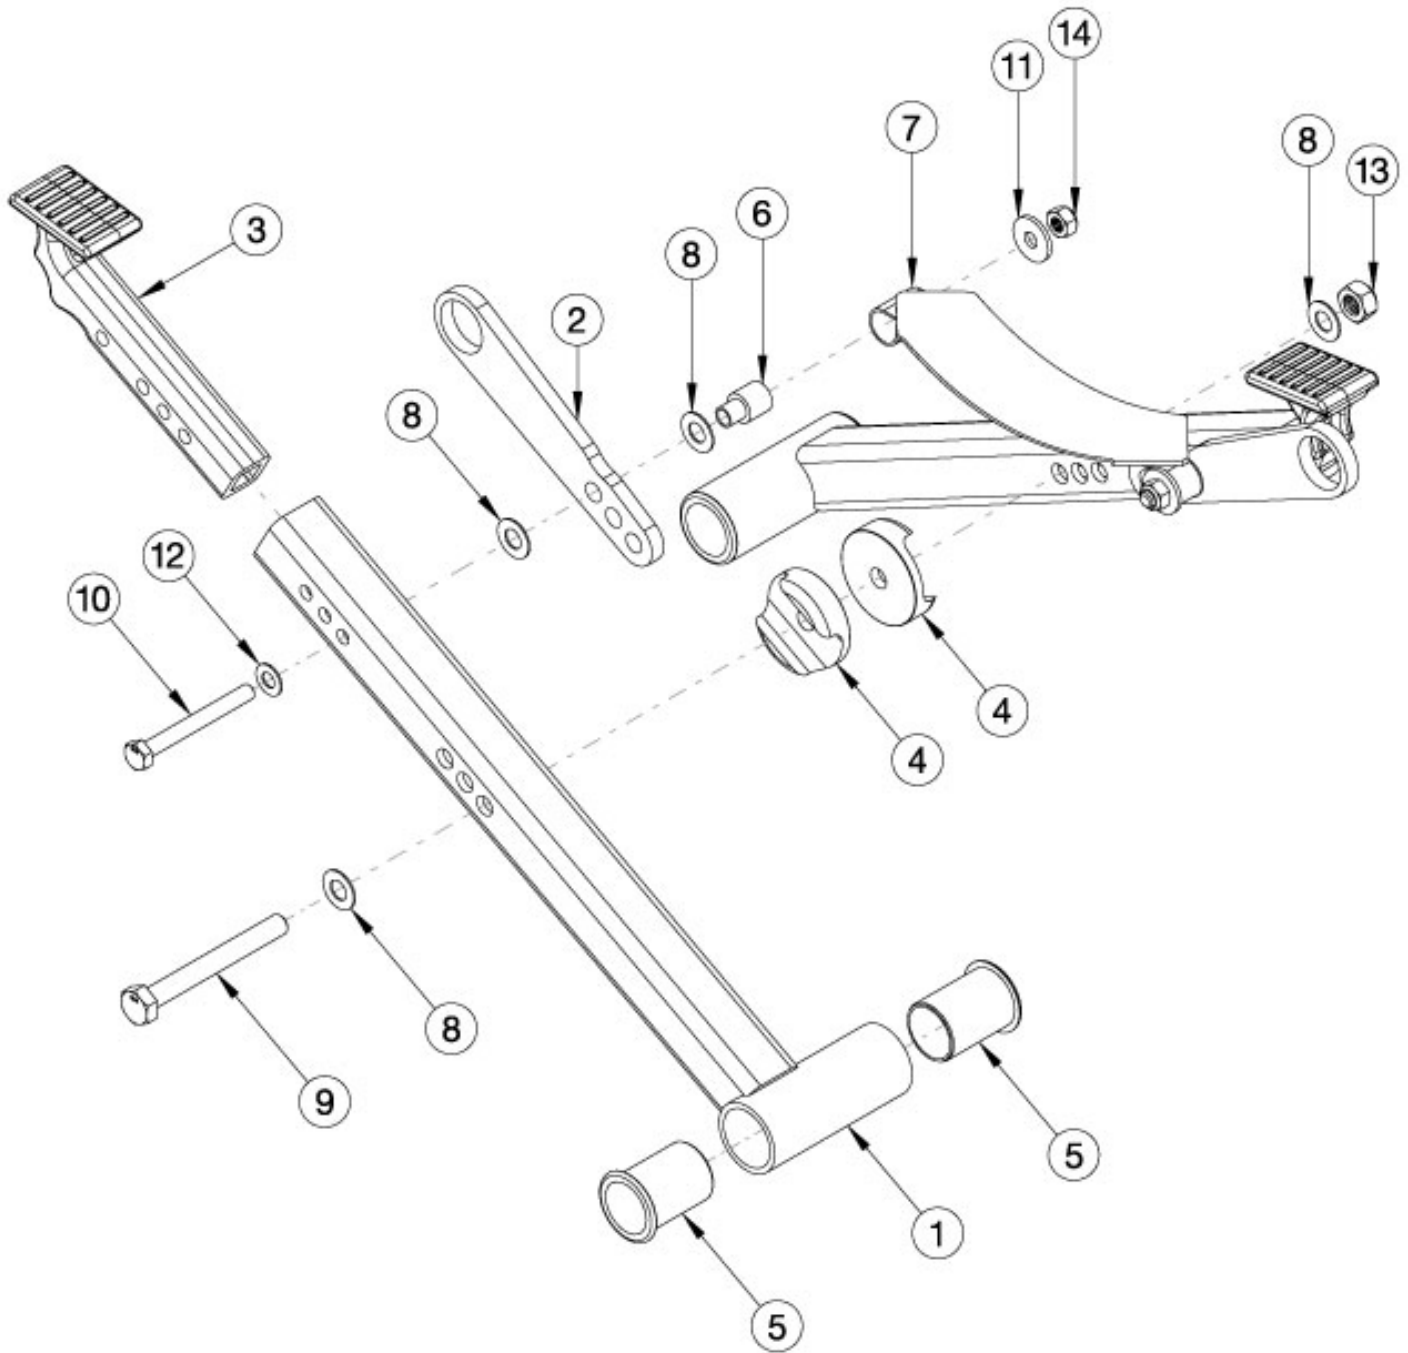

Arc Cross Braces - Folding

Configuration	Width Range	Item 1 Part #	Item 2 Part #	Item 3 Part #
Small	10-12"	110170	110174	110178
Medium	12-14"	110171	110175	110179
Large	14-16"	110172	110176	110180
Extra Large	16-18"	110173	110177	110181

Item Number	Part Number	Description	Quantity
1a, 2a, 3a, 4-14	112944	Folding Cross Brace Kit Small, Arc <i>Includes parts for both sides</i>	1
1b, 2b, 3b, 4-14	112945	Folding Cross Brace Kit Medium, Arc <i>Includes parts for both sides</i>	1
1c, 2c, 3c, 4-14	112946	Folding Cross Brace Kit Large, Arc <i>Includes parts for both sides</i>	1
1d, 2d, 3d, 4-14	112947	Folding Cross Brace Kit X-Large, Arc <i>Includes parts for both sides</i>	1
1a	110170	X-Tube, Small, Arc	2
1b	110171	X-Tube, Medium, Arc	2
1c	110172	X-Tube, Large, Arc	2
1d	110173	X-Tube, Extra Large, Arc	2
2a	110174	X-Hinge, Small, Arc	2
2b	110175	X-Hinge, Medium, Arc	2
2c	110176	X-Hinge, Large, Arc	2
2d	110177	X-Hinge, Extra Large, Arc	2
3a	110178	Extension, X-Frame, Small, Arc	2
3b	110179	Extension, X-Frame, Medium, Arc	2
3c	110180	Extension, X-Frame, Large, Arc	2
3d	110181	Extension, X-Frame, Extra Large, Arc	2
4	110183	Saddle, X-Tube	2
5	110184	Bushing, Pivot, X-Tube	4
6	110187	X-Hinge Spacer	2
7	000673	Cross Tube Lift Strap, Spark/Arc	1
8	110295	Washer, Nylon, .323ID x .625OD x .031	6
9	101830	M8 x 70 HHCS Blk Zn	1
10	100676	M6 x 55 CLS10.9 DIN931 HHCS ZC	2
11	101853	M6 Washer Blk Zn	2
12	100831	1/2" Washer OD .040" Thick	2

Item Number	Part Number	Description	Quantity
13	110287	Nut, Toplock, M8x1.25, CLS10, BLZ, DIN980V	1
14	100658	M6 Nylock Nut Blk Zn	2