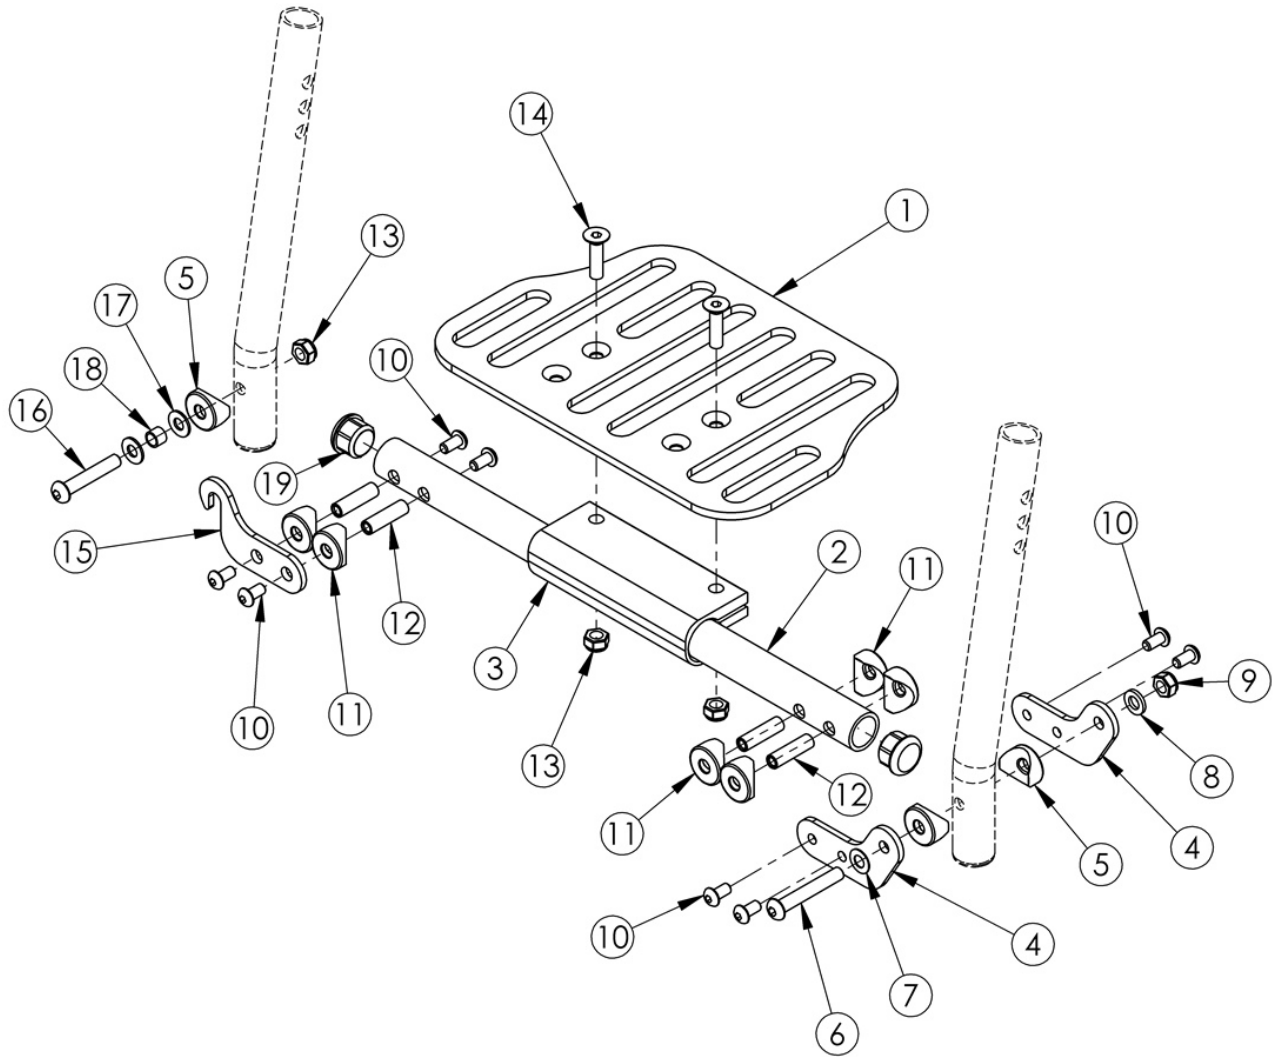

Catalyst 5Vx Footplates - One Piece Flip Up

Assemblies are based on seat width. <p>
Only compatible with extension tube hangers.

Item Number	Part Number	Description	Quantity	Retail
3-19	112894	Hardware Assembly for One Piece Flip Up Footplate	1	\$142.47
1a, 2a, 3-19	500517	Footrest Assembly One Piece Flip 14" Wide	1	\$180.50
1a, 2b, 3-19	500518	Footrest Assembly One Piece Flip 15" Wide	1	\$180.50
1a, 2c, 3-19	500519	Footrest Assembly One Piece Flip 16" Wide	1	\$180.50