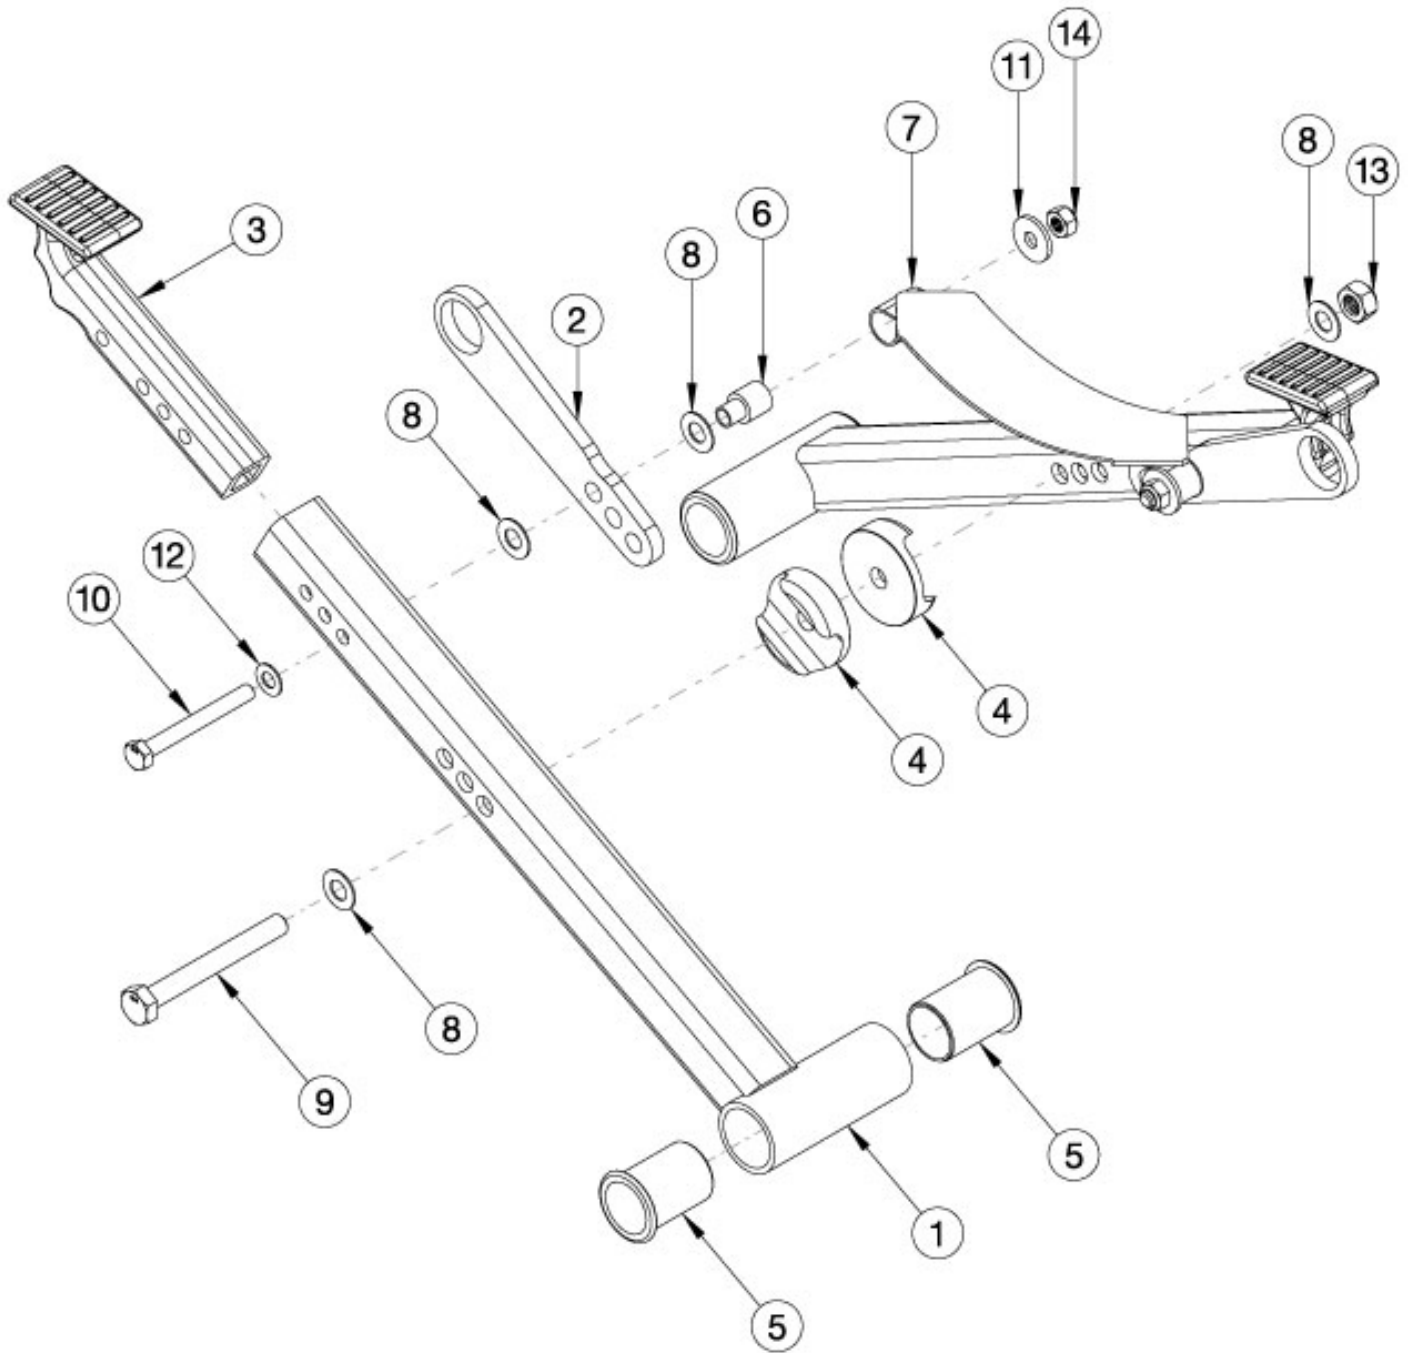

# Arc Cross Braces - Folding - Growth

Configuration	Width Range	Item 1 Part #	Item 2 Part #	Item 3 Part #
Small	10-12"	110170	110174	110178
Medium	12-14"	110171	110175	110179
Large	14-16"	110172	110176	110180
Extra Large	16-18"	110173	110177	110181

Is your width changing? Will your existing cross braces achieve your new width? If no, please select the appropriate cross brace kit.

<b>Item Number</b>	<b>Part Number</b>	<b>Description</b>	<b>Quantity</b>
1a, 2a, 3a, 4-14	112944	Folding Cross Brace Kit Small, Arc <i>Accommodates 10-12" Widths. Includes parts for both sides.</i>	1
1b, 2b, 3b, 4-14	112945	Folding Cross Brace Kit Medium, Arc <i>Accommodates 12-14" Widths. Includes parts for both sides.</i>	1
1c, 2c, 3c, 4-14	112946	Folding Cross Brace Kit Large, Arc <i>Accommodates 14-16" Widths. Includes parts for both sides.</i>	1
1d, 2d, 3d, 4-14	112947	Folding Cross Brace Kit X-Large, Arc <i>Accommodates 16-18" Widths. Includes parts for both sides.</i>	1