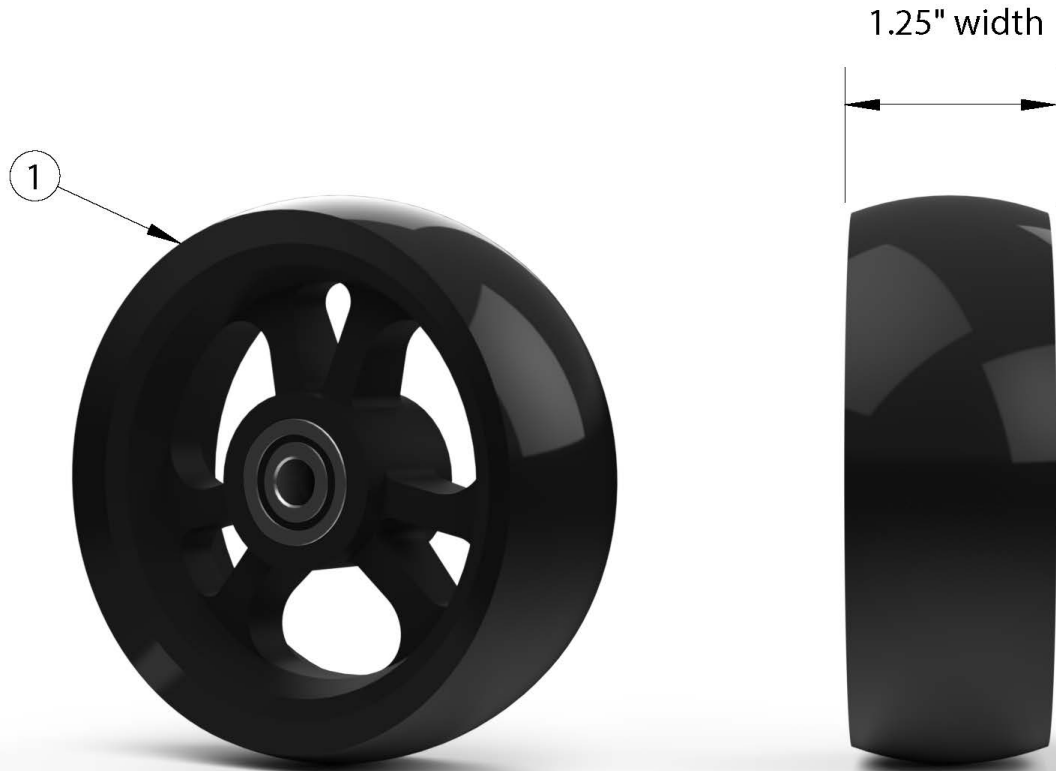

Little Wave XP Casters - 1" Poly

Item Number	Part Number	Description	Quantity	Retail
1a	100809	Caster 4 x 1" Poly (1.25") <i>Replaced part number 100517</i>	1	\$58.83
1b	100807	Caster 5 x 1" Poly (1.25") <i>Replaced part number 100518</i>	1	\$58.83
1c	100786	Caster 6 x 1" Poly (1.25") <i>Replaced part number 100521</i>	1	\$58.83