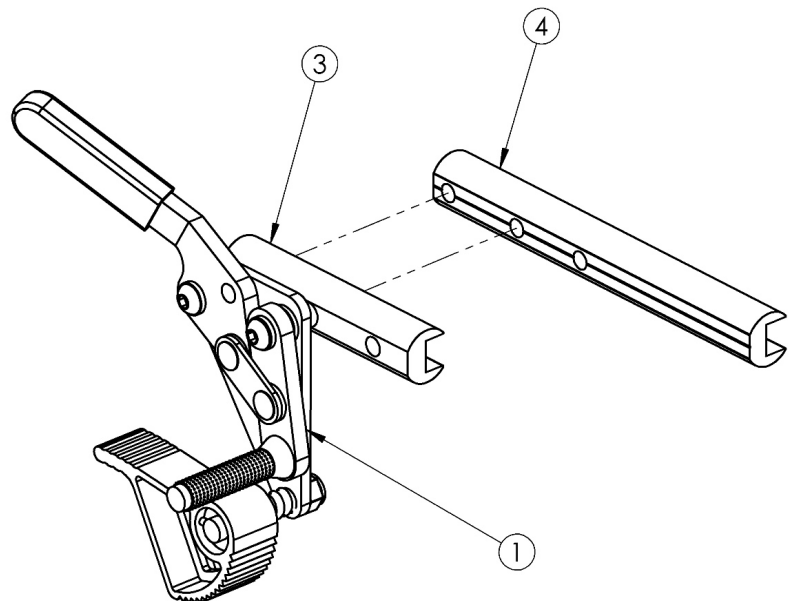

Catalyst E Wheel Locks - Grade Aid

Part #	Bar	Length
003415	Standard	3.5"
001321	Extended	6.0"

Item Number	Part Number	Description	Quantity	Retail
1a, 3	503830	Wheel Lock Push Grade Aid, Left w/ Instruction <i>This kit contains 102987 wheel lock along with an instruction for reversing the wheel lock</i>	1	\$86.80
1b, 3	503831	Wheel Lock Push Grade Aid, Right w/ Instruction <i>This kit contains 102988 wheel lock along with an instruction for reversing the wheel lock</i>	1	\$86.80
2	200369	Wheel Lock Extension <i>6" long extension</i>	1	\$16.50
3	003415	Standard Wheel Lock Bar	1	\$17.07
4	001321	Wheel Lock Mount Bar Extended	1	\$10.01
1a, 2, 3	502655	Wheel Lock Push Grade Aid With Extension Left	1	\$101.31
1b, 2, 3	502656	Wheel Lock Push Grade Aid With Extension Right	1	\$101.31