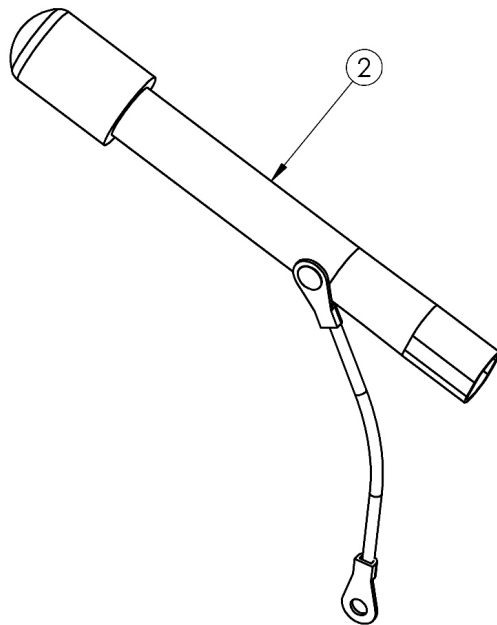

Catalyst E Wheel Locks - Grade Aid

Part #	Bar	Length
003415	Standard	3.5"
001321	Extended	6.0"

Item Number	Part Number	Description	Quantity	Retail
1a, 3	503830	Wheel Lock Push Grade Aid, Left w/ Instruction <i>This kit contains 102987 wheel lock along with an instruction for reversing the wheel lock</i>	1	\$86.80
1b, 3	503831	Wheel Lock Push Grade Aid, Right w/ Instruction <i>This kit contains 102988 wheel lock along with an instruction for reversing the wheel lock</i>	1	\$86.80
2	200369	Wheel Lock Extension <i>6" long extension</i>	1	\$16.50
3	003415	Standard Wheel Lock Bar	1	\$17.07
4	001321	Wheel Lock Mount Bar Extended	1	\$10.01
1a, 2, 3	502655	Wheel Lock Push Grade Aid With Extension Left	1	\$101.31
1b, 2, 3	502656	Wheel Lock Push Grade Aid With Extension Right	1	\$101.31