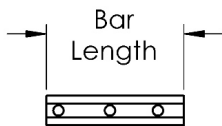

Catalyst E Wheel Locks - Grade Aid

Part #	Bar	Length
003415	Standard	3.5"
001321	Extended	6.0"

Item Number	Part Number	Description	Quantity	Retail
1a, 3	503830	Wheel Lock Push Grade Aid, Left w/ Instruction <i>This kit contains 102987 wheel lock along with an instruction for reversing the wheel lock</i>	1	\$86.80
1b, 3	503831	Wheel Lock Push Grade Aid, Right w/ Instruction <i>This kit contains 102988 wheel lock along with an instruction for reversing the wheel lock</i>	1	\$86.80
2	200369	Wheel Lock Extension <i>6" long extension</i>	1	\$16.50
3	003415	Standard Wheel Lock Bar	1	\$17.07
4	001321	Wheel Lock Mount Bar Extended	1	\$10.01
1a, 2, 3	502655	Wheel Lock Push Grade Aid With Extension Left	1	\$101.31
1b, 2, 3	502656	Wheel Lock Push Grade Aid With Extension Right	1	\$101.31