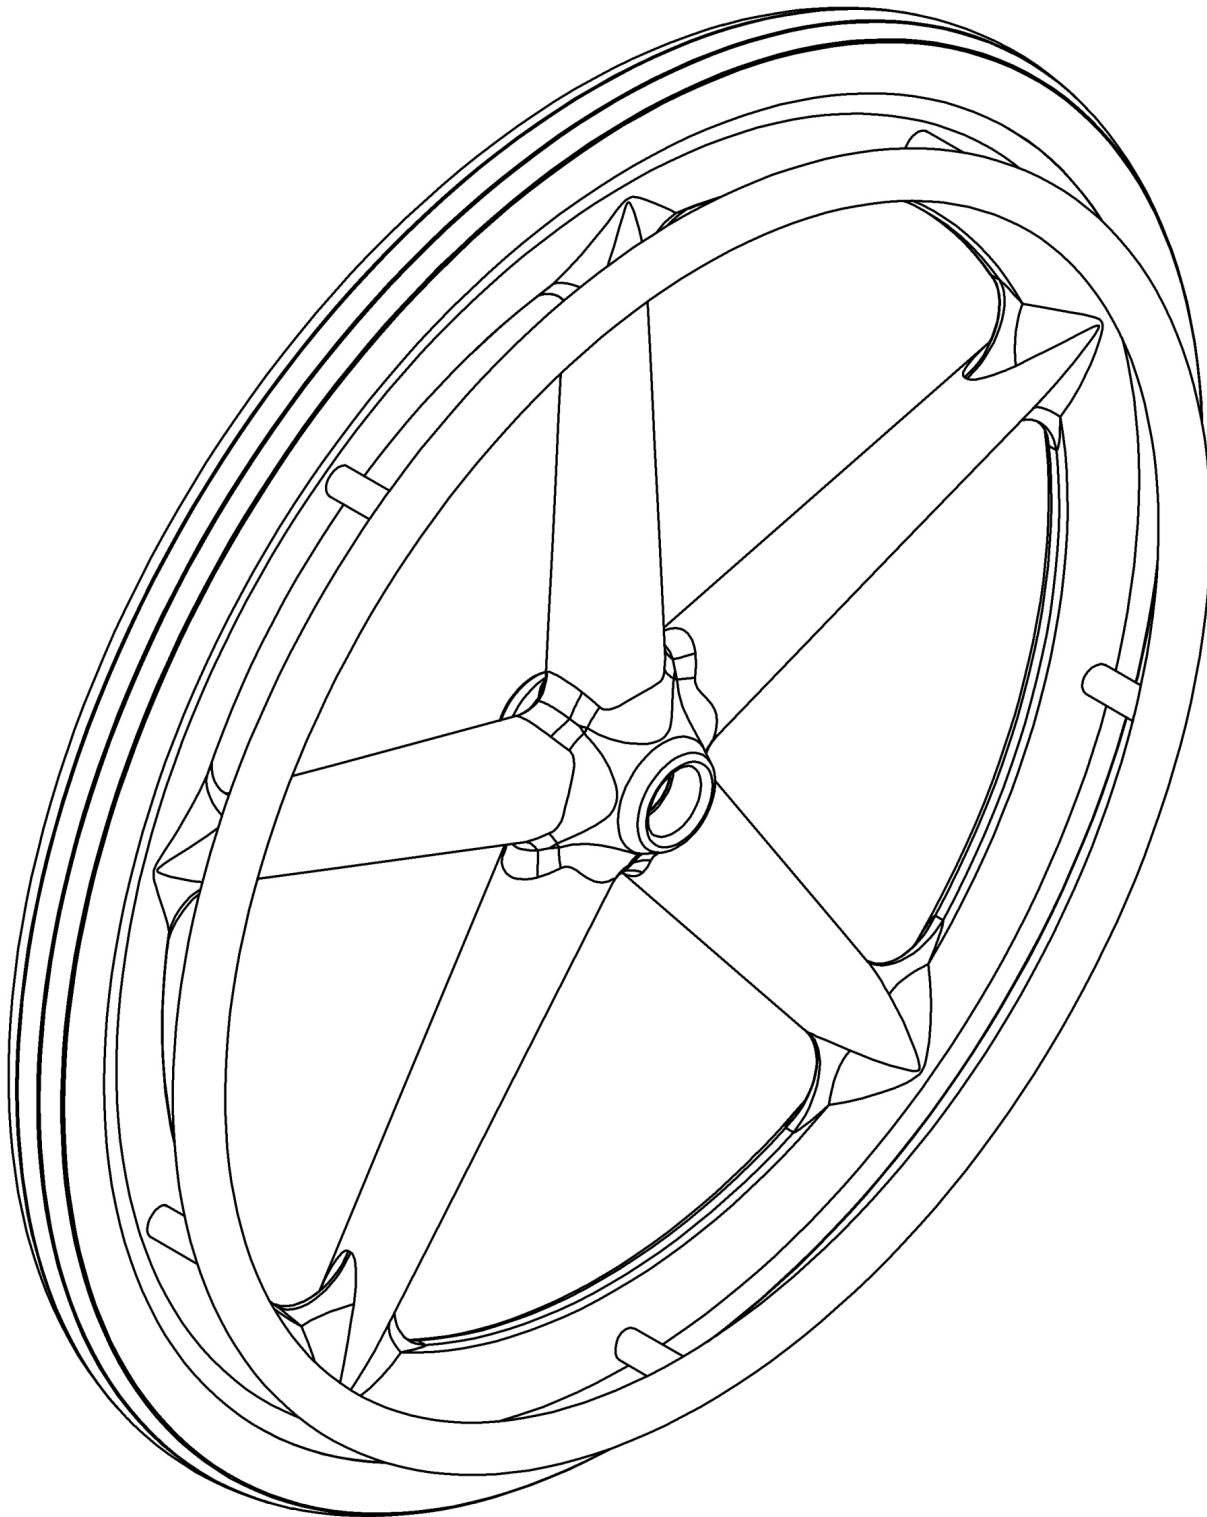

## **(Discontinued) Arc Mag Wheel / Tire / Handrim Kits**

---

*Handrims are not available on 12" or 16" rear wheel sizes. If changing wheel size and anti-tips are present, new anti-tips may be required. If changing wheel size or style, new axles may be needed.*

## Ki Mobility Mag Wheel/ Tire/ Handrim Kit Item Number Reference

Rear Tire Type	Handrim	Wheel		
		20" 5-Spoke X Core Mag	22" 5-Spoke X Core Mag	24" 5-Spoke X Core Mag
1 3/8" Street Pneumatic	Aluminum Anodized	502090	502100	502110
	Plastic Coated	502091	502101	502111
	Projection			502112
	Natural Fit Standard Omit Grip			502113
	Natural Fit Standard w/ Regular Grip			502114
	Natural Fit Standard w/ Super Grip			502115
	Natural Fit LT Omit Grip			502116
	Natural Fit LT w/ Regular Grip			502117
	Natural Fit LT w/ Super Grip			502118
1 3/8" Full Profile Poly	Aluminum Anodized	502094	502104	502127
	Plastic Coated	502095	502105	502128
	Projection			502129
	Natural Fit Standard Omit Grip			502130
	Natural Fit Standard w/ Regular Grip			502131
	Natural Fit Standard w/ Super Grip			502132
	Natural Fit LT Omit Grip			502133
	Natural Fit LT w/ Regular Grip			502134
	Natural Fit LT w/ Super Grip			502135
1 3/8" Pneumatic w/ Airless Insert	Aluminum Anodized	502096	502106	502136
	Plastic Coated	502097	502107	502137
	Projection			502138
	Natural Fit Standard Omit Grip			502139
	Natural Fit Standard w/ Regular Grip			502140
	Natural Fit Standard w/ Super Grip			502141
	Natural Fit LT Omit Grip			502142
	Natural Fit LT w/ Regular Grip			502143
	Natural Fit LT w/ Super Grip			502144