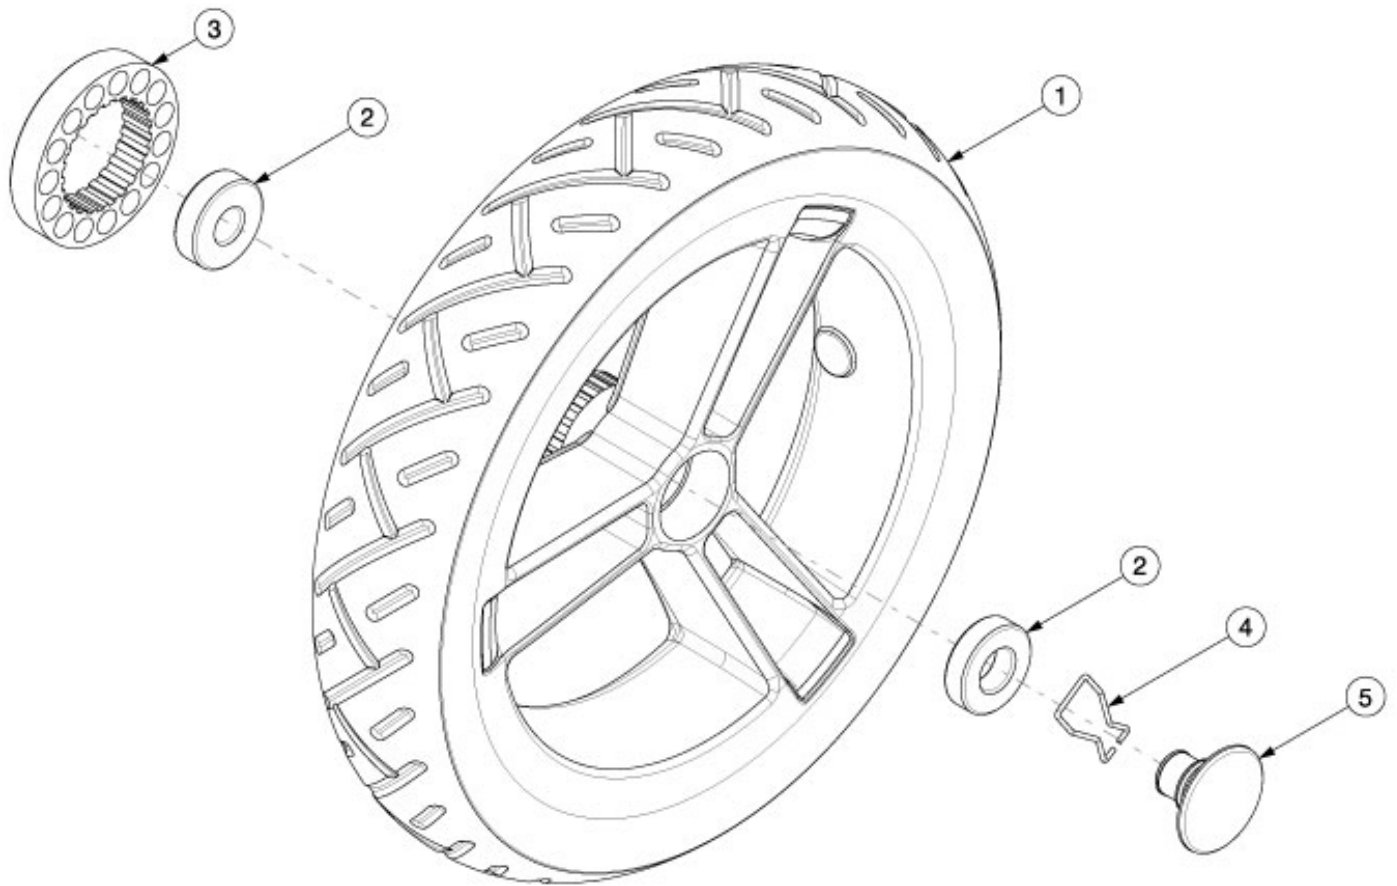

Tyke Rear Wheel

Item Number	Part Number	Description	Quantity
1-5	113471	Rear Wheel with Quick Release Axle and Push Pin, Tyke	1
4, 5	113472	Quick Release Axle and Push Pin, Tyke	1