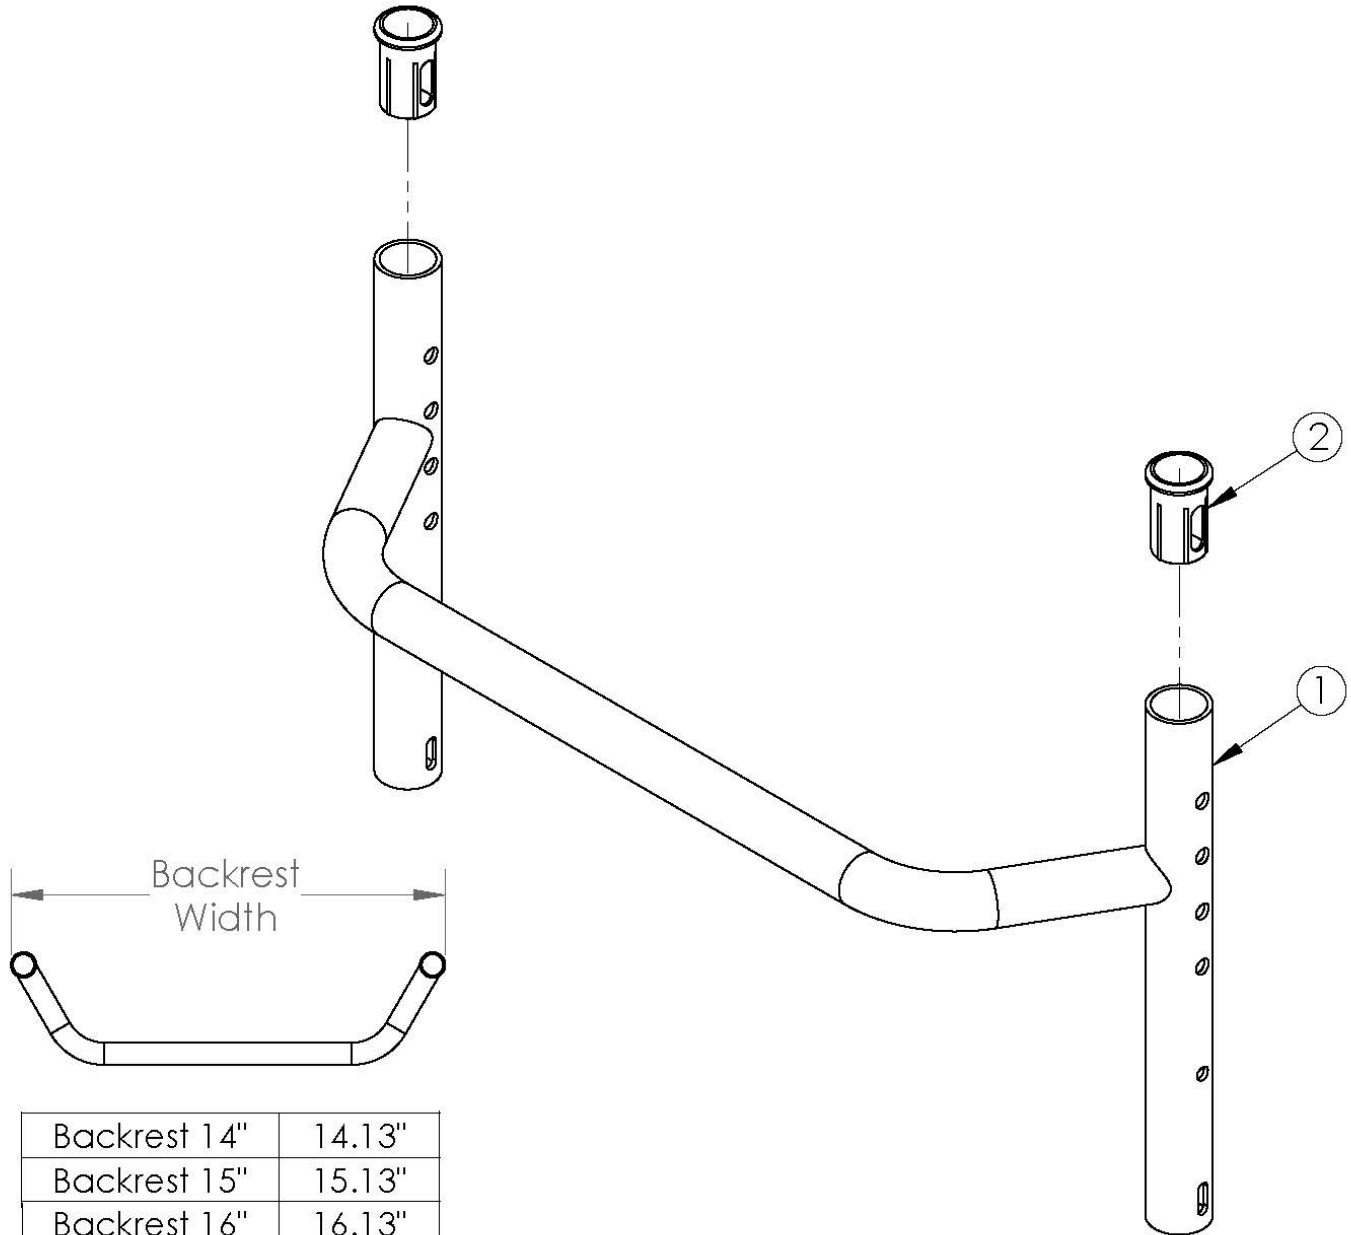

Rogue ALX Adjustable Height Backrest with Non-Height Adjustable Rigidizer Bar - Growth (Formerly Tsunami)

Backrest 14"	14.13"
Backrest 15"	15.13"
Backrest 16"	16.13"
Backrest 17"	17.13"
Backrest 18"	18.13"
Backrest 19"	19.13"
Backrest 20"	20.13"
Backrest 21"	21.13"
Backrest 22"	22.13"