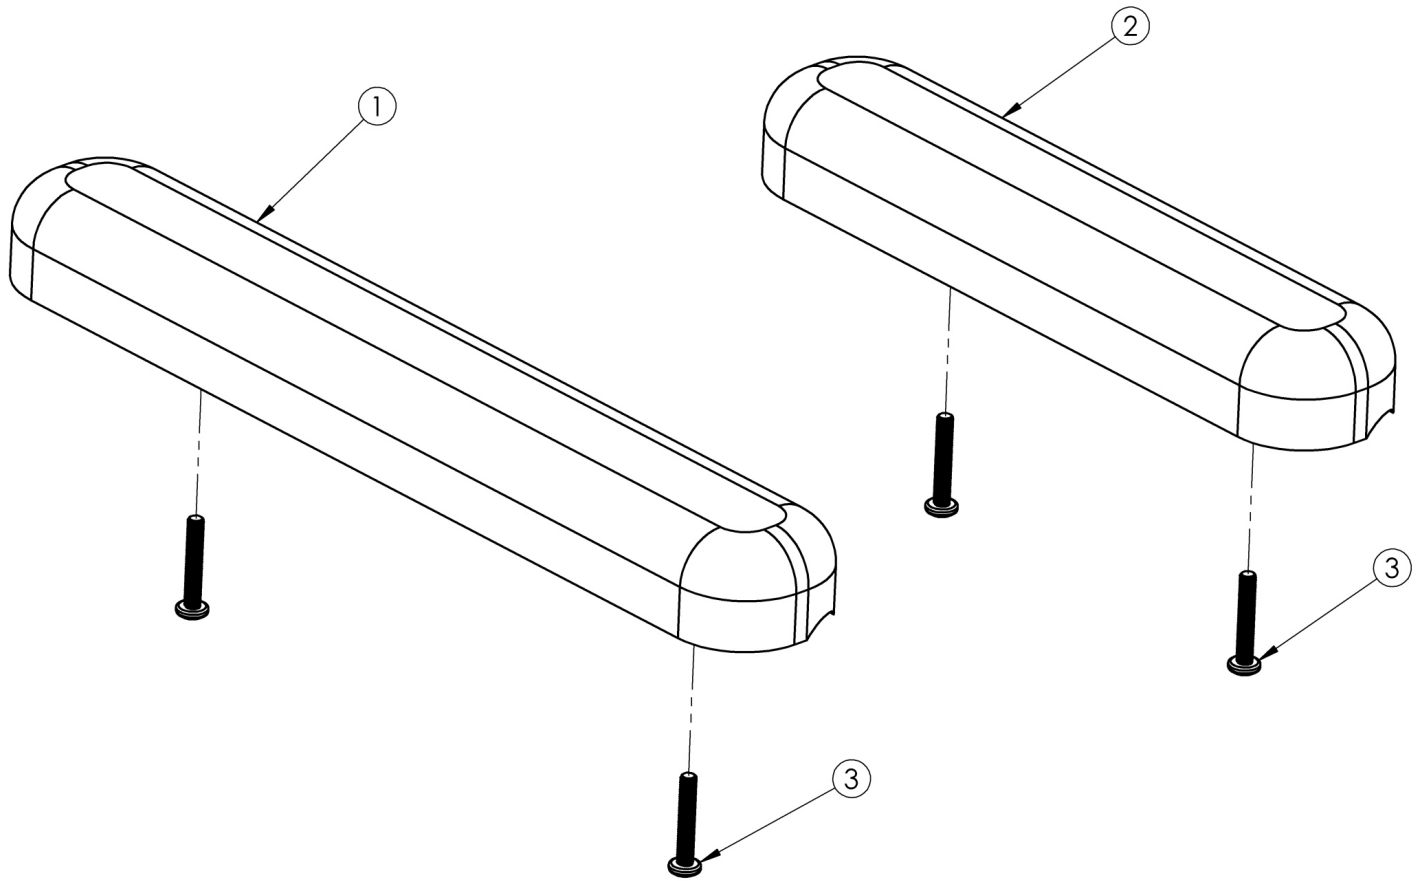

# Standard Arm Pad

Part #	Length	Width
100500	13.75"	2.2"
100501	10.25"	2.2"

Item Number	Part Number	Description	Quantity
1	100500	Arm Pad Full	1
2	100501	Arm Pad Desk	1
3a	100696	M5 x 30mm PPH Capscrew	2
3b	102867	M5 X 35 PAN HD PHP, BLK ZN <i>Used if mounting standard arm pad to Angle Adjustable Locking Extendable Flip Up Armrest</i>	2